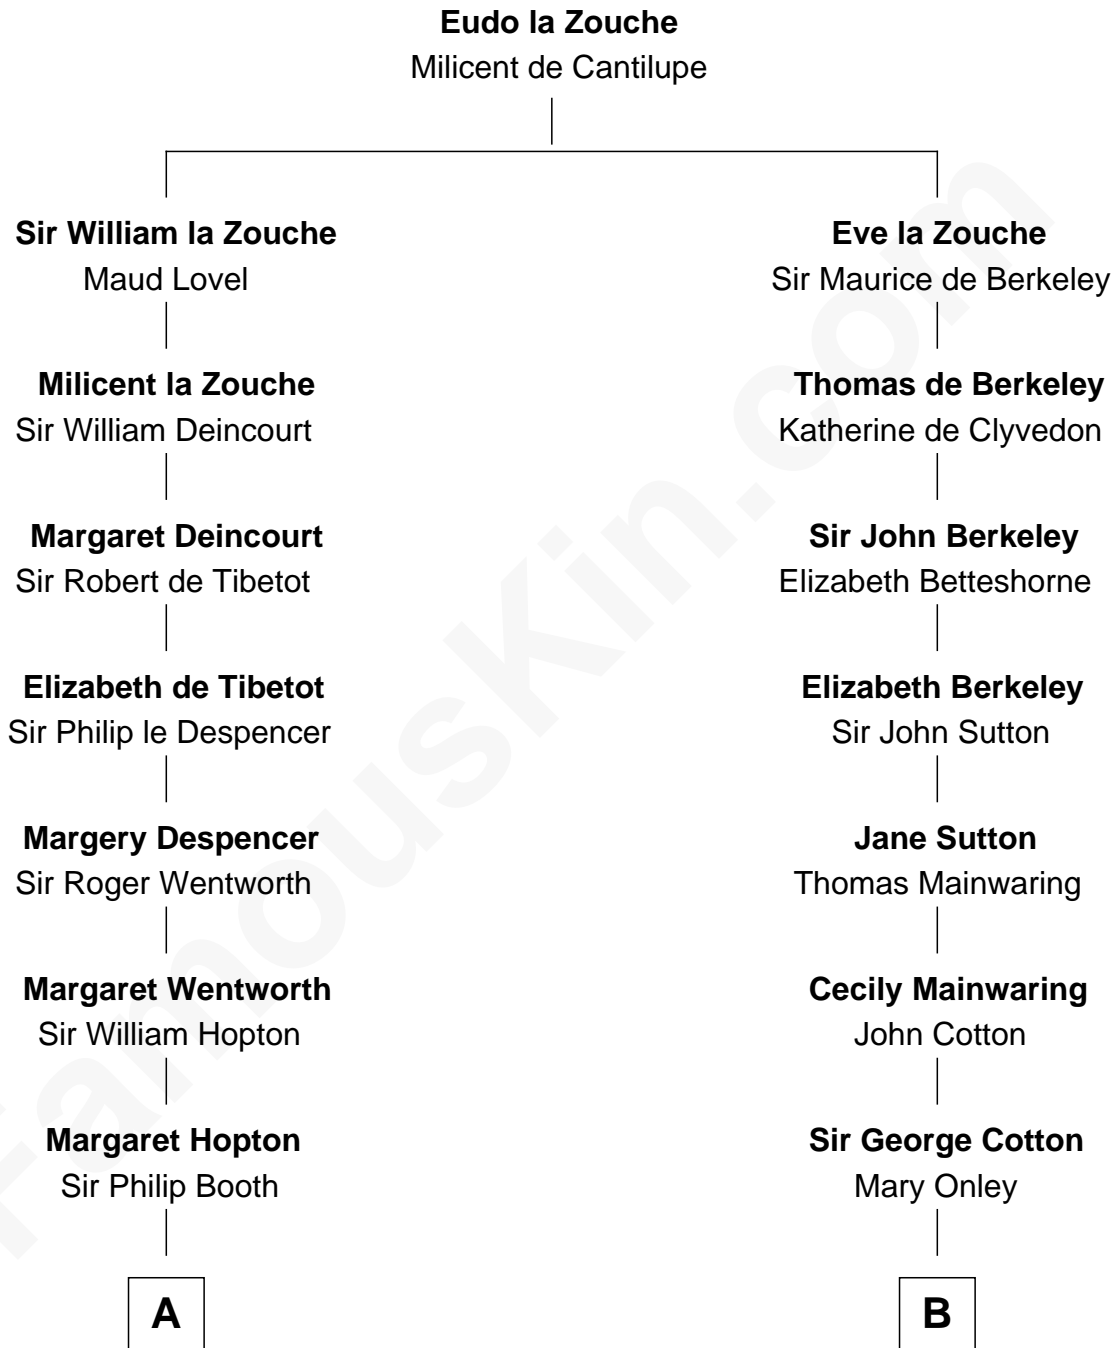

FamousKin.com

Relationship Chart of

Thomas Jefferson

3rd U.S. President and Signer of the Declaration of Independence

16th cousin 4 times removed of

Amber Stevens West
TV and Movie Actress

C

Frances Jemima Cook