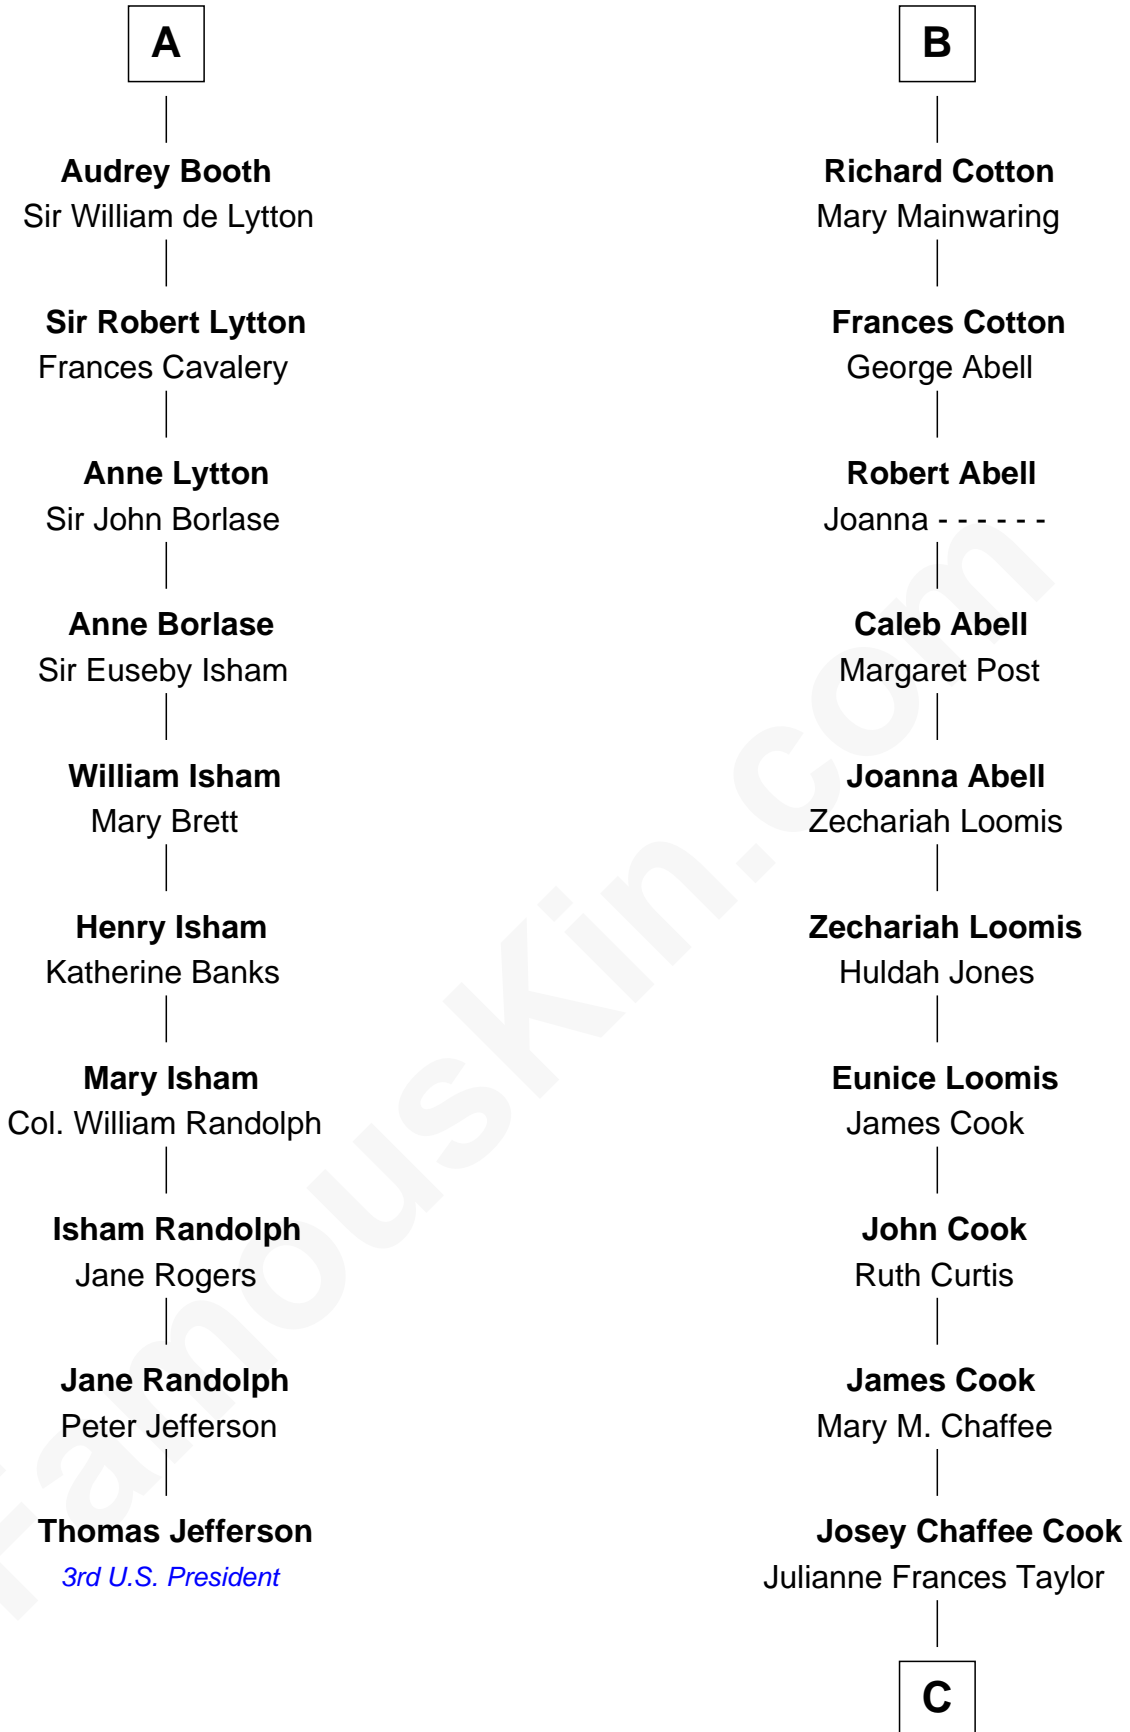

FamousKin.com

Relationship Chart of

Thomas Jefferson

3rd U.S. President and Signer of the Declaration of Independence

16th cousin 4 times removed of

Amber Stevens West
TV and Movie Actress

C

Frances Jemima Cook

Albert Baas

LaVerne M. Baas

Keith Karl Ingstad

Terry Keith Ingstad

Beverly Jean Cunningham

Amber Stevens West

TV and Movie Actress