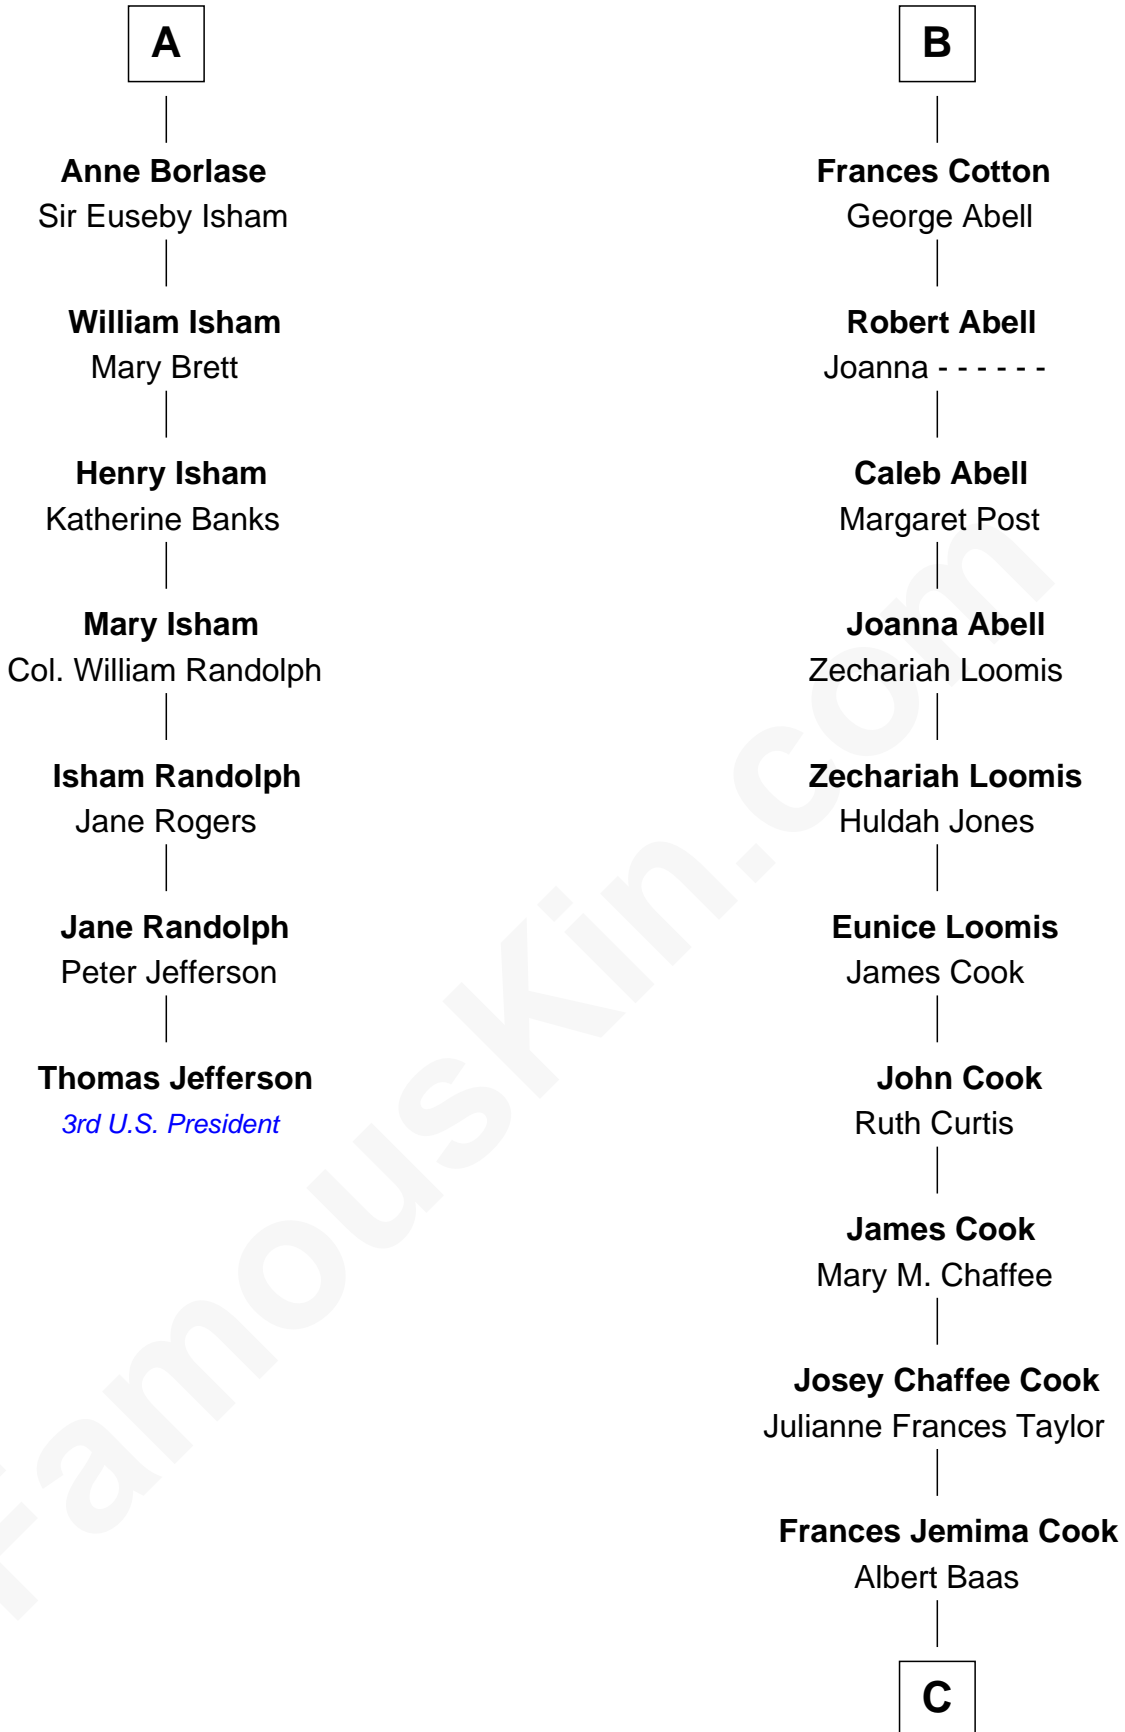

FamousKin.com

Relationship Chart of

Thomas Jefferson

3rd U.S. President and Signer of the Declaration of Independence

13th cousin 6 times removed of

Amber Stevens West
TV and Movie Actress

Sir Philip le Despencer
Elizabeth - - - - -

Sir Philip le Despencer
Elizabeth de Tibetot

Margery Despencer
Sir Roger Wentworth

Margaret Wentworth
Sir William Hopton

Margaret Hopton
Sir Philip Booth

Audrey Booth
Sir William de Lytton

Sir Robert Lytton
Frances Cavalery

Anne Lytton
Sir John Borlase

A

Alice le Despenser
Sir John Sutton

Sir John Sutton
Constance Blount

Sir John Sutton
Elizabeth Berkeley

Jane Sutton
Thomas Mainwaring

Cecily Mainwaring
John Cotton

Sir George Cotton
Mary Onley

Richard Cotton
Mary Mainwaring

B

C

LaVerne M. Baas

Keith Karl Ingstad

Terry Keith Ingstad

Beverly Jean Cunningham

Amber Stevens West