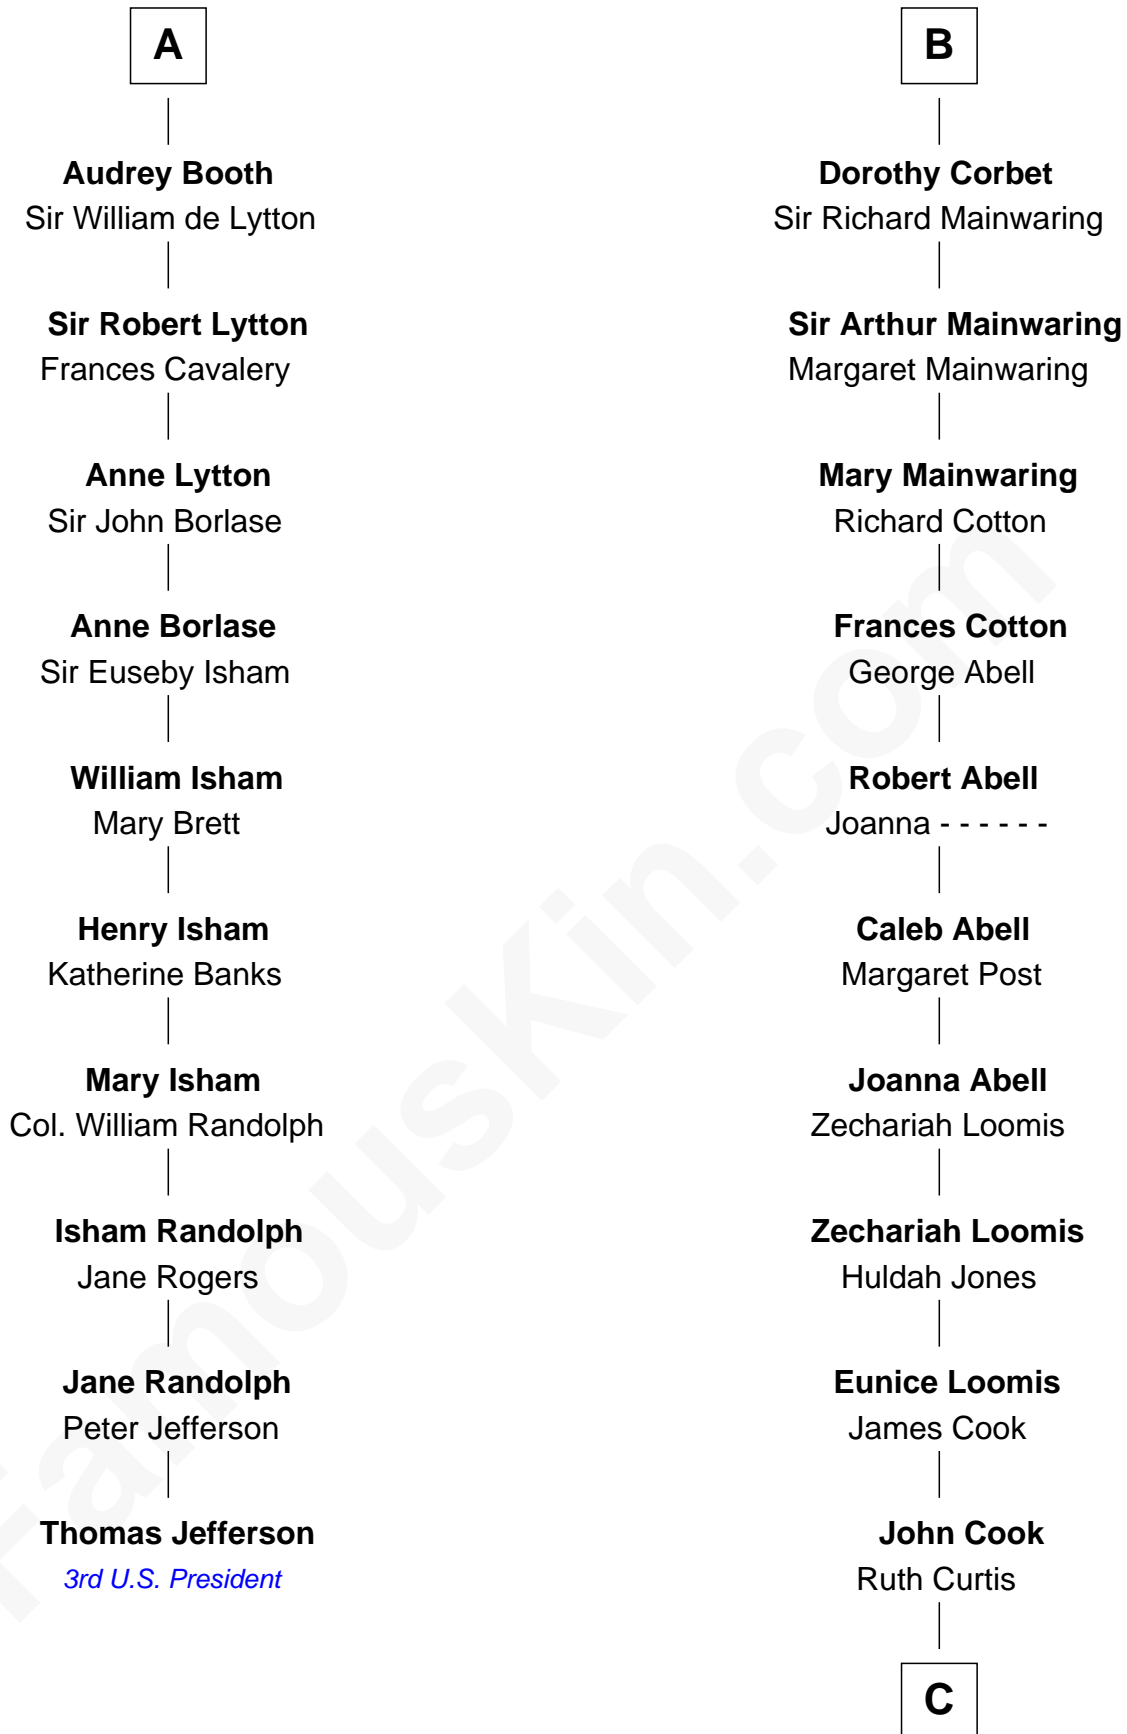

FamousKin.com

Relationship Chart of

Thomas Jefferson

3rd U.S. President and Signer of the Declaration of Independence

16th cousin 5 times removed of

Shadove Stevens

Radio Disc Jockey

C

James Cook

Mary M. Chaffee

Josey Chaffee Cook

Julianne Frances Taylor

Frances Jemima Cook

Albert Baas

LaVerne M. Baas

Keith Karl Ingstad