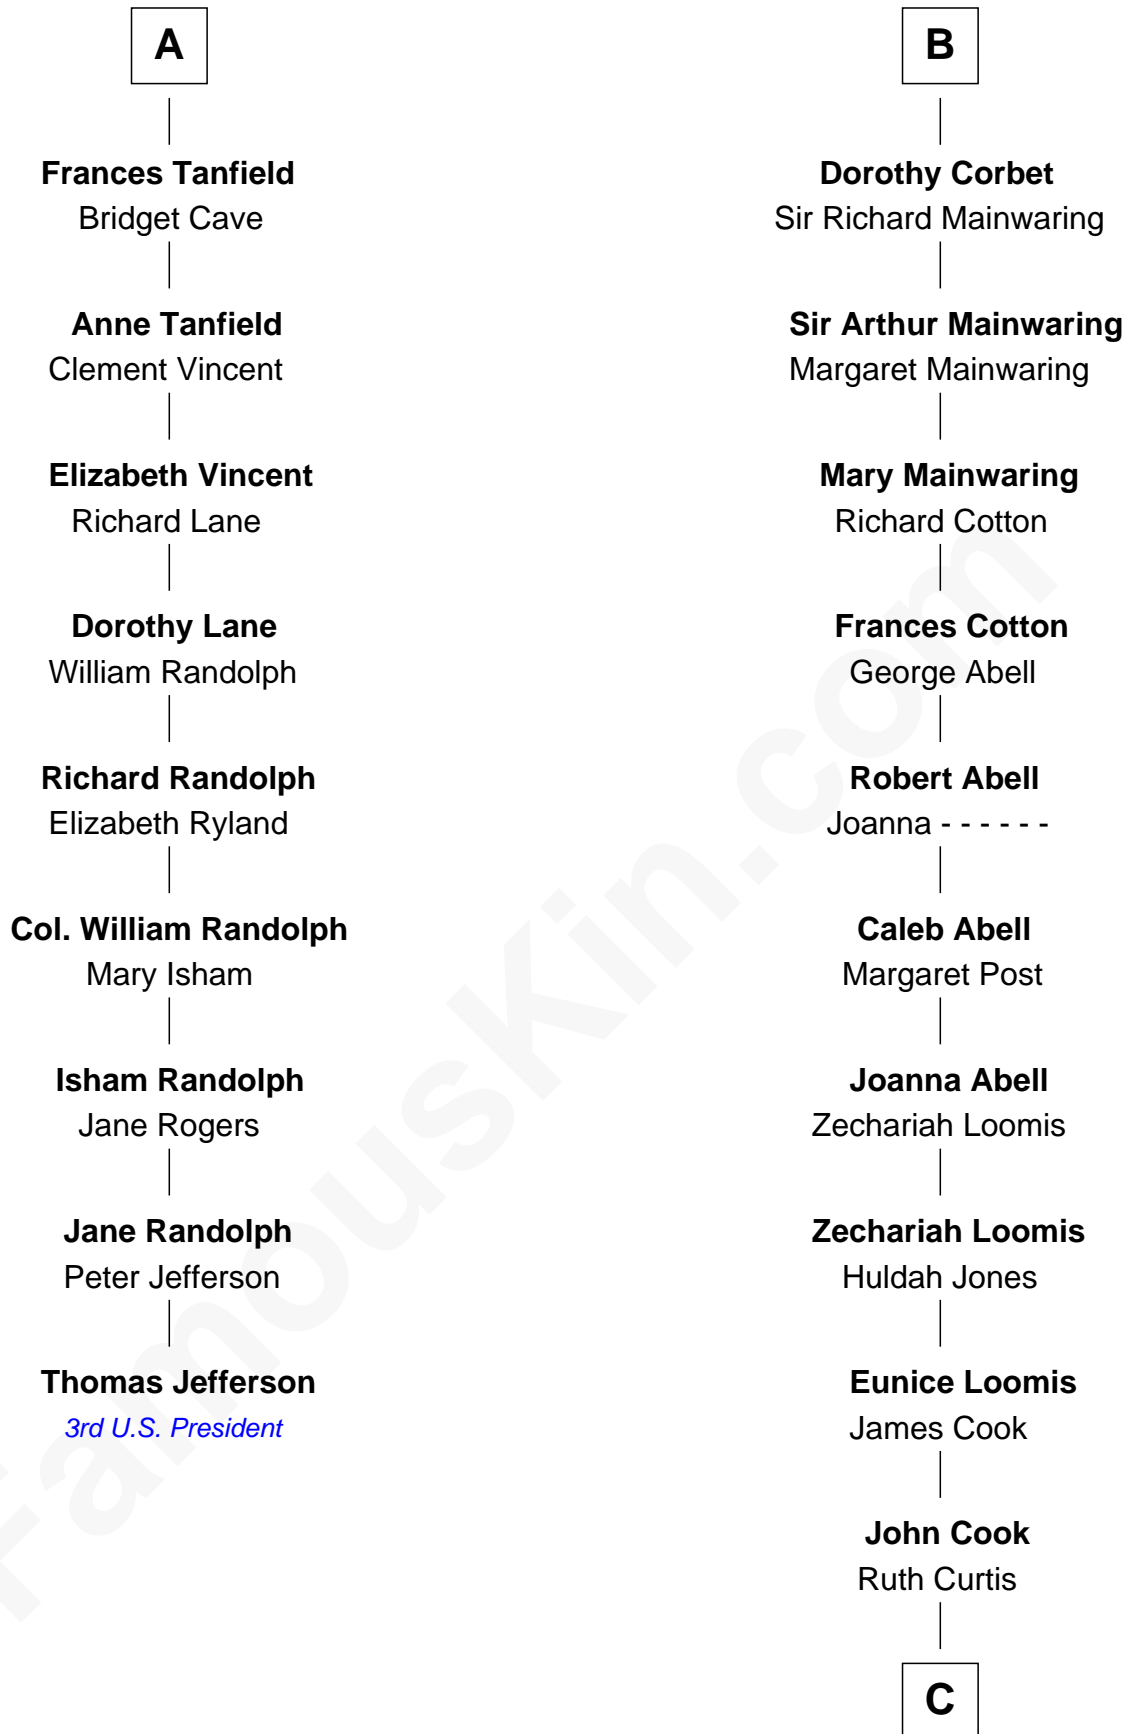

FamousKin.com

Relationship Chart of

Thomas Jefferson

3rd U.S. President and Signer of the Declaration of Independence

15th cousin 6 times removed of

Shadoe Stevens
Radio Disc Jockey

Bartholomew de Badlesmere
Margaret de Clare

Elizabeth de Badlesmere

Sir William de Bohun

Elizabeth de Bohun

Sir Richard Fitzalan

Elizabeth Fitzalan

Sir Thomas Mowbray

Margaret Mowbray

Sir Robert Howard

John Talbot

Ann Talbot

Sir Henry Vernon

Elizabeth Vernon

Sir Robert Corbet

B

C

James Cook