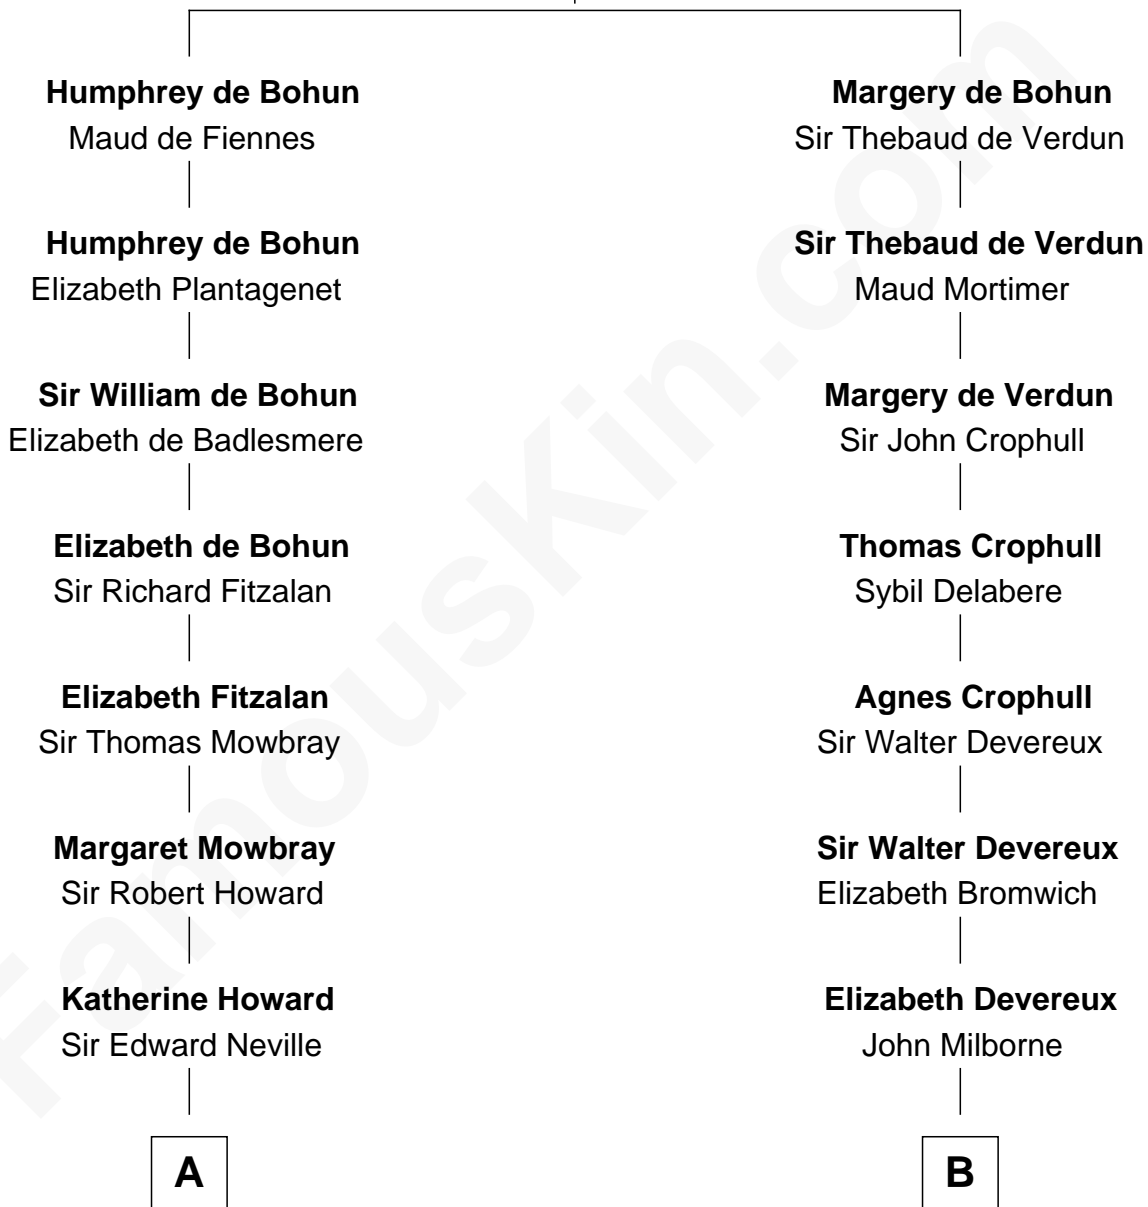

FamousKin.com

Relationship Chart of

Thomas Jefferson

3rd U.S. President and Signer of the Declaration of Independence

17th cousin of

Button Gwinnett

Signer of the Declaration of Independence

Sir Humphrey de Bohun

Eleanor de Braiose

A

Catherine Neville

Robert Tanfield

William Tanfield

Elizabeth Stavelly

Frances Tanfield

Bridget Cave

Anne Tanfield

Clement Vincent

Elizabeth Vincent

Richard Lane

Dorothy Lane

William Randolph

Richard Randolph

Elizabeth Ryland