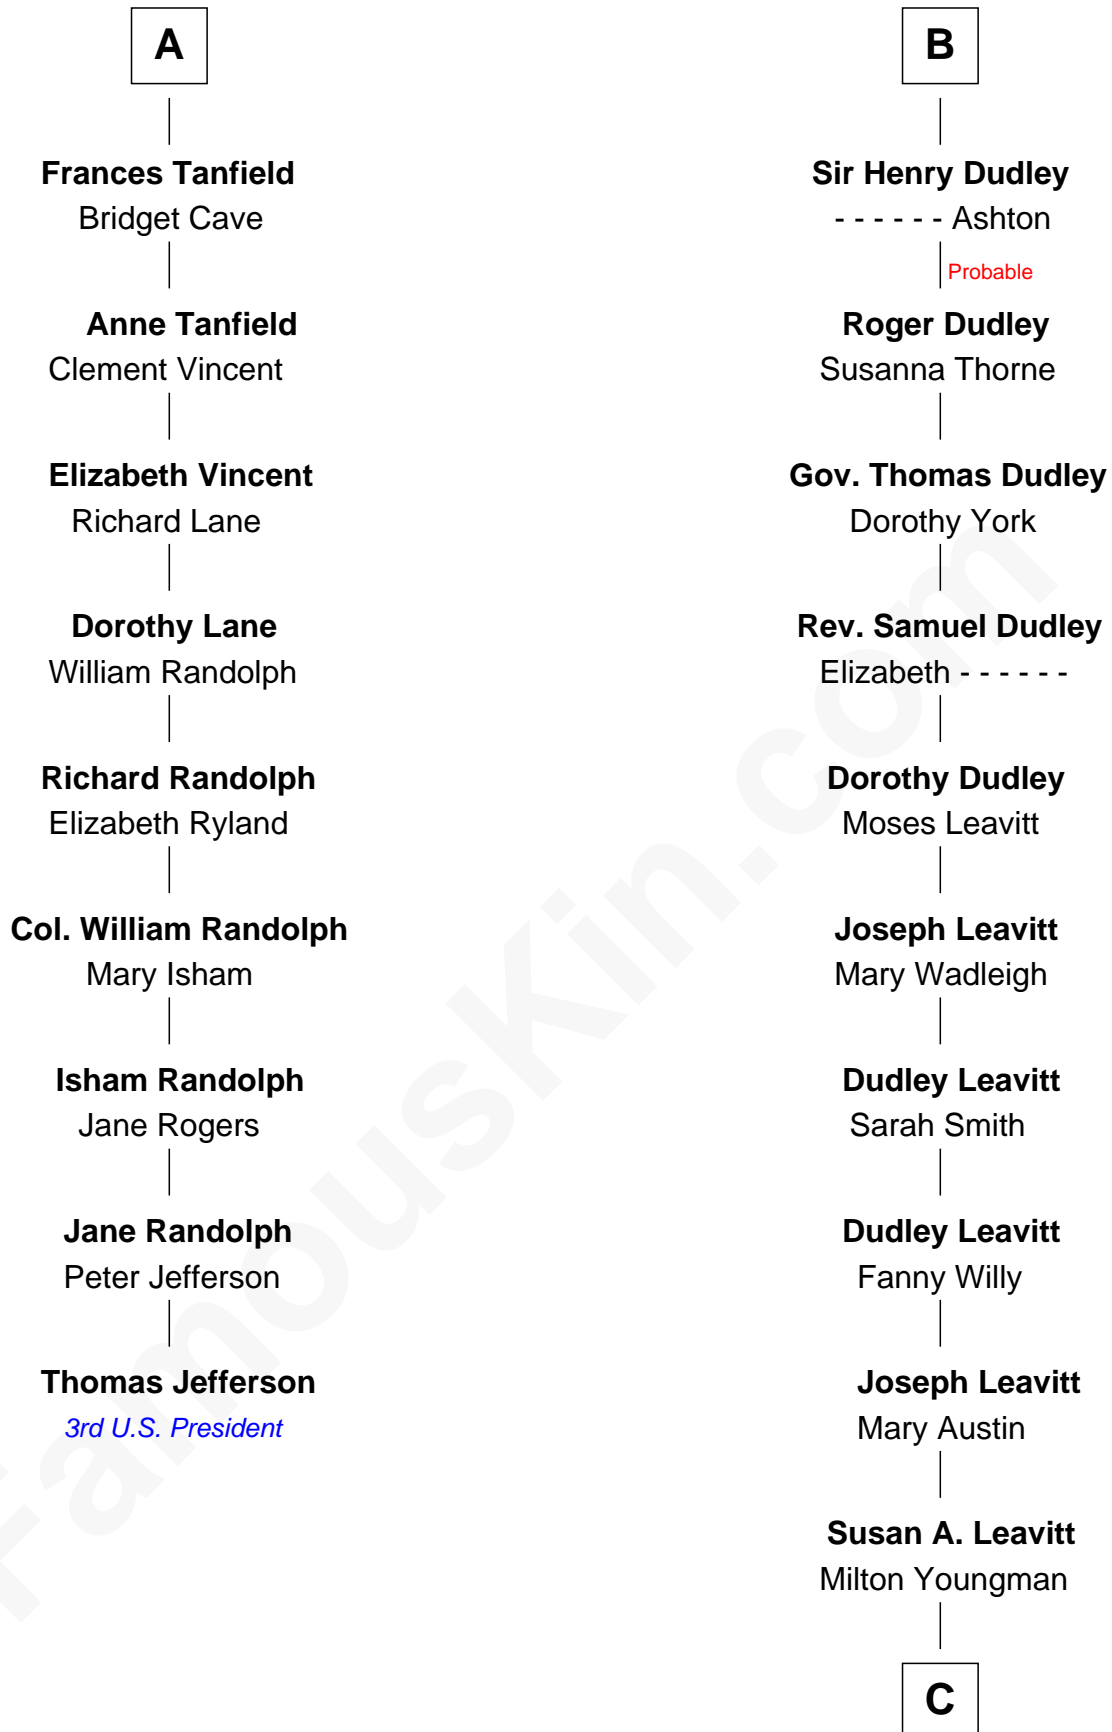

FamousKin.com

Relationship Chart of

Thomas Jefferson

3rd U.S. President and Signer of the Declaration of Independence

15th cousin 6 times removed of

Ben Jealous

President and CEO of NAACP

Henry Plantagenet
Maud de Chaworth

C

Lucy J. Youngman
Leonard Wood Smith

Joseph Cummings Smith
Ethel Maude Locke

Annette Smith
Dr. Sargent Jealous

Frederick Smith Jealous
Ann Frederica Todd

Ben Jealous
President and CEO of NAACP