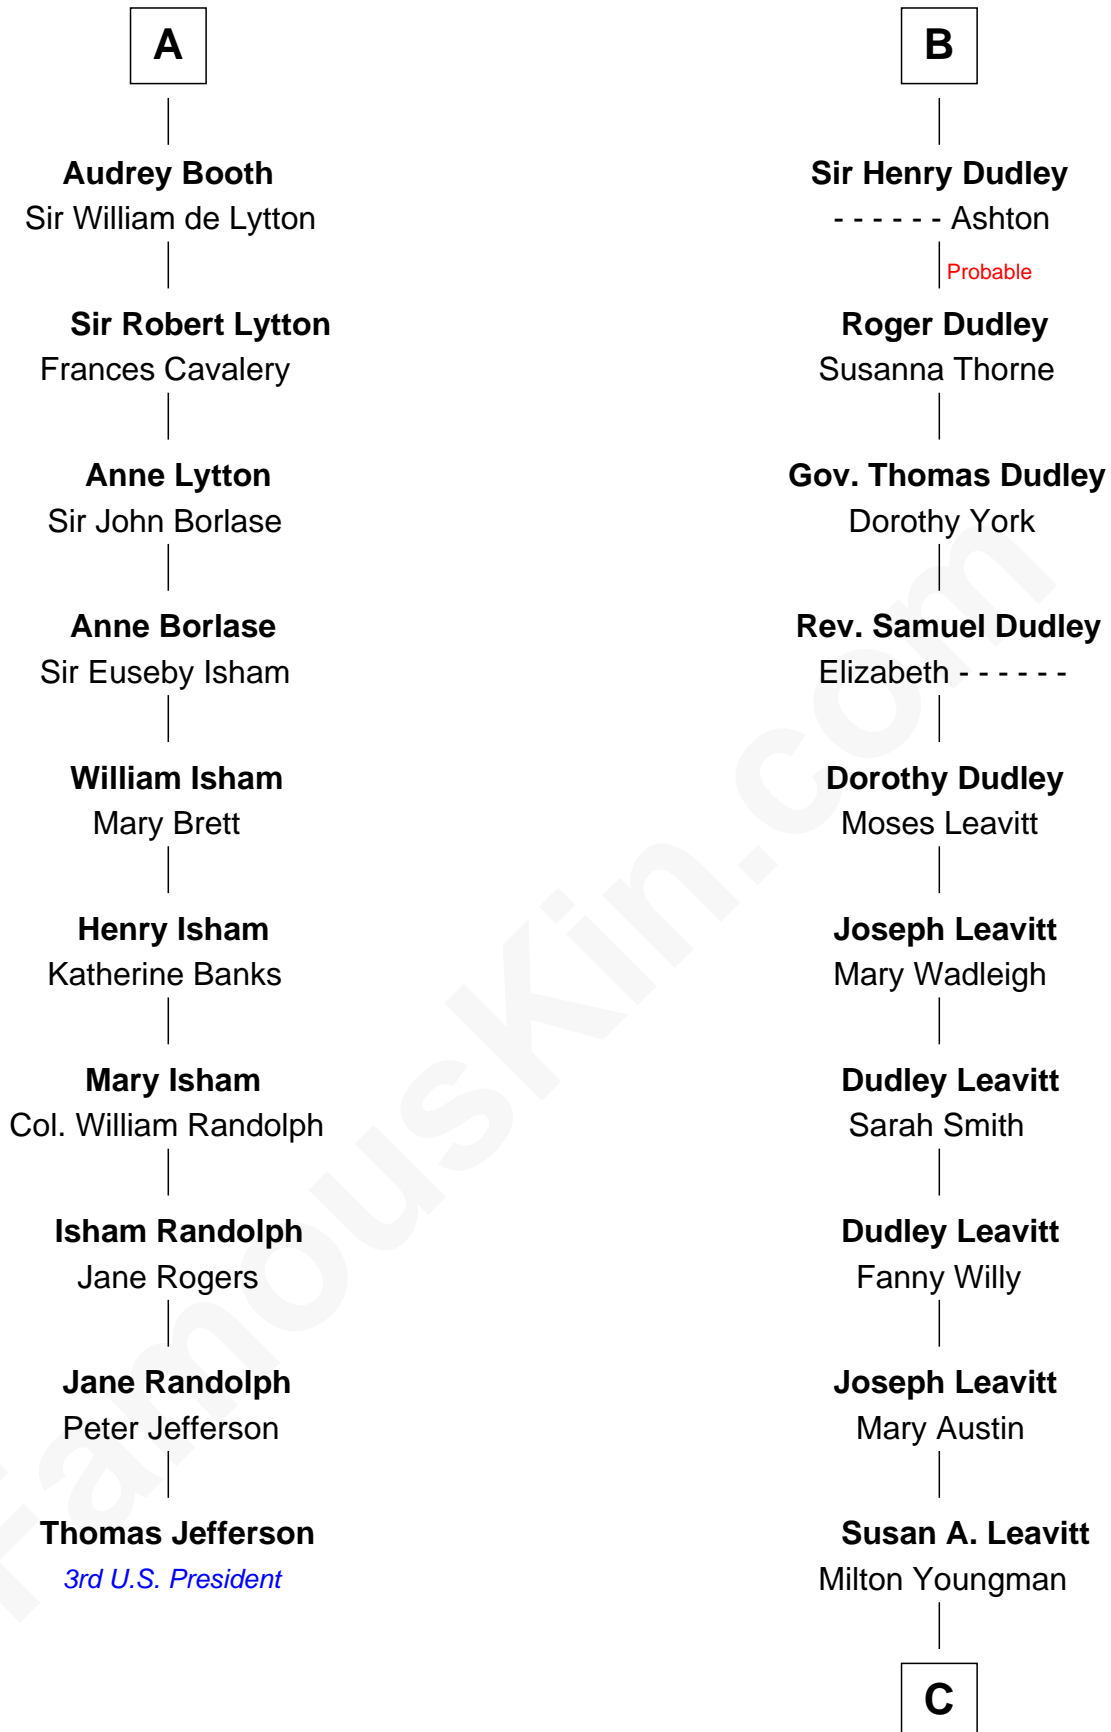

FamousKin.com

Relationship Chart of

Thomas Jefferson

3rd U.S. President and Signer of the Declaration of Independence

16th cousin 5 times removed of

Ben Jealous

President and CEO of NAACP

C

Lucy J. Youngman
Leonard Wood Smith

Joseph Cummings Smith
Ethel Maude Locke

Annette Smith
Dr. Sargent Jealous

Frederick Smith Jealous
Ann Frederica Todd

Ben Jealous
President and CEO of NAACP