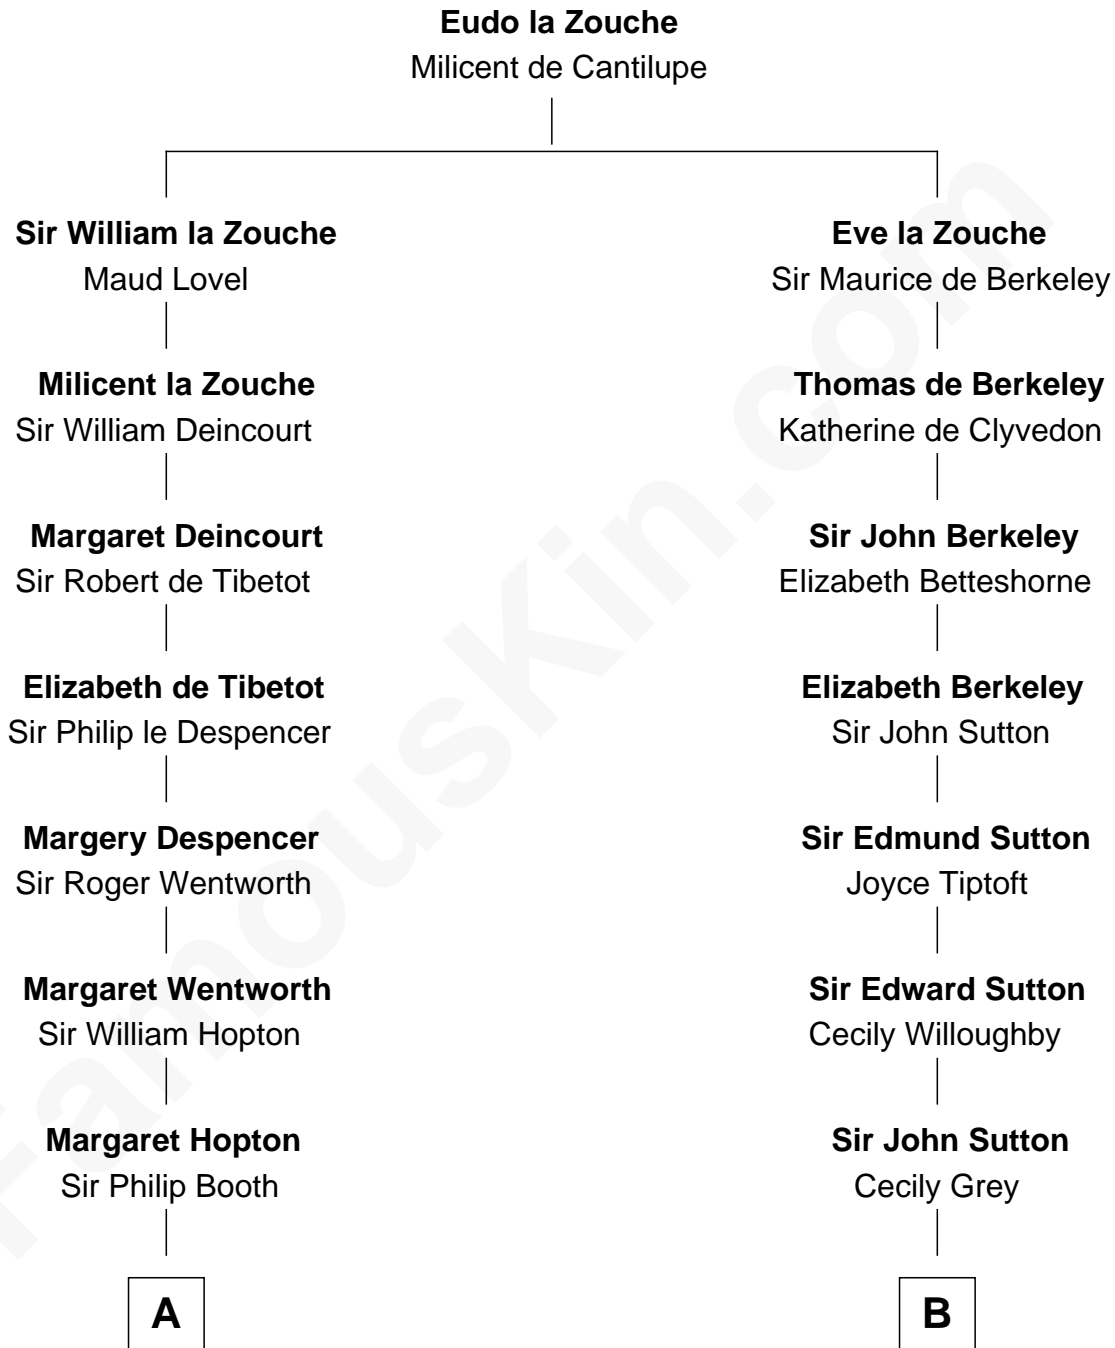

FamousKin.com

Relationship Chart of

Thomas Jefferson

3rd U.S. President and Signer of the Declaration of Independence

16th cousin 5 times removed of

Ben Jealous

President and CEO of NAACP

C

Lucy J. Youngman
Leonard Wood Smith

Joseph Cummings Smith
Ethel Maude Locke

Annette Smith
Dr. Sargent Jealous

Frederick Smith Jealous
Ann Frederica Todd

Ben Jealous
President and CEO of NAACP