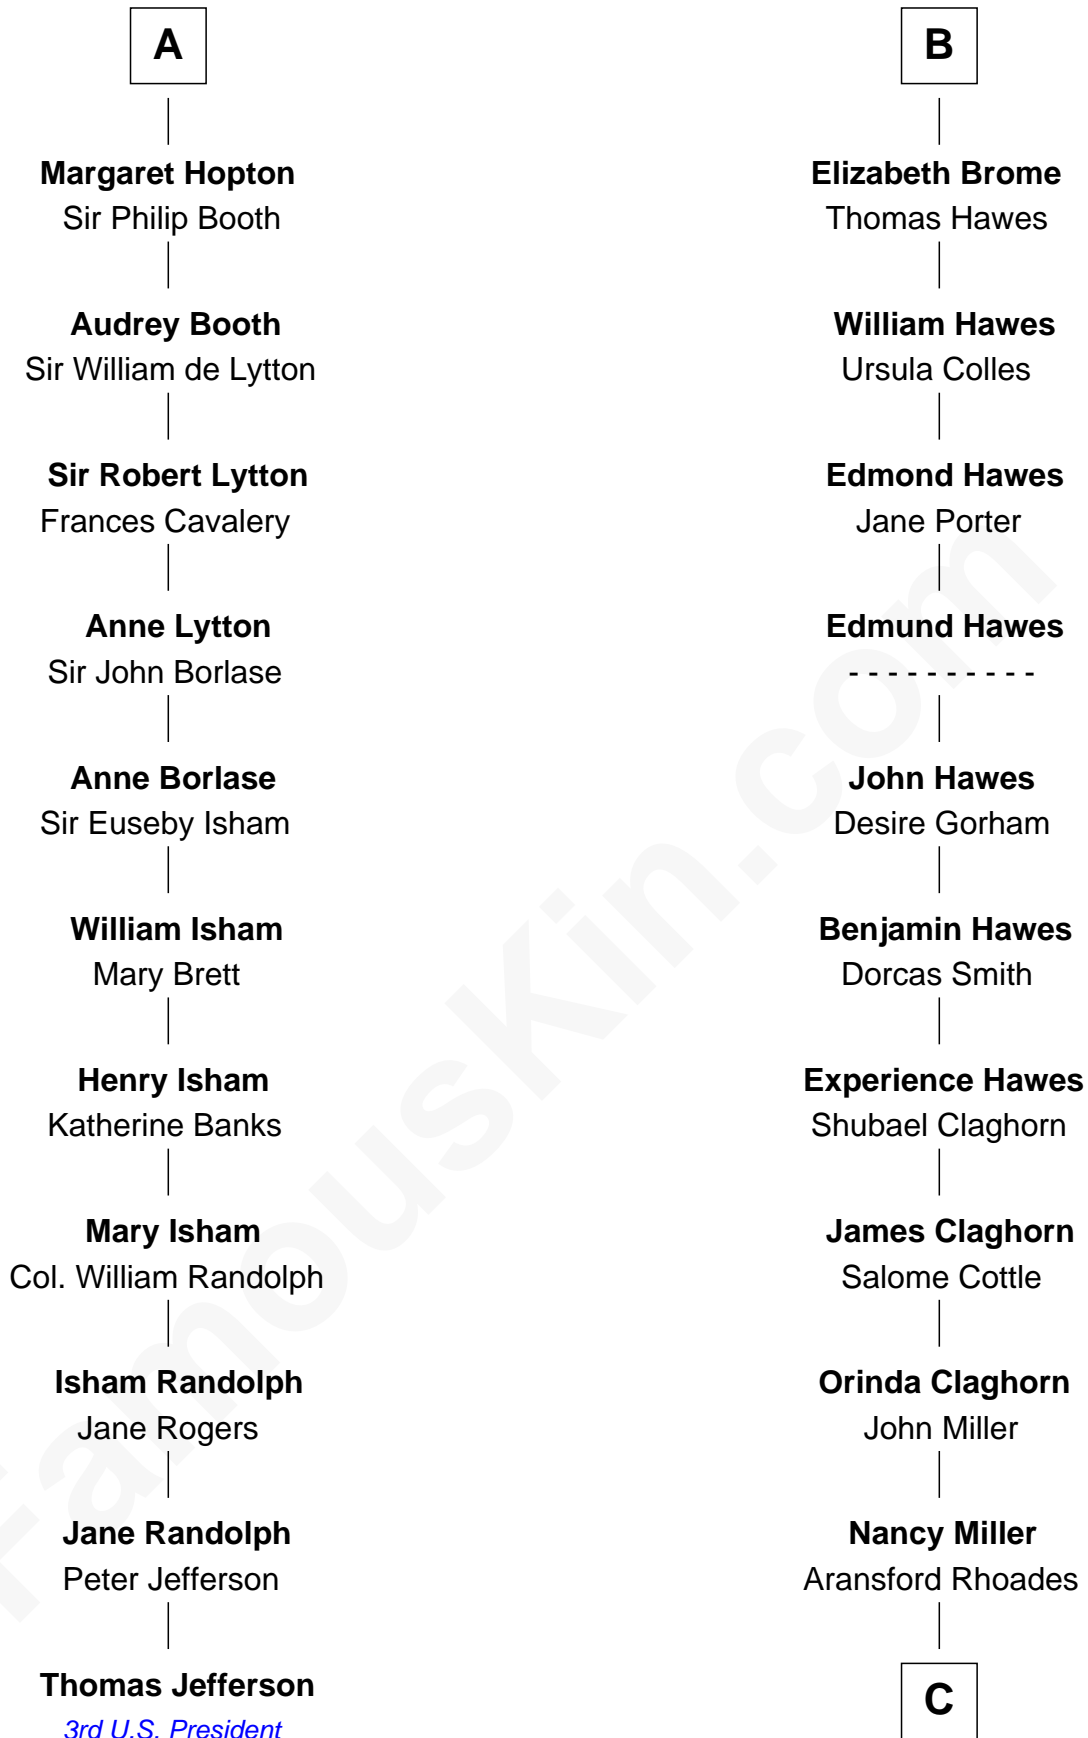

## Relationship Chart of

### Thomas Jefferson

3rd U.S. President and Signer of the Declaration of Independence

17th cousin 4 times removed of

**Penn Jillette**  
Magician

**Sir Robert de Ros**  
Isabel de Aubeney

**C**

**Ellen L. Rhoades**  
Marshall I. Jenkins

**Cora Ellen Jenkins**

-----  
**Elizabeth Jenkins**  
Robert Henry Parks

**Valda Ruth Parks**  
Samuel Herbert Jillette

**Penn Jillette**  
*Magician*

FamousKin.com