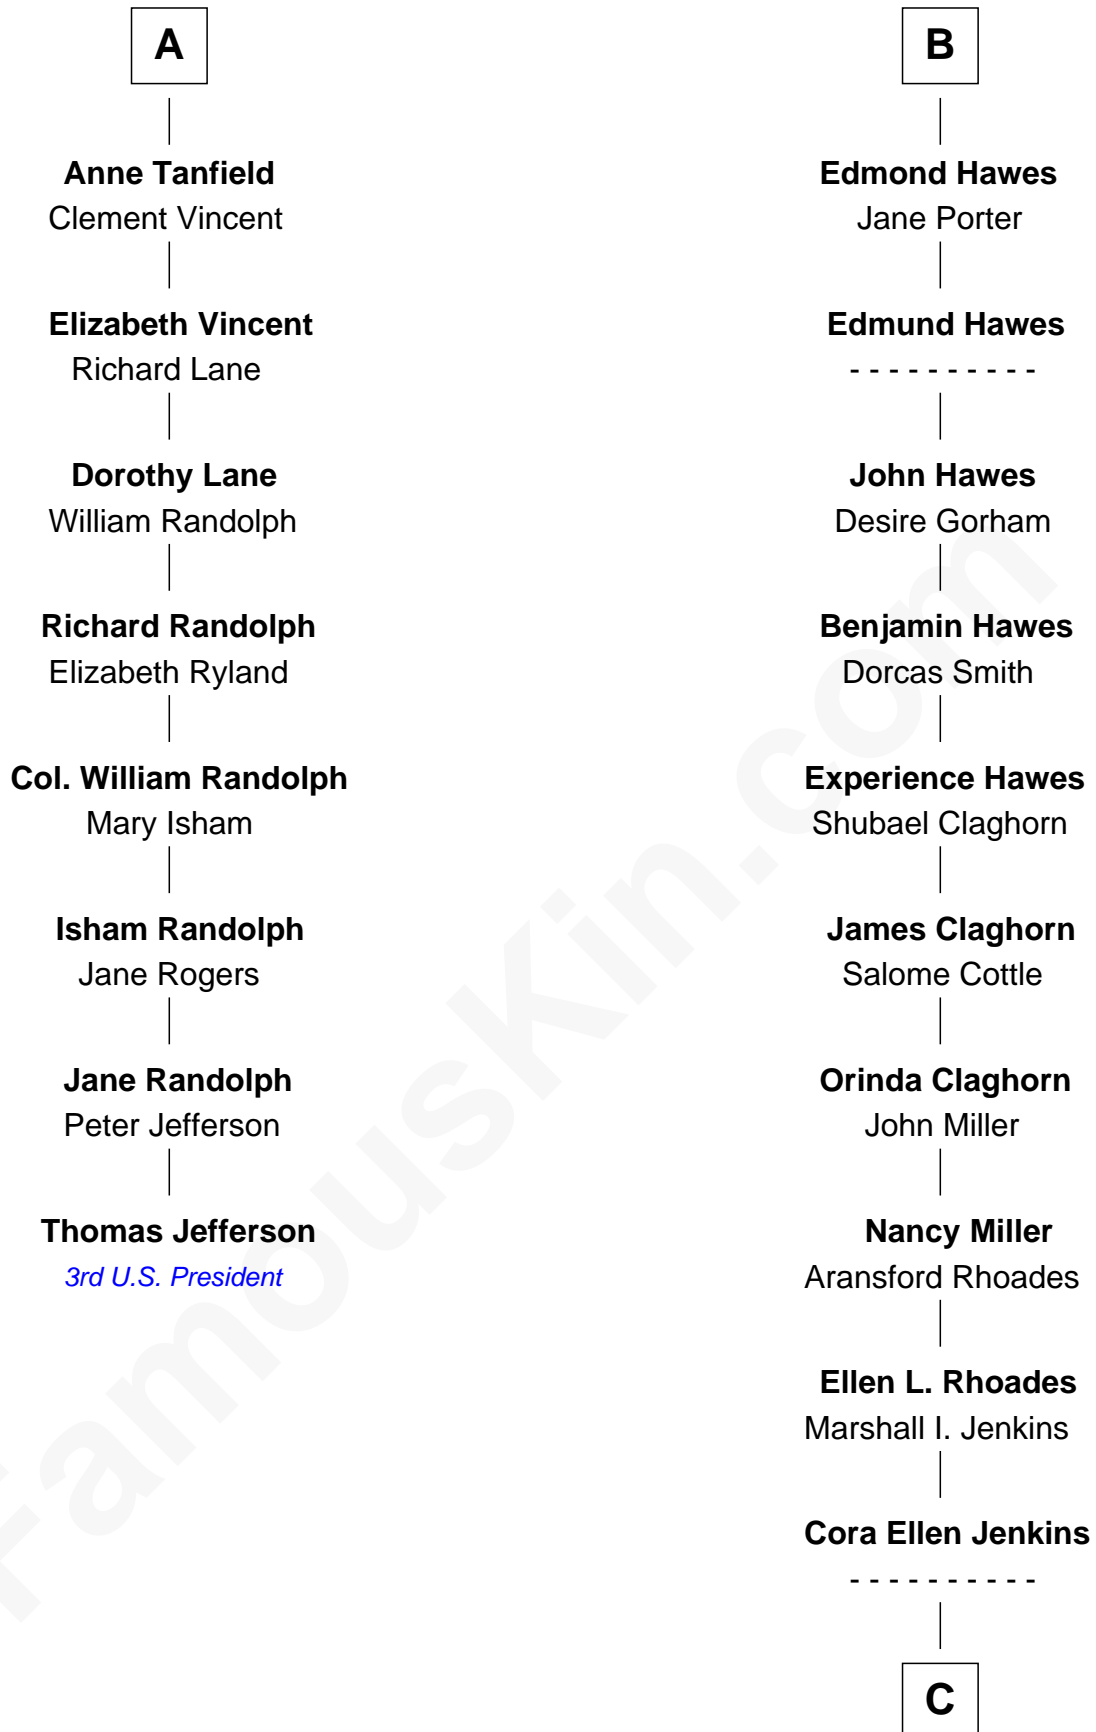

FamousKin.com

Relationship Chart of

Thomas Jefferson

3rd U.S. President and Signer of the Declaration of Independence

14th cousin 5 times removed of

Penn Jillette
Magician

Sir John Howard
Alice de Bois

Sir Robert Howard
Margaret de Scales

Beatrice Brewes
Sir Hugh Shirley

Sir Ralph Shirley
Joan Basset

Beatrice Shirley
John Brome

Nicholas Brome
Katherine Lampeck

Elizabeth Brome
Thomas Hawes

William Hawes
Ursula Colles

B

C