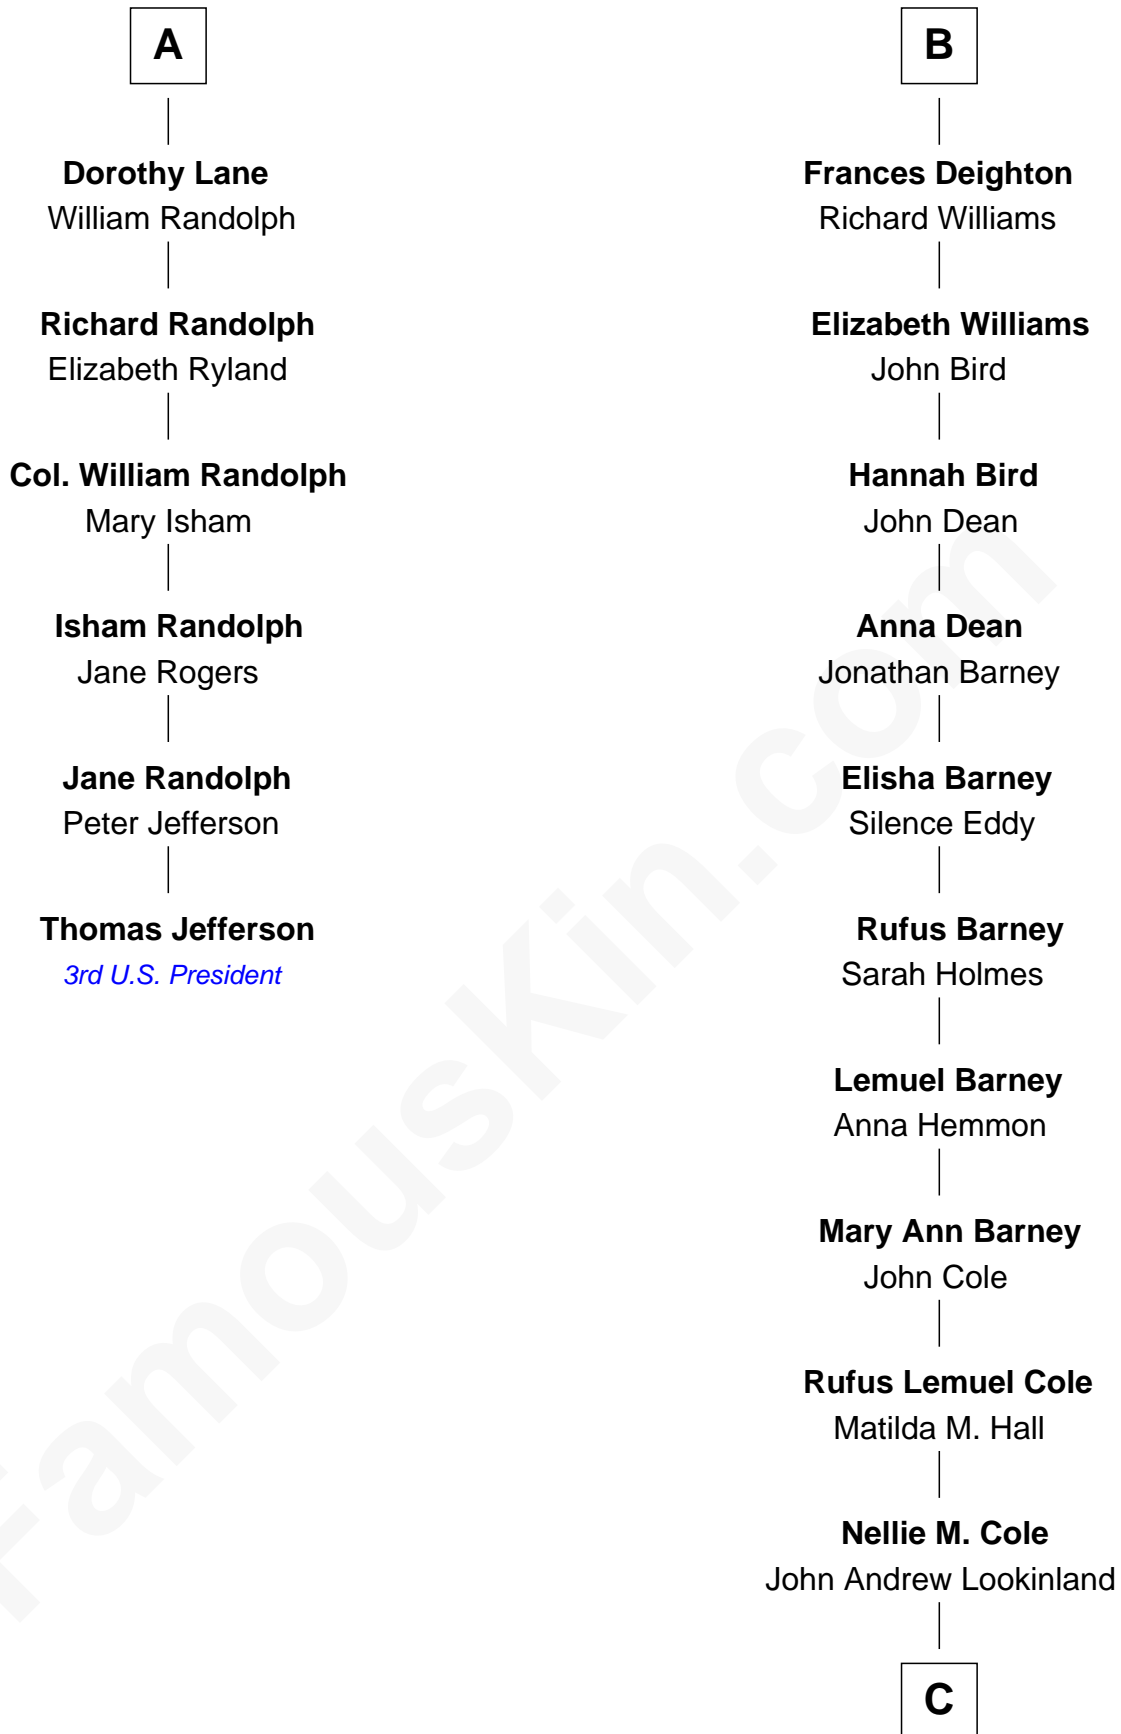

FamousKin.com

Relationship Chart of

Thomas Jefferson

3rd U.S. President and Signer of the Declaration of Independence

12th cousin 7 times removed of

Michael Lookinland

TV Actor

Sir Thomas Mowbray

Elizabeth Fitzalan

Margaret Mowbray

Sir Robert Howard

Katherine Howard

Sir Edward Neville

Catherine Neville

Robert Tanfield

William Tanfield

Isabel Mowbray

Sir James Berkeley

Maurice Berkeley

Isabel Mead

Anne Berkeley

Sir William Dennis

Isabel Dennis

Sir John Berkeley

Elizabeth Berkeley

Henry Lygon

Elizabeth Lygon

Edward Bassett

Jane Bassett

John Deighton

B

C