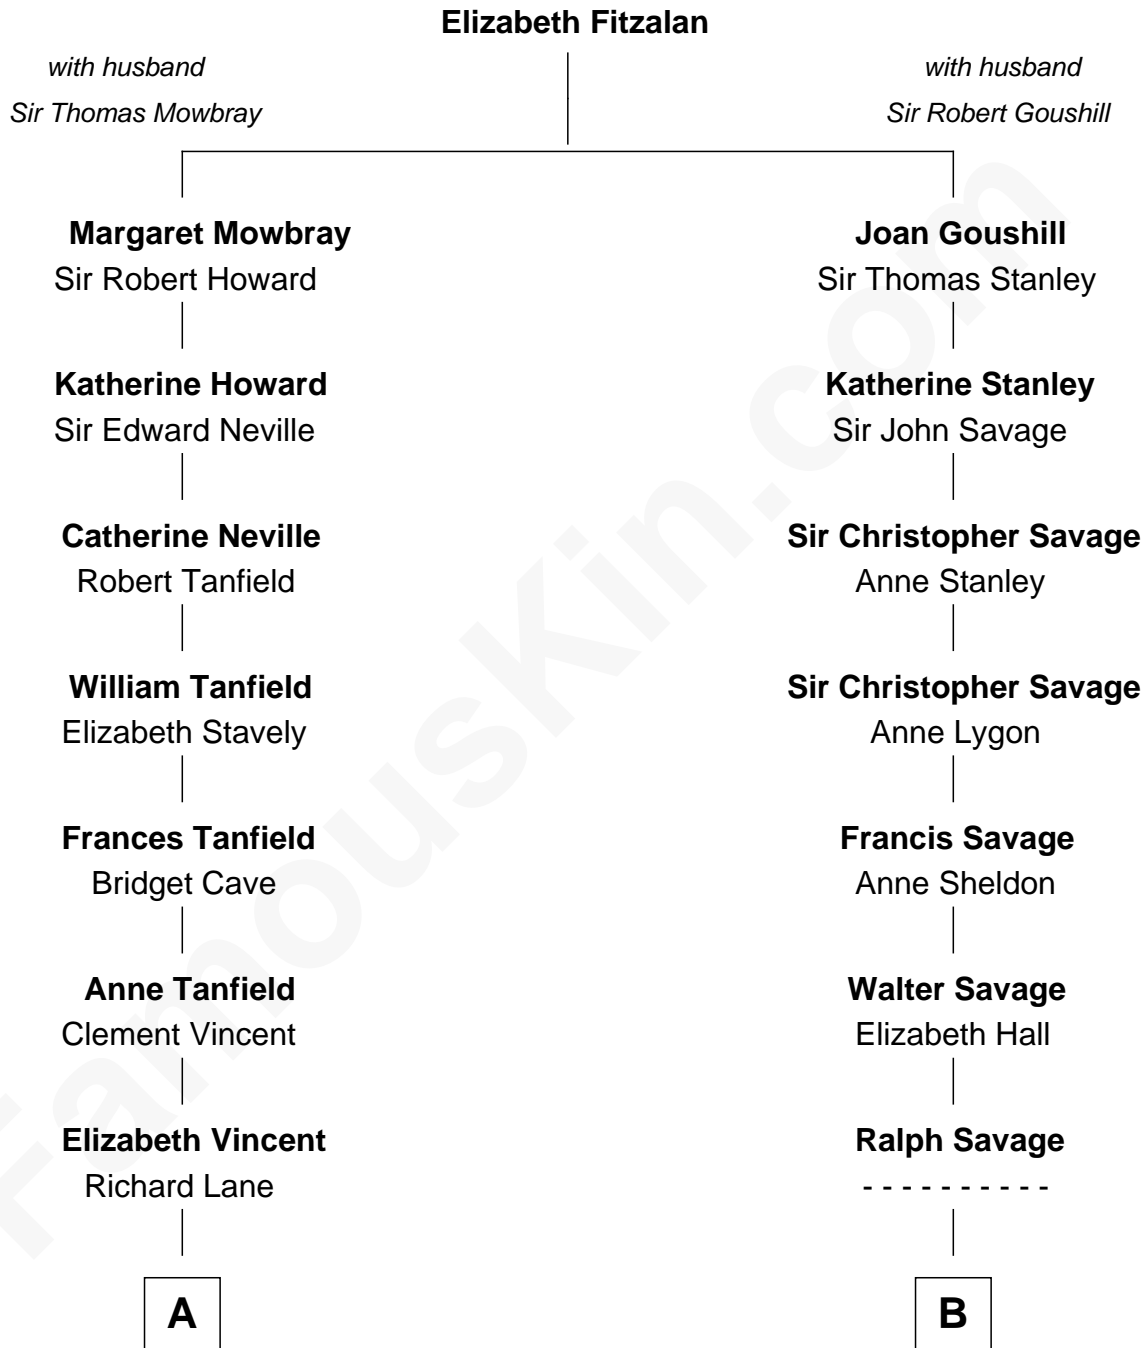

FamousKin.com

Relationship Chart of

Thomas Jefferson

3rd U.S. President and Signer of the Declaration of Independence

12th cousin 6 times removed of

Parker Stevenson
TV and Movie Actor

C

Sarah Meade Price
Richard Stevenson Parker

Parker Stevenson
TV and Movie Actor

FamousKin.com