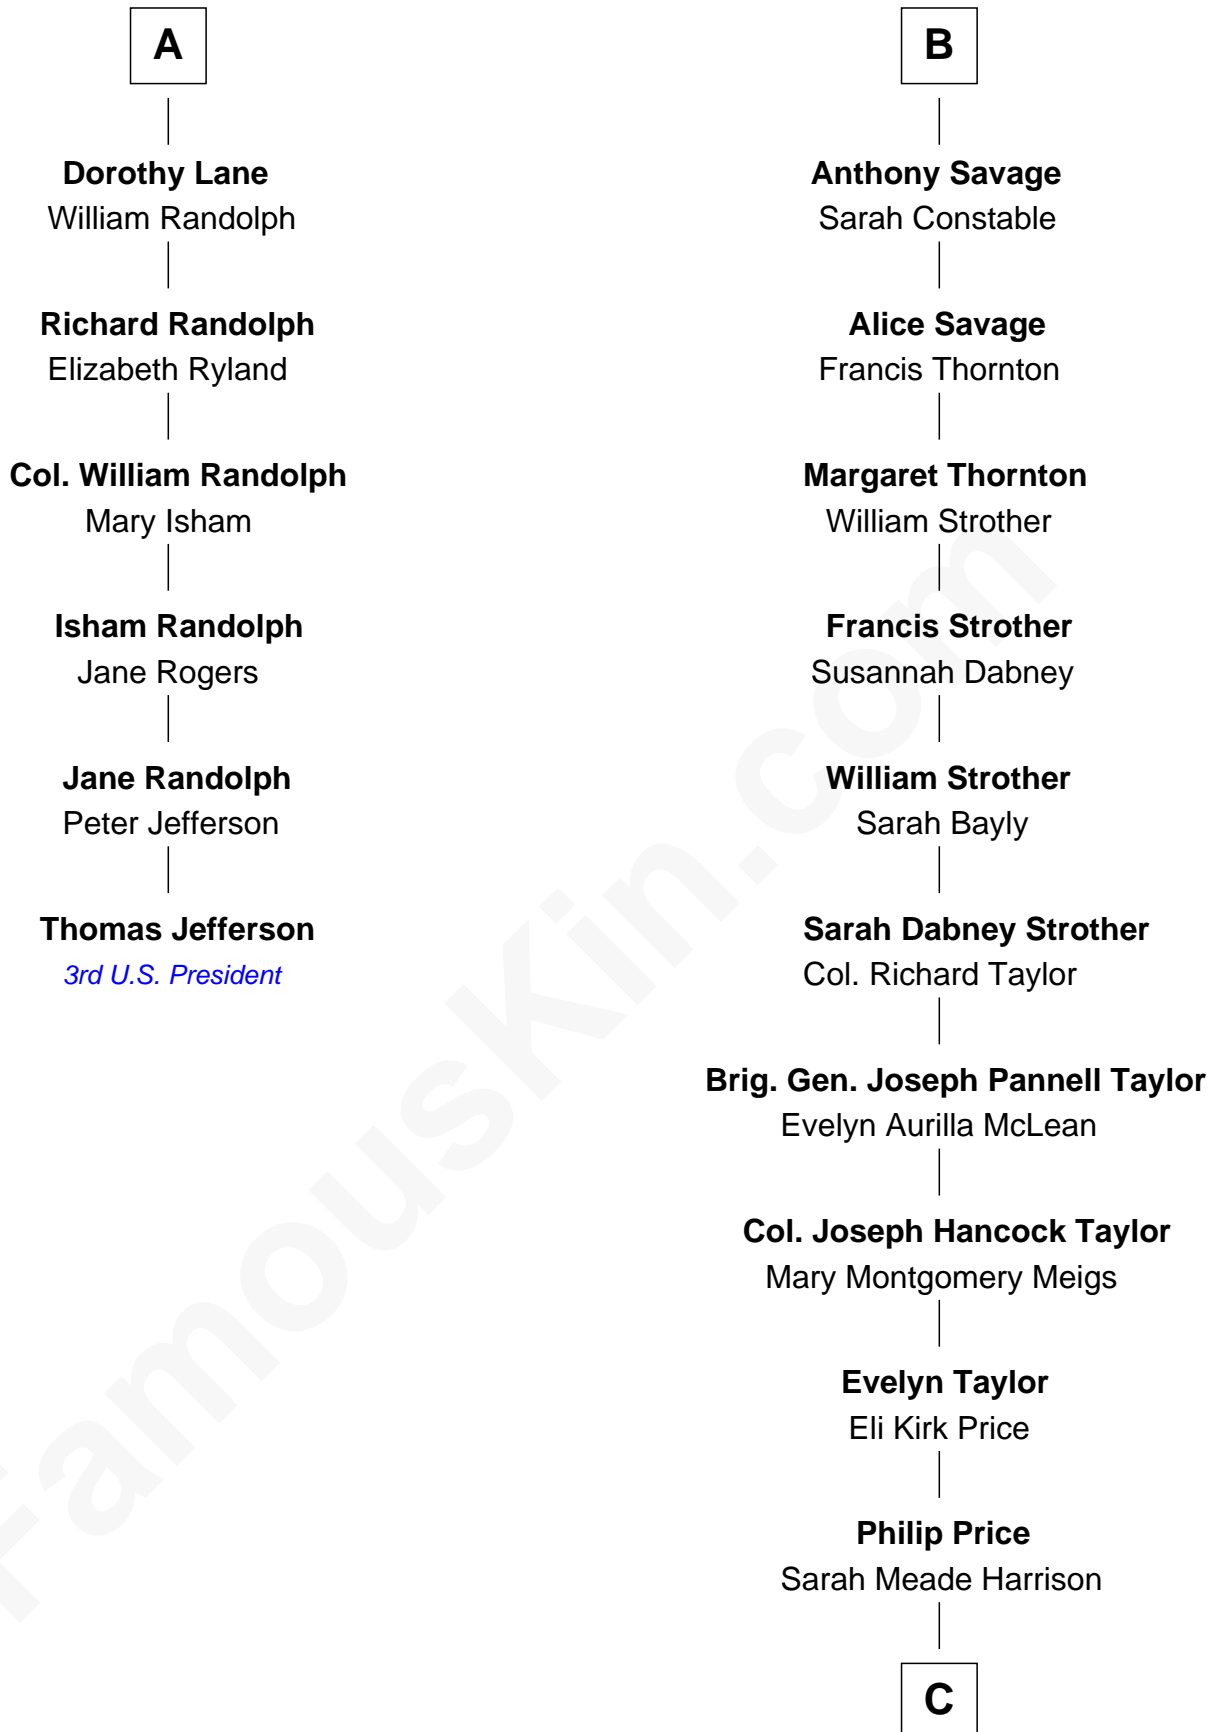

FamousKin.com

Relationship Chart of

Thomas Jefferson

3rd U.S. President and Signer of the Declaration of Independence

12th cousin 6 times removed of

Parker Stevenson
TV and Movie Actor

C

Sarah Meade Price
Richard Stevenson Parker