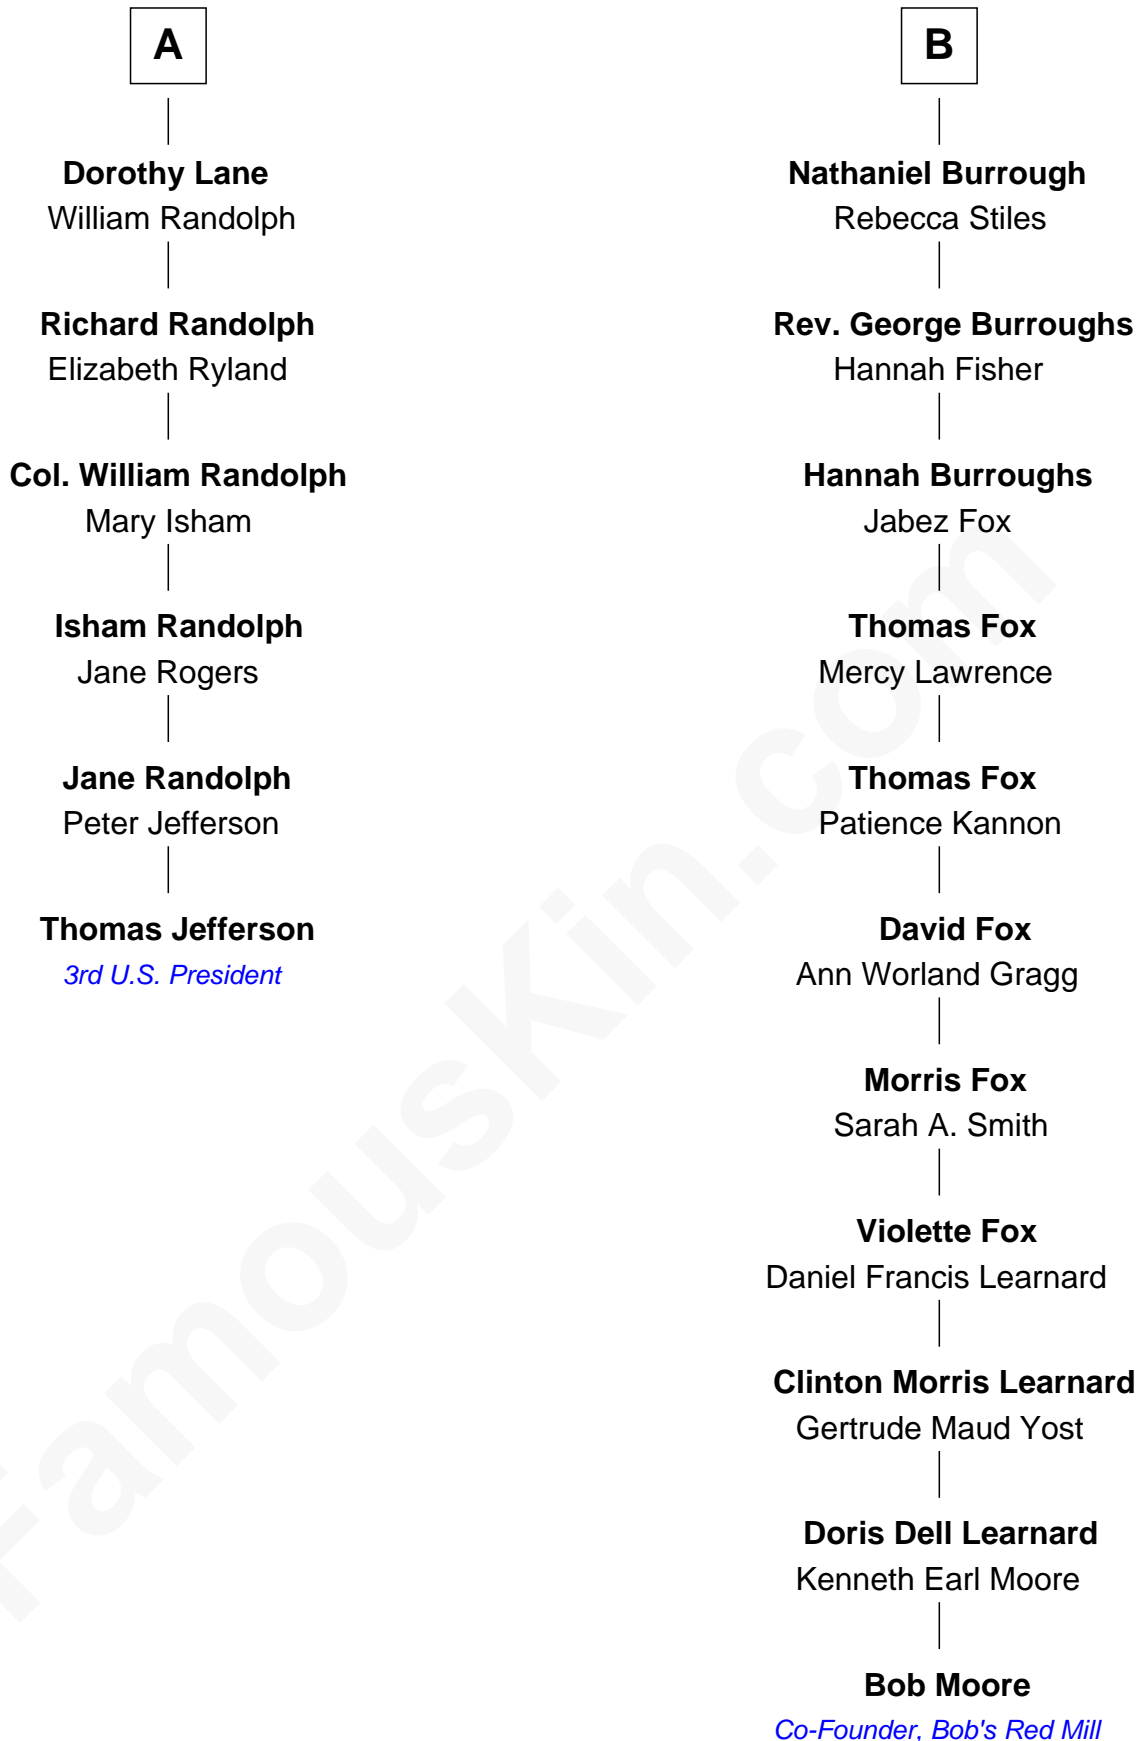

FamousKin.com

Relationship Chart of

Thomas Jefferson

3rd U.S. President and Signer of the Declaration of Independence

12th cousin 5 times removed of

Bob Moore

Co-Founder, Bob's Red Mill

Sir John Howard

Alice Tendring

Sir Robert Howard

Margaret Mowbray

Katherine Howard

Sir Edward Neville

Catherine Neville

Robert Tanfield

William Tanfield

Henry Howard

Mary Hussey

Elizabeth Howard

Henry Wentworth

Margery Wentworth

Sir William Waldegrave

George Waldegrave

Anne Drury

Phyllis Waldegrave

Thomas Higham

Bridget Higham

Thomas Burrough

Rev. George Burrough

Frances Sparrow

B

Bob Moore photo by [Oregon State University](#) (CC BY-SA 2.0)