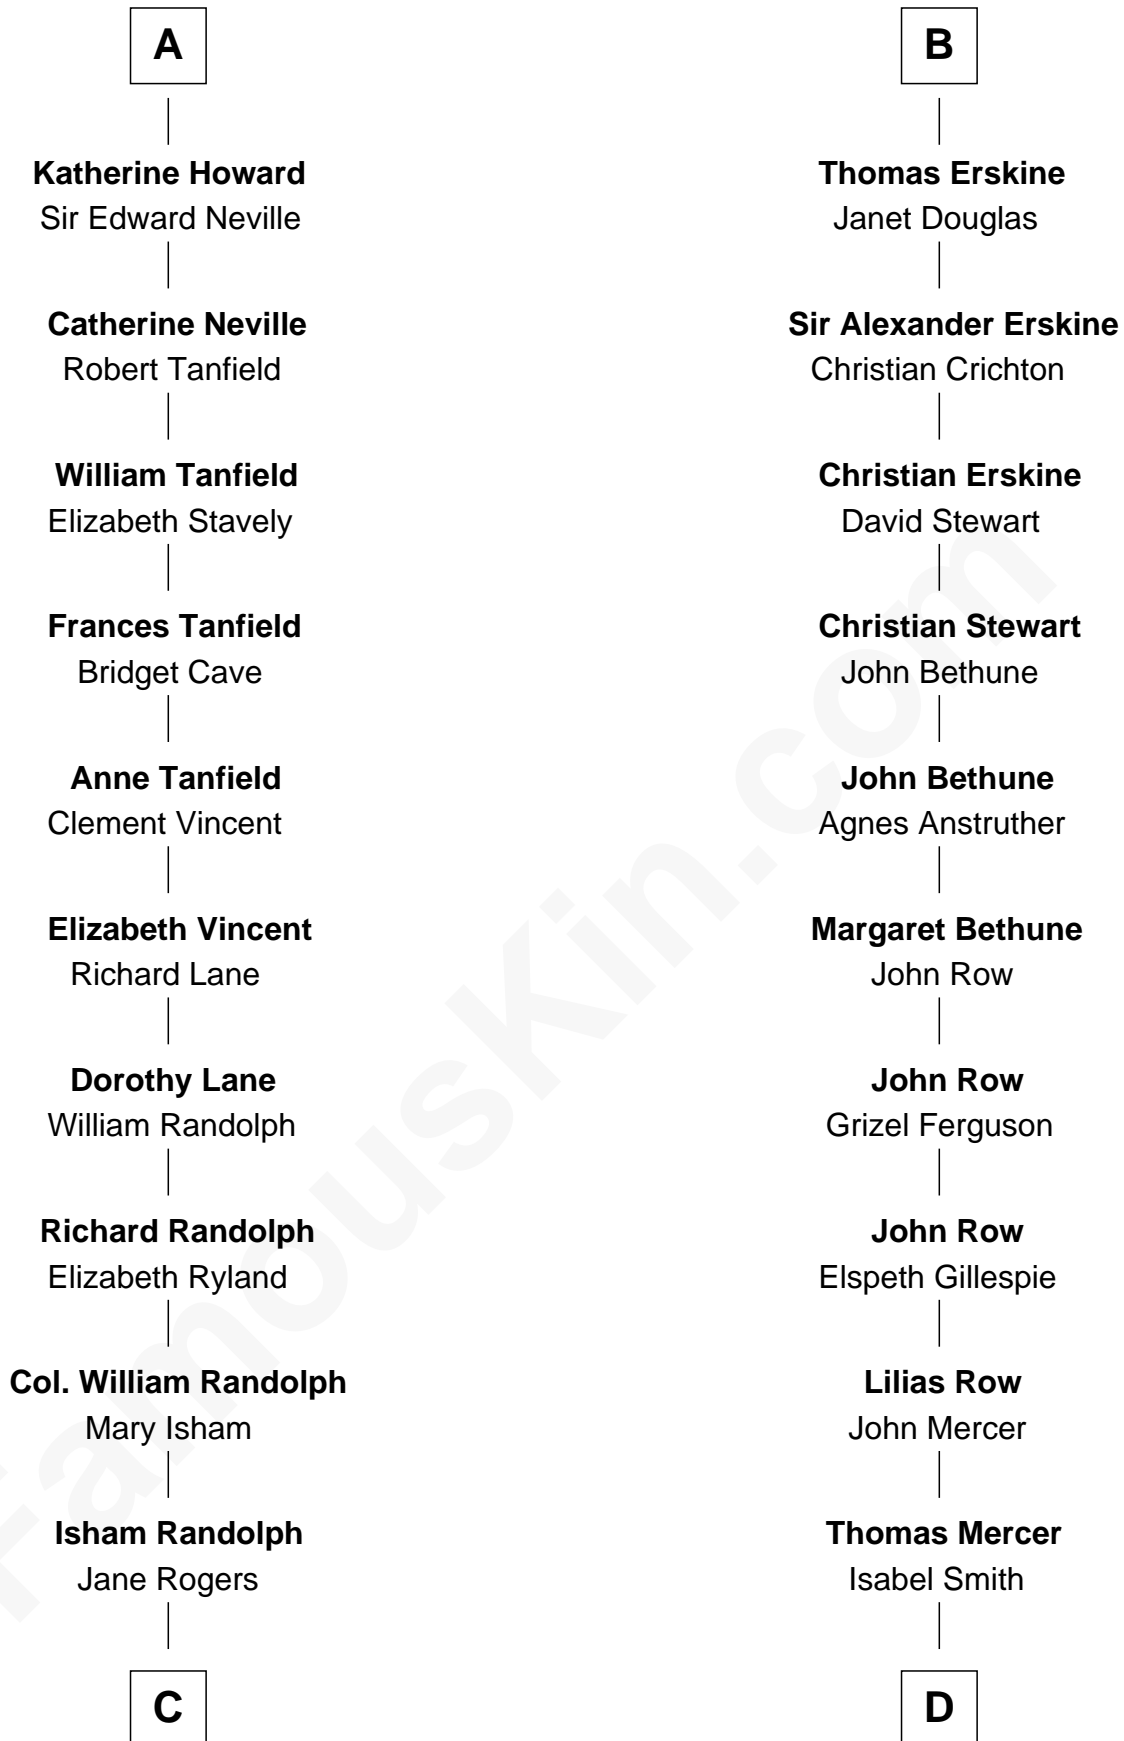

FamousKin.com

Relationship Chart of

Thomas Jefferson

3rd U.S. President and Signer of the Declaration of Independence

18th cousin of

General Hugh Mercer
American Revolution

Gilbert de Clare
Isabel Marshal

Sir Richard de Clare
Maud de Lacy

Roese de Clare
Sir Roger de Mowbray

Sir John de Mowbray
Aline de Braiose

John de Mowbray
Joan of Lancaster

John de Mowbray
Elizabeth de Segrave

Sir Thomas Mowbray
Elizabeth Fitzalan

Margaret Mowbray
Sir Robert Howard

A

Isabella de Clare
Robert de Bruce

Sir Robert de Brus
Marjorie of Carrick

Robert I, King of Scotland
Isabella of Mar

Marjorie Bruce
Walter Stewart

Robert II, King of Scotland
Euphemia of Ross

Elizabeth Stewart
Sir David Lindsay

Elizabeth Lindsay
Sir Robert Erskine

B

C

Jane Randolph
Peter Jefferson

Thomas Jefferson
3rd U.S. President

D

William Mercer
Anne Munro

General Hugh Mercer
American Revolution