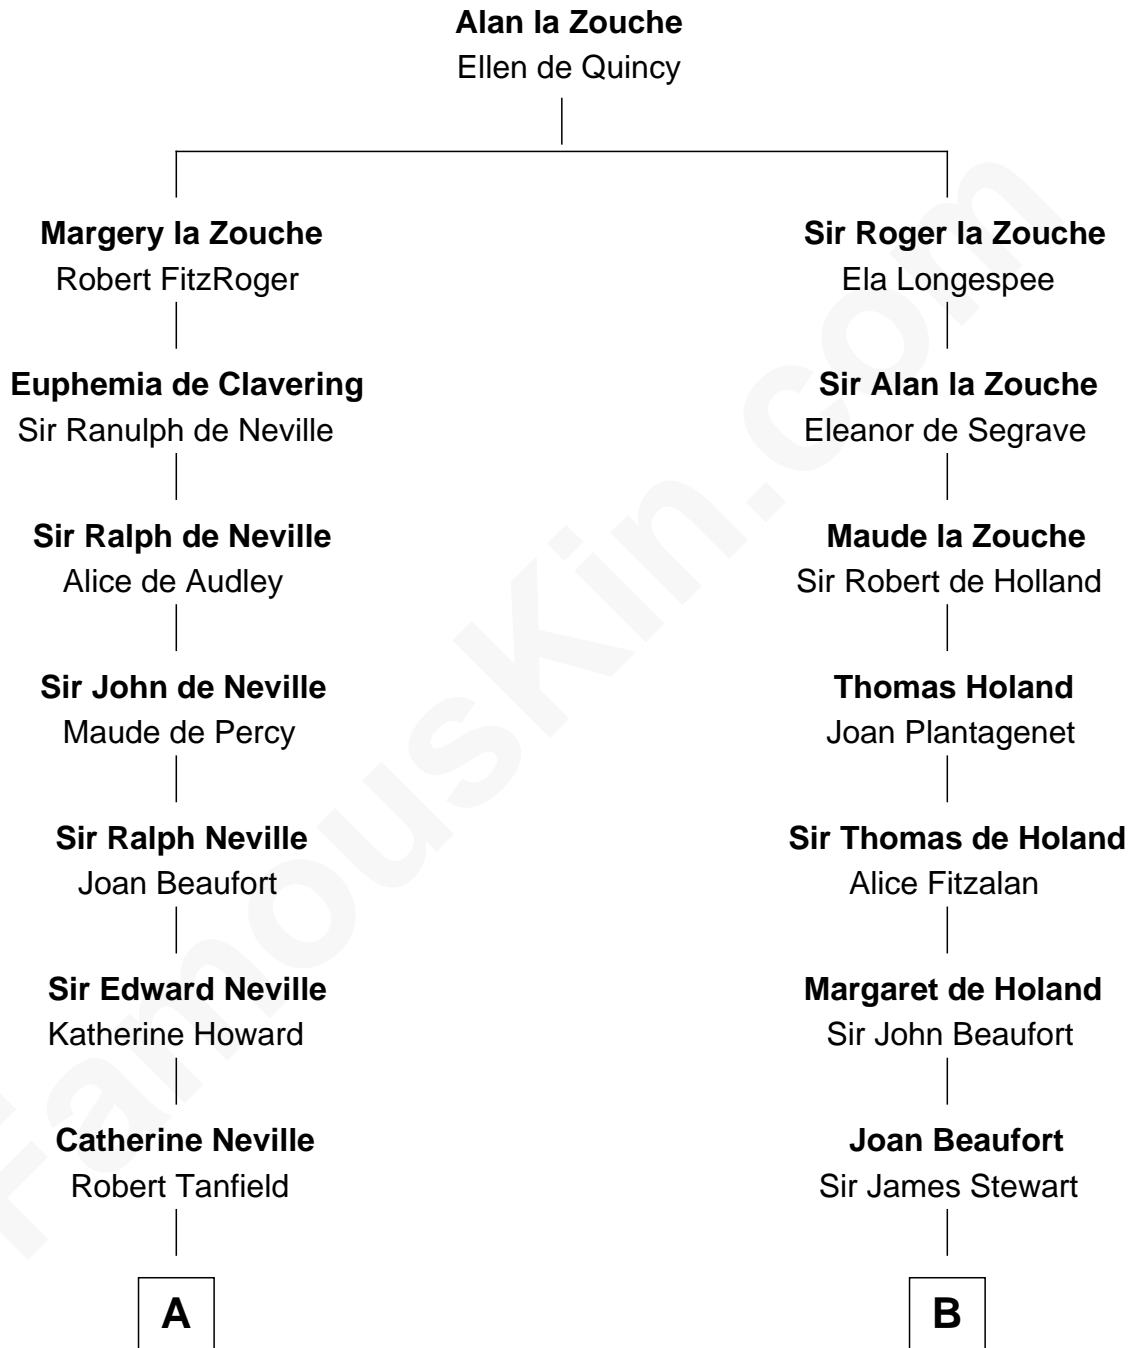

FamousKin.com

Relationship Chart of

Thomas Jefferson

3rd U.S. President and Signer of the Declaration of Independence

16th cousin 5 times removed of

Johnny Mercer

Songwriter and Co-Founder of Capitol Records

C

Louisa Griffin

Col. Hugh Mercer

Gen. Hugh Weedon Mercer

Mary Stiles Anderson

George Anderson Mercer

Nanny Maury Herndon

George Anderson Mercer