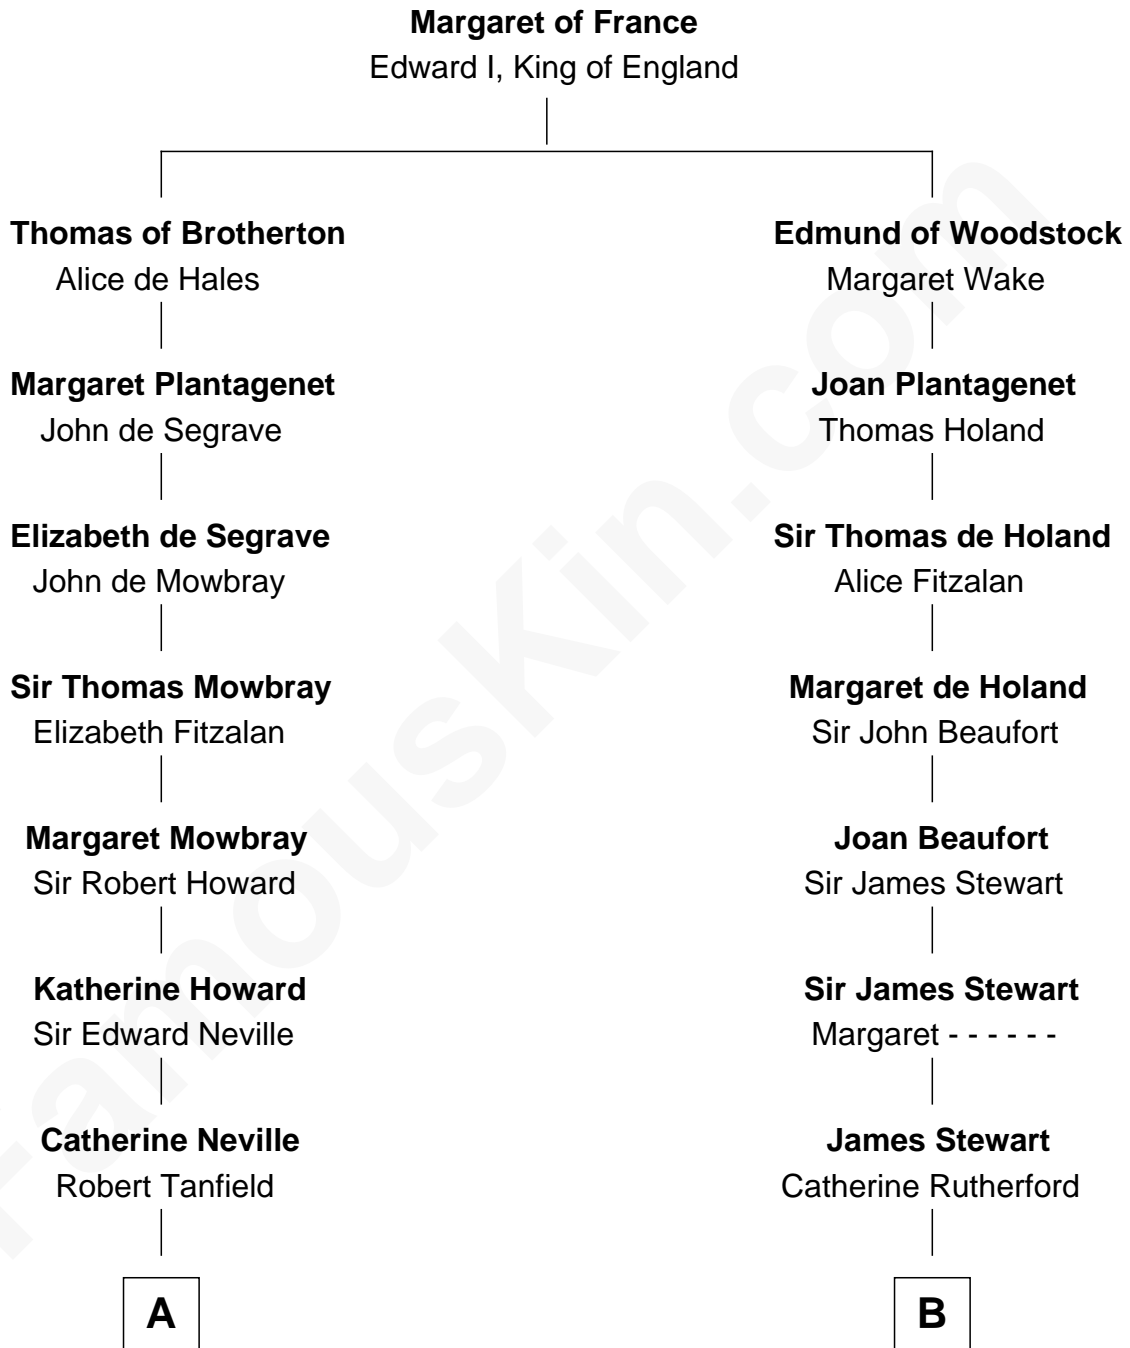

## Relationship Chart of

### Thomas Jefferson

3rd U.S. President and Signer of the Declaration of Independence

16th cousin 3 times removed of

**Johnny Mercer**

Songwriter and Co-Founder of Capitol Records

**C**

George Anderson Mercer