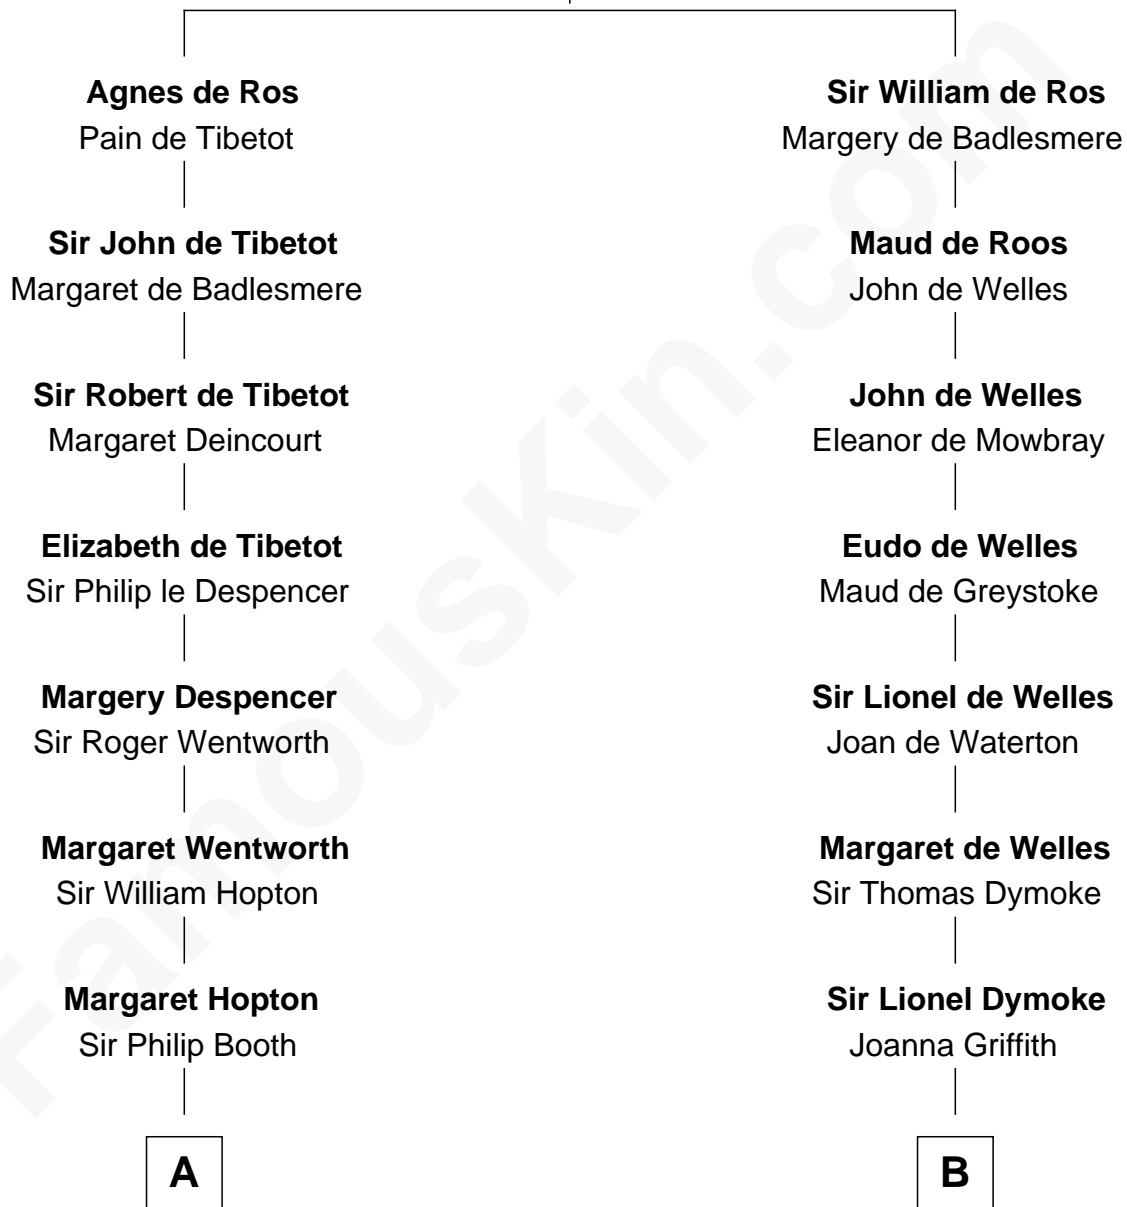

FamousKin.com

Relationship Chart of

Thomas Jefferson

3rd U.S. President and Signer of the Declaration of Independence

16th cousin 3 times removed of

Robert Frost

Poet and Playwright

William de Ros
Maude de Vaux