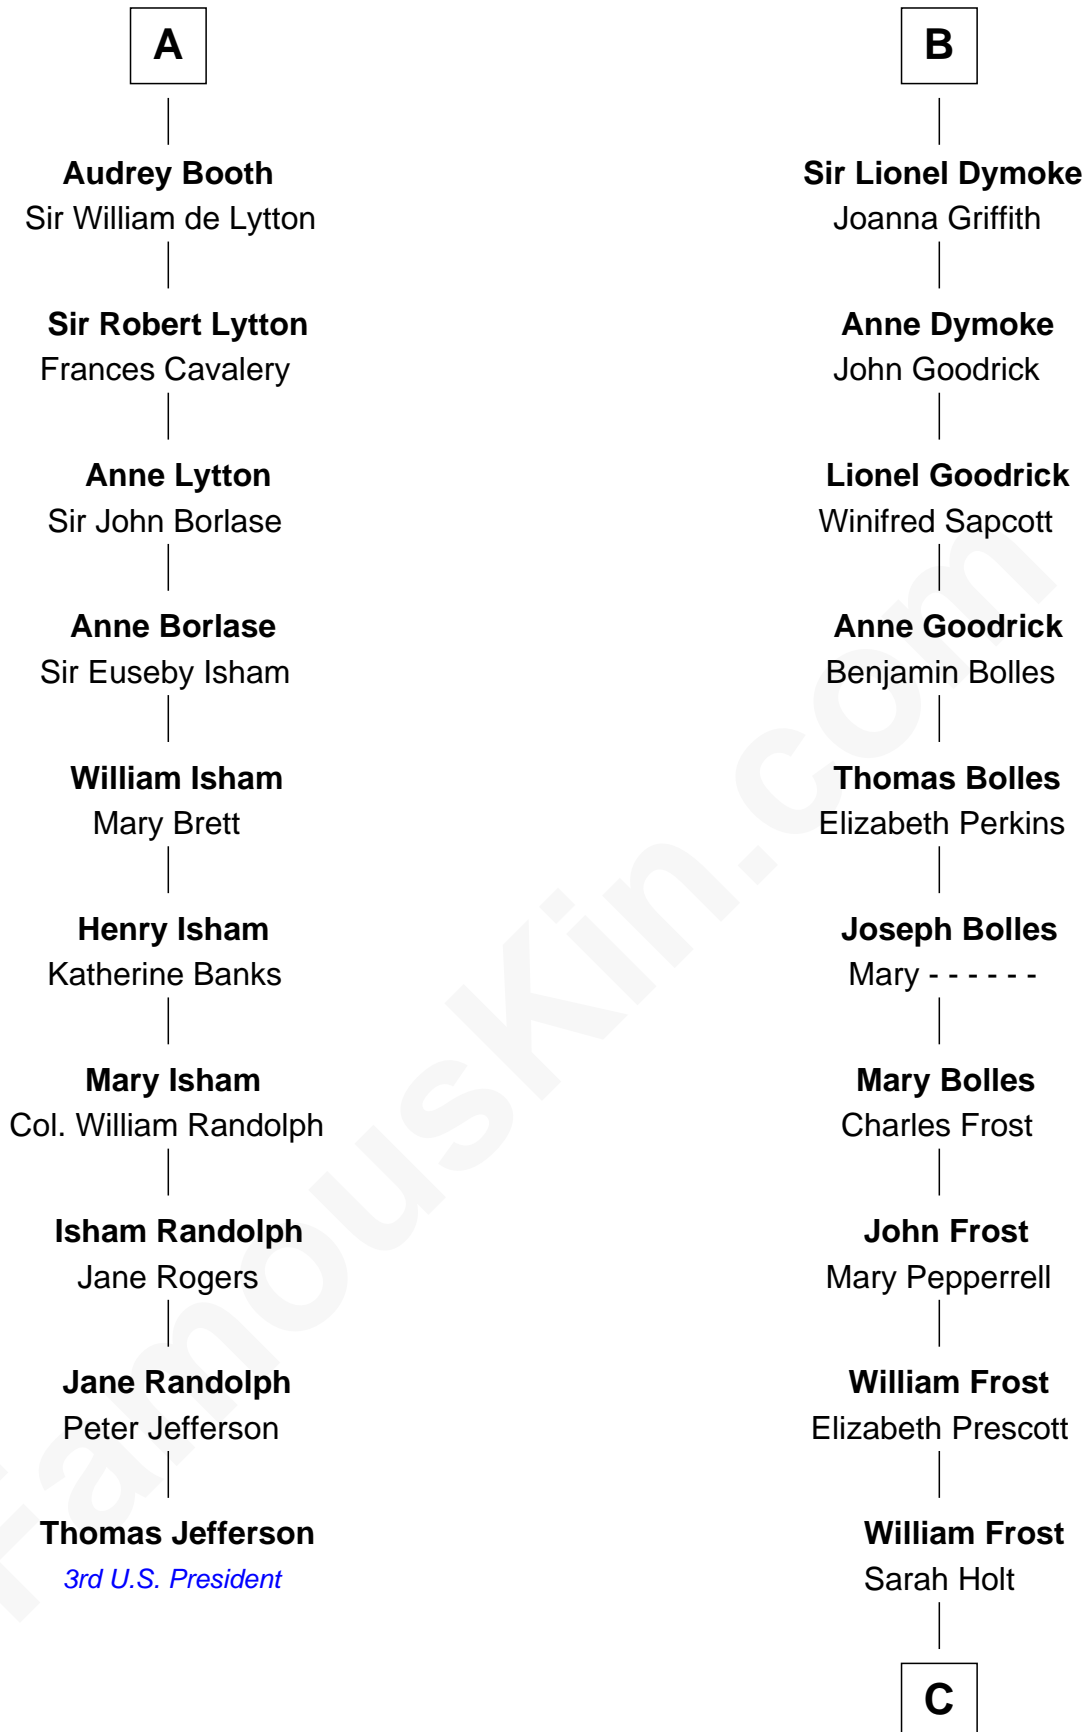

## Relationship Chart of

### Thomas Jefferson

3rd U.S. President and Signer of the Declaration of Independence

16th cousin 4 times removed of

**Robert Frost**

Poet and Playwright

**C**

Samuel Abbott Frost

Mary Blunt