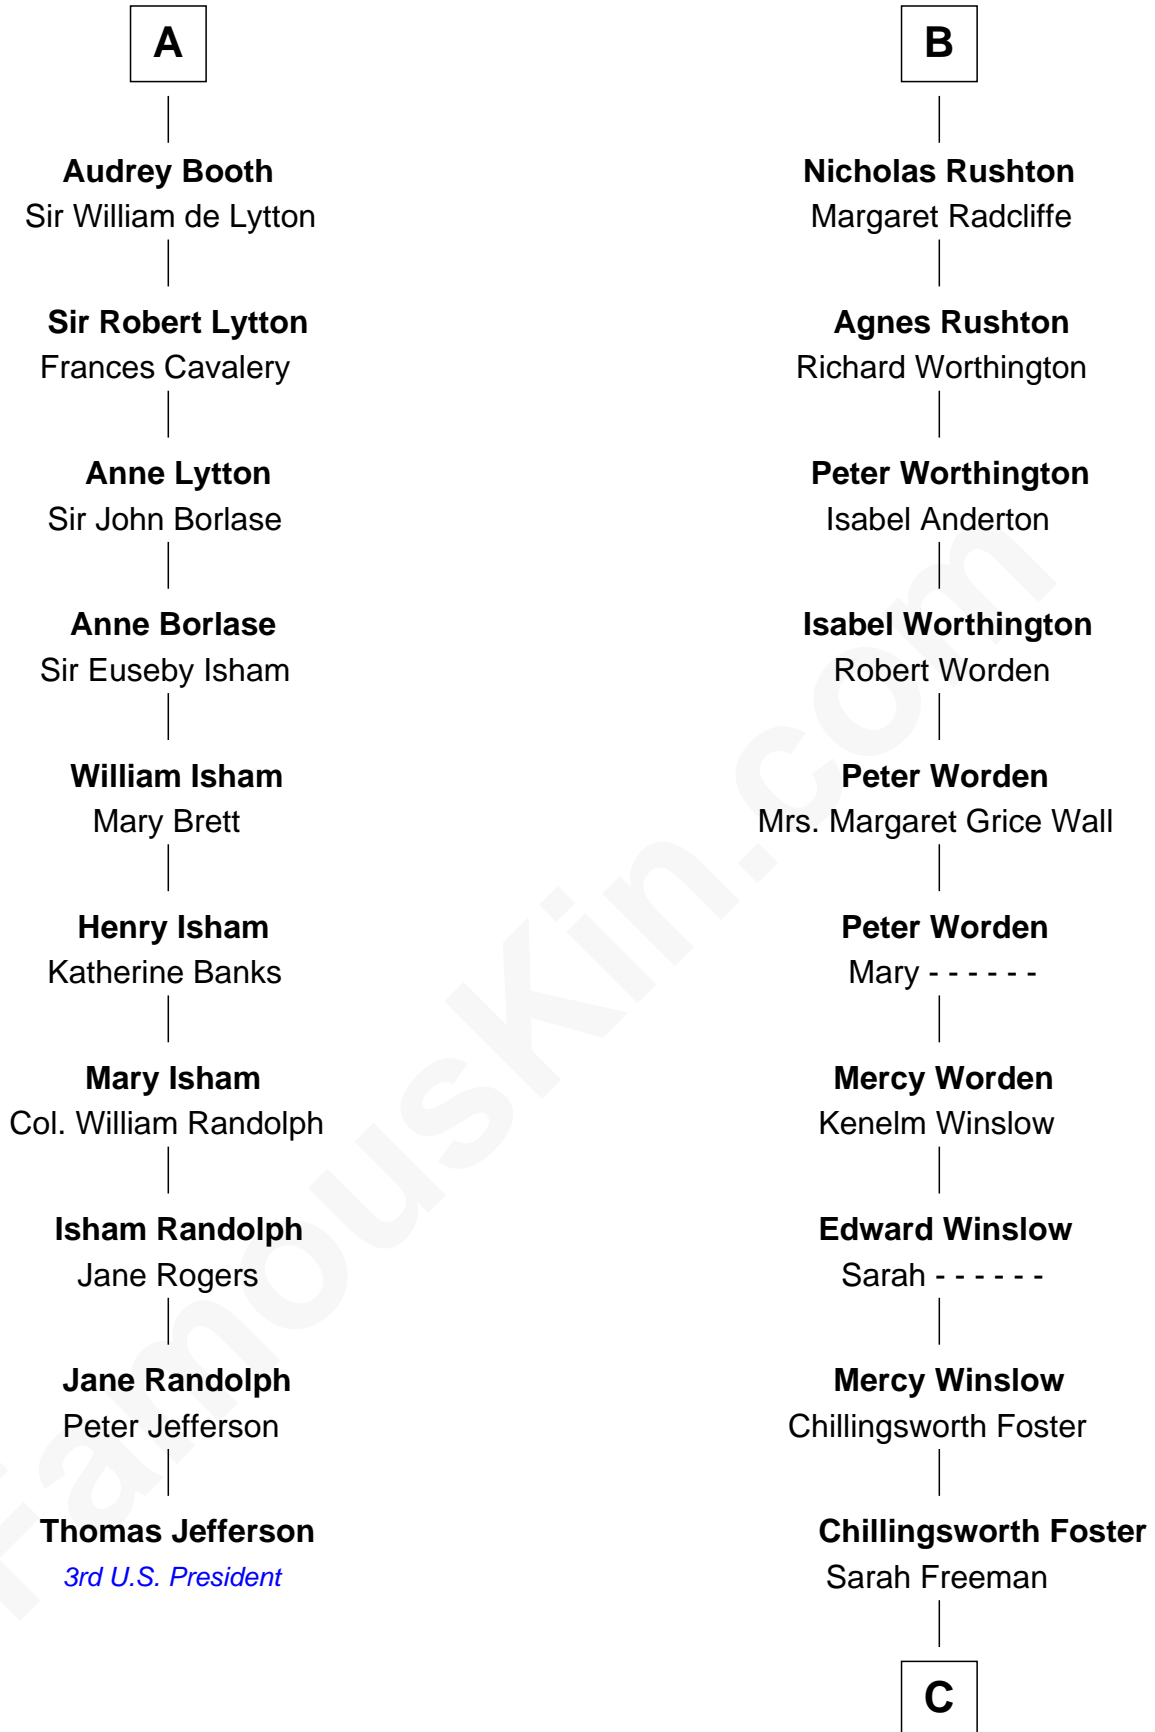

FamousKin.com

Relationship Chart of

Thomas Jefferson

3rd U.S. President and Signer of the Declaration of Independence

16th cousin 5 times removed of

Bing Crosby

Singer and Movie Actor

C

—
Ruby Foster

Nathaniel Crosby

—
Nathaniel Crosby

Mary Lincoln

—
Nathaniel Crosby

Cordelia Jane Smith

—
Harry Lincoln Crosby

Catherine Harrigan