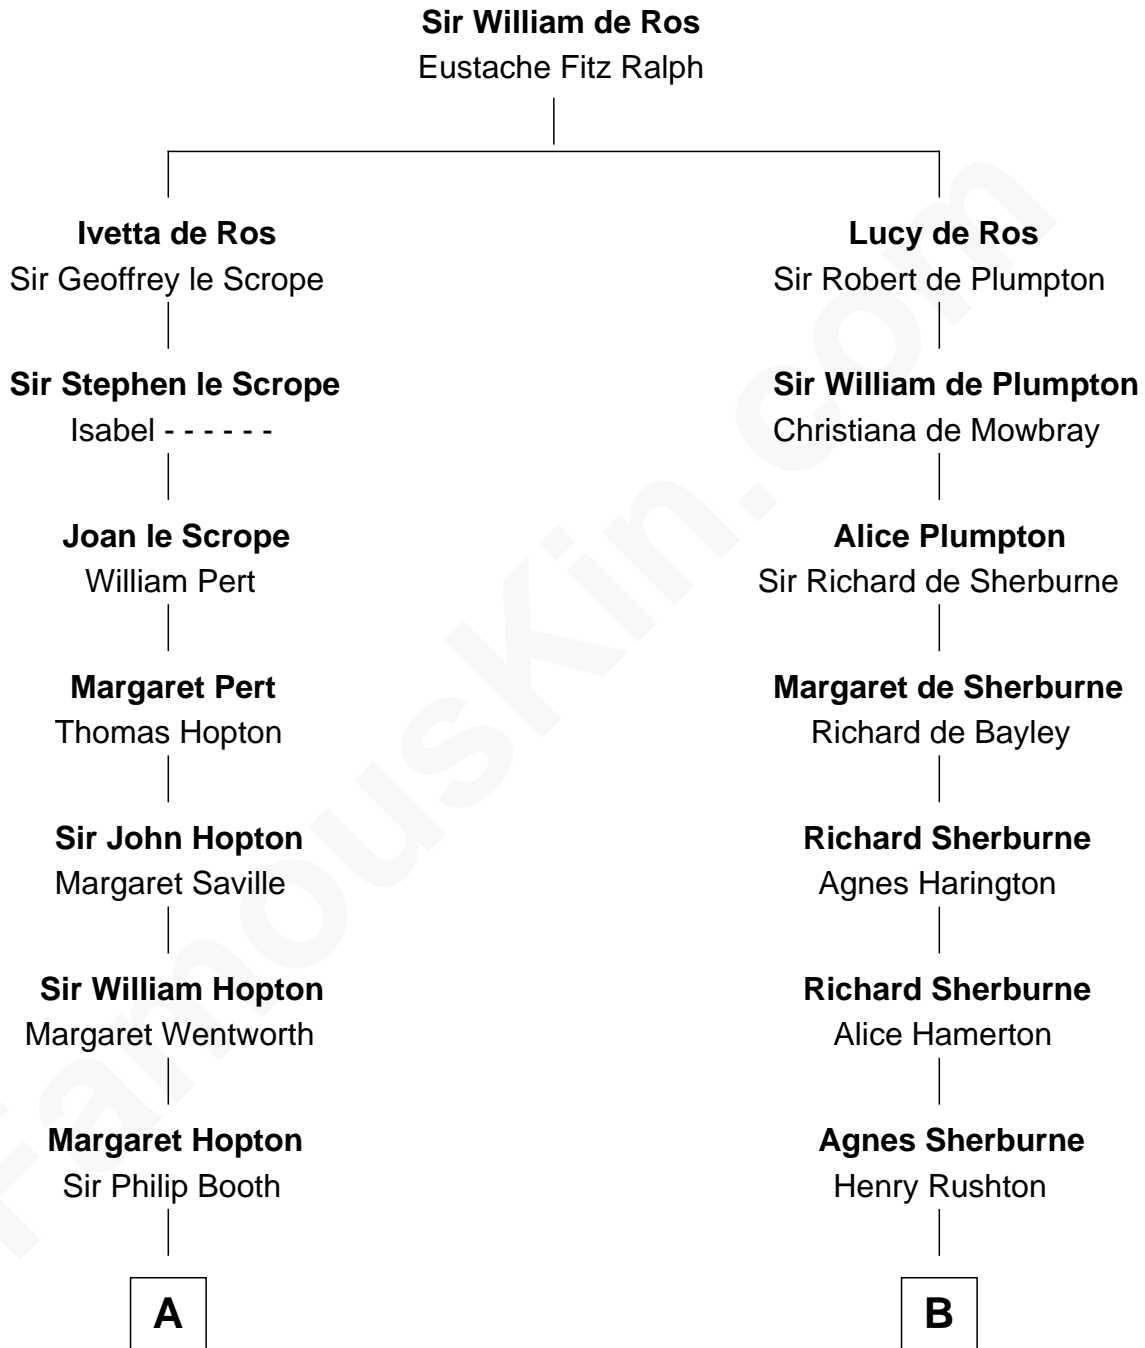

FamousKin.com

Relationship Chart of

Thomas Jefferson

3rd U.S. President and Signer of the Declaration of Independence

16th cousin 5 times removed of

Bing Crosby

Singer and Movie Actor

C

—
Ruby Foster

Nathaniel Crosby

—
Nathaniel Crosby

Mary Lincoln

—
Nathaniel Crosby

Cordelia Jane Smith

—
Harry Lincoln Crosby

Catherine Harrigan