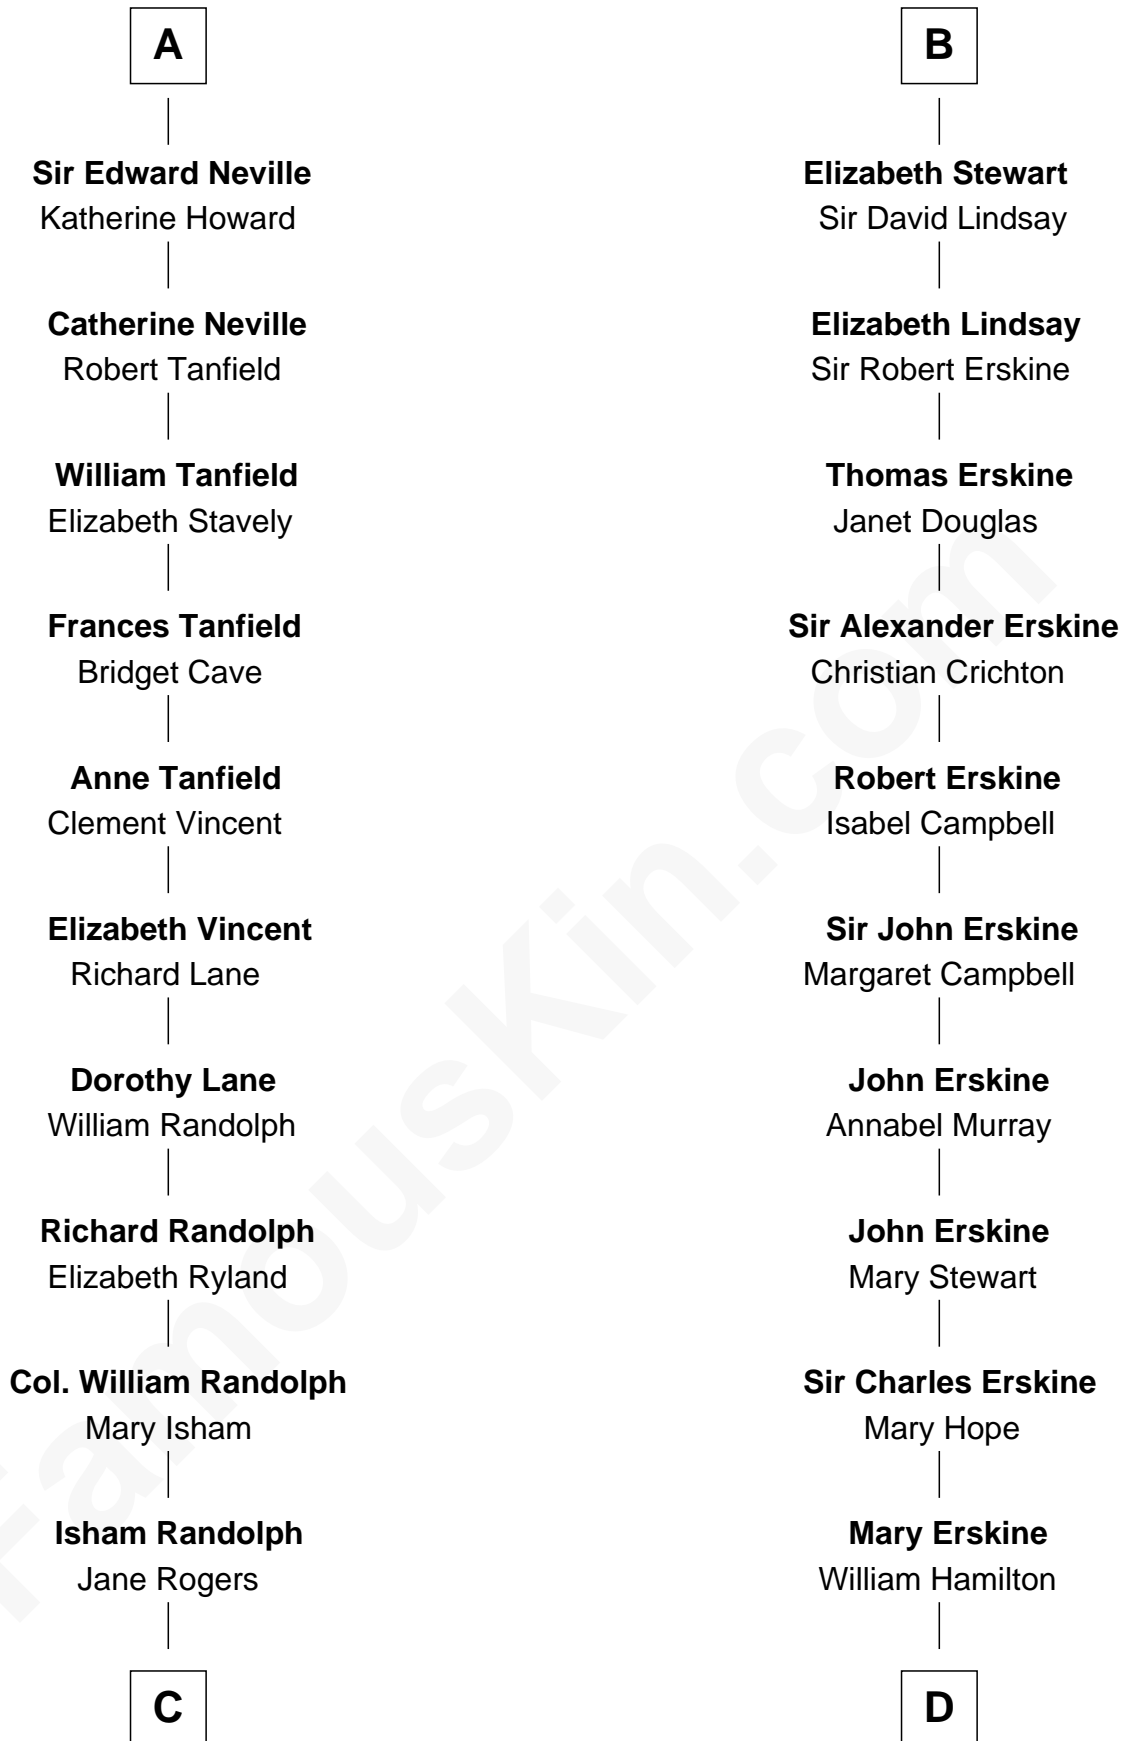

FamousKin.com

Relationship Chart of Thomas Jefferson

3rd U.S. President and Signer of the Declaration of Independence

18th cousin of

Major John Pitcairn

British Commander at Battle of Lexington

C

Jane Randolph
Peter Jefferson

Thomas Jefferson
3rd U.S. President

D

Katherine Hamilton
Rev. David Pitcairn

Major John Pitcairn
British Commander at Lexington

FamousKin.com