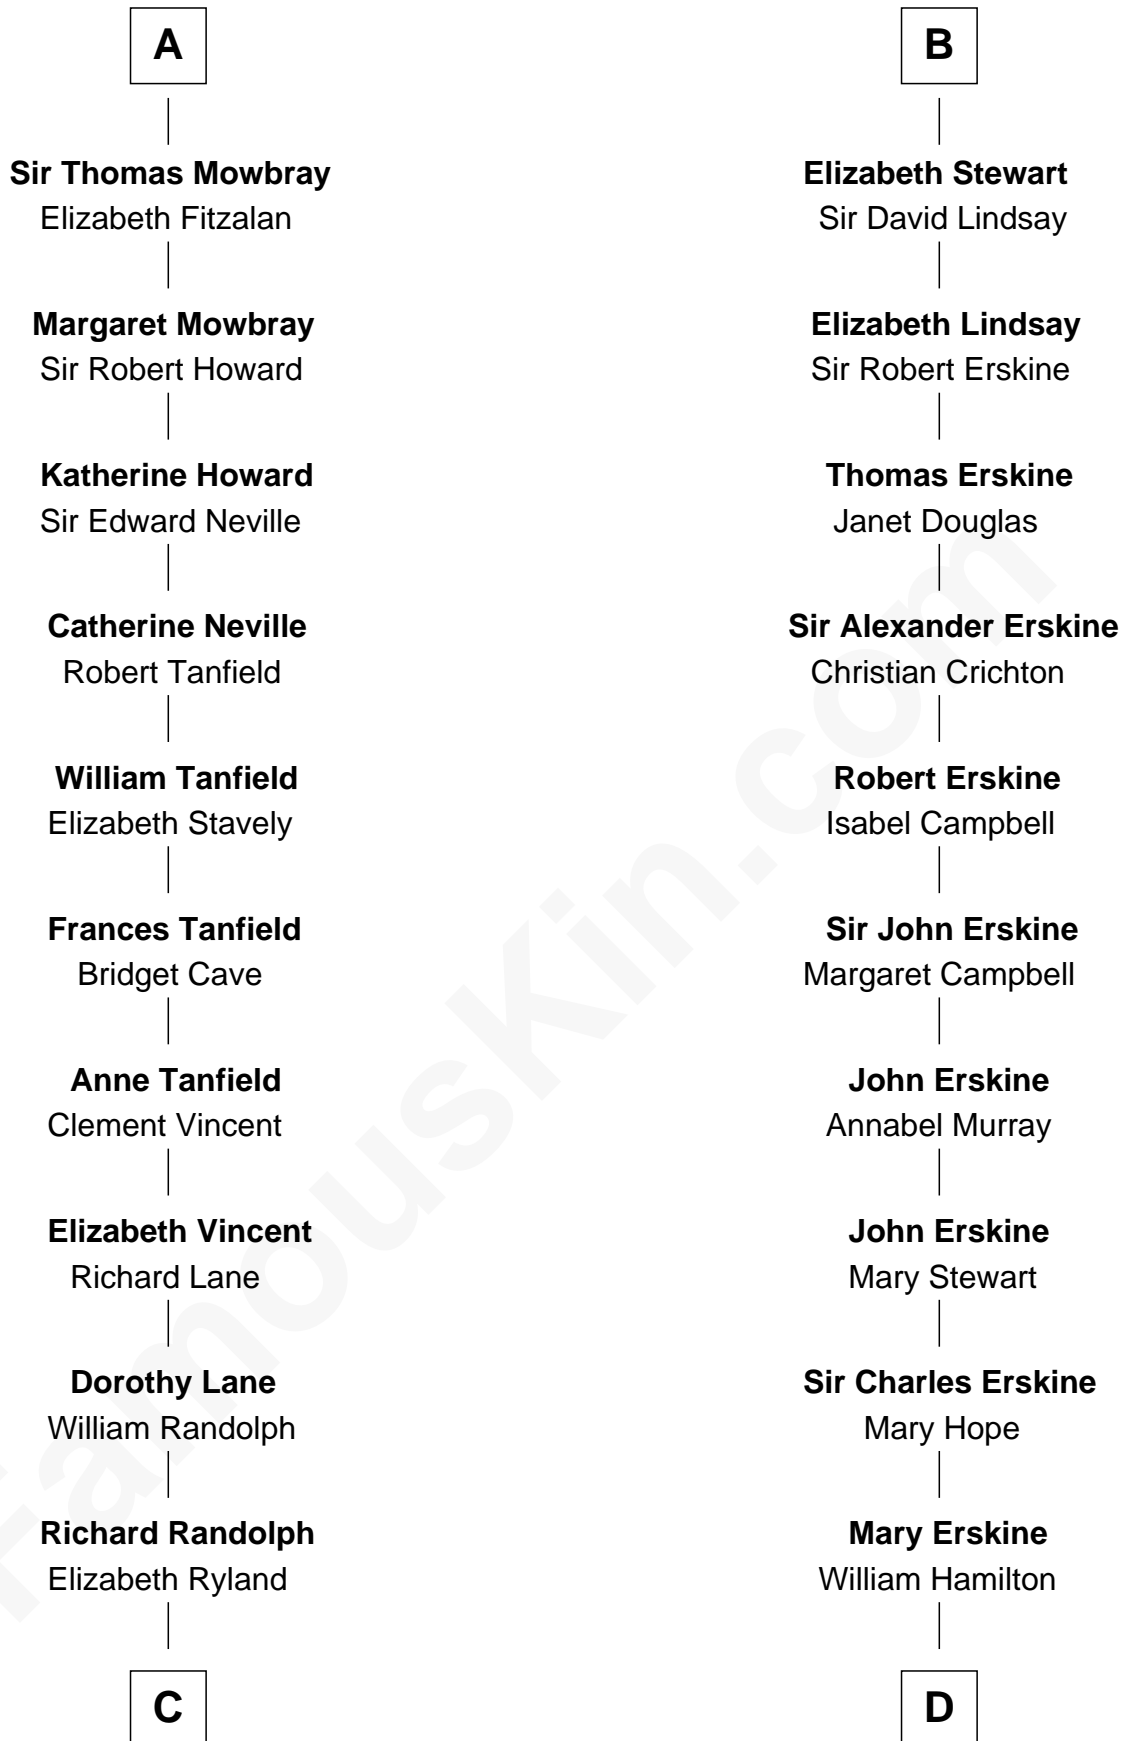

FamousKin.com

Relationship Chart of

Thomas Jefferson

3rd U.S. President and Signer of the Declaration of Independence

18th cousin 2 times removed of

Major John Pitcairn

British Commander at Battle of Lexington

C

Col. William Randolph

Mary Isham

Isham Randolph

Jane Rogers

Jane Randolph

Peter Jefferson

Thomas Jefferson