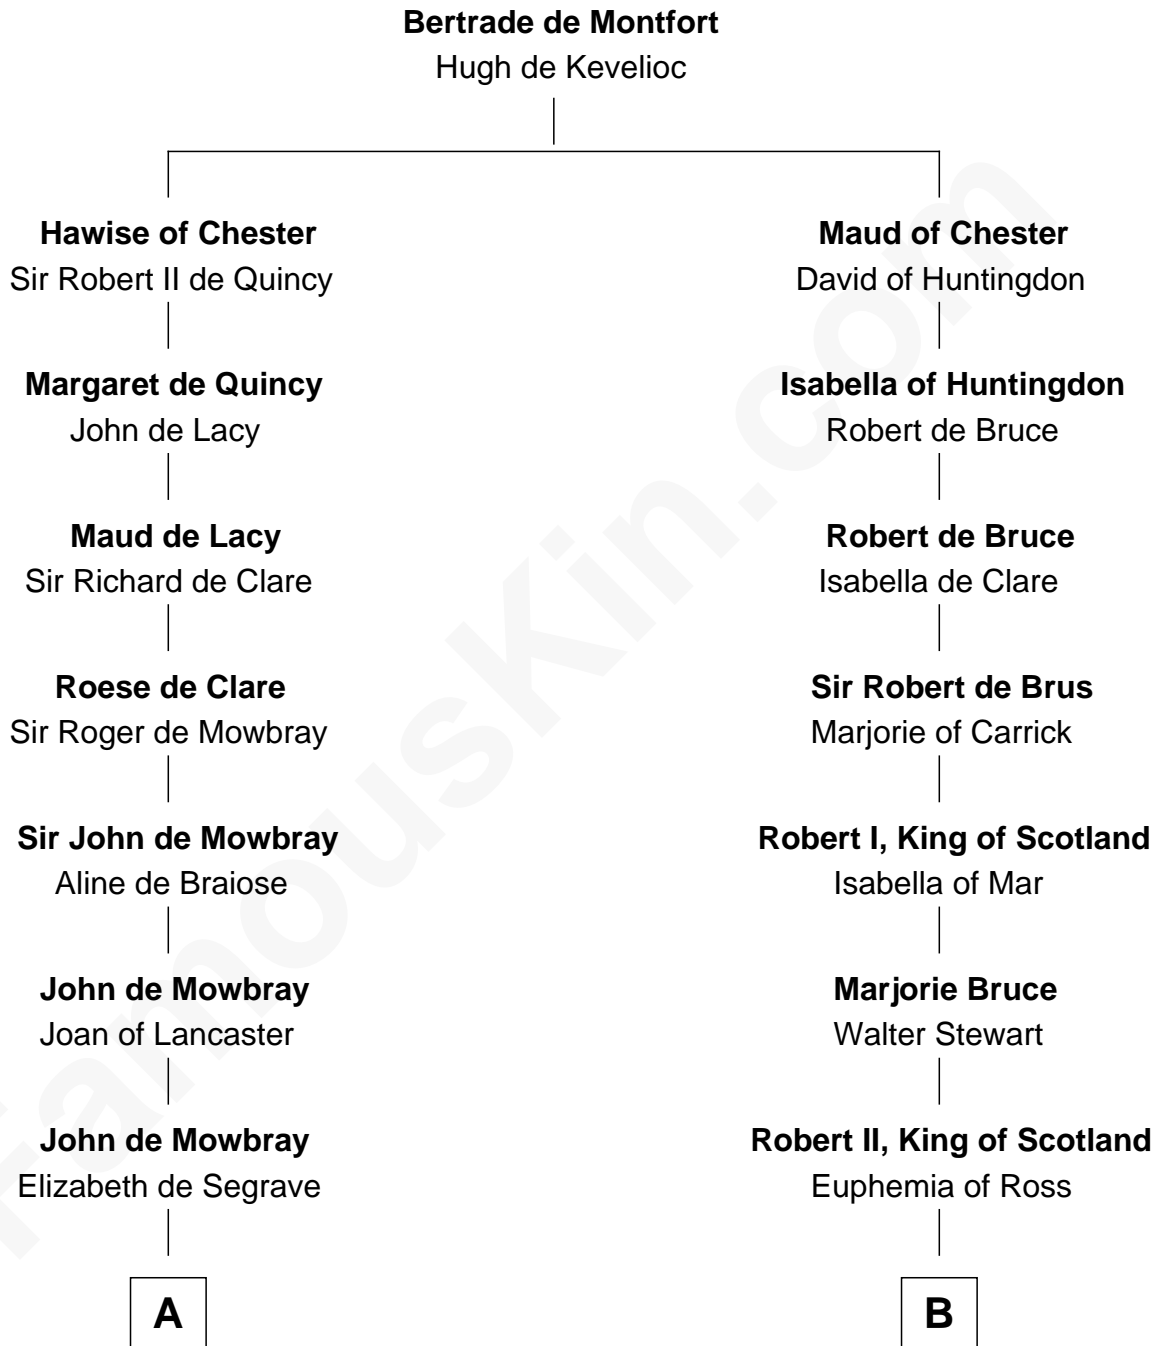

FamousKin.com

Relationship Chart of

Thomas Jefferson

3rd U.S. President and Signer of the Declaration of Independence

18th cousin 2 times removed of

Major John Pitcairn

British Commander at Battle of Lexington

C

Col. William Randolph

Mary Isham

Isham Randolph

Jane Rogers

Jane Randolph

Peter Jefferson

Thomas Jefferson

3rd U.S. President

D

Katherine Hamilton

Rev. David Pitcairn

Major John Pitcairn

British Commander at Lexington

FamousKin.com