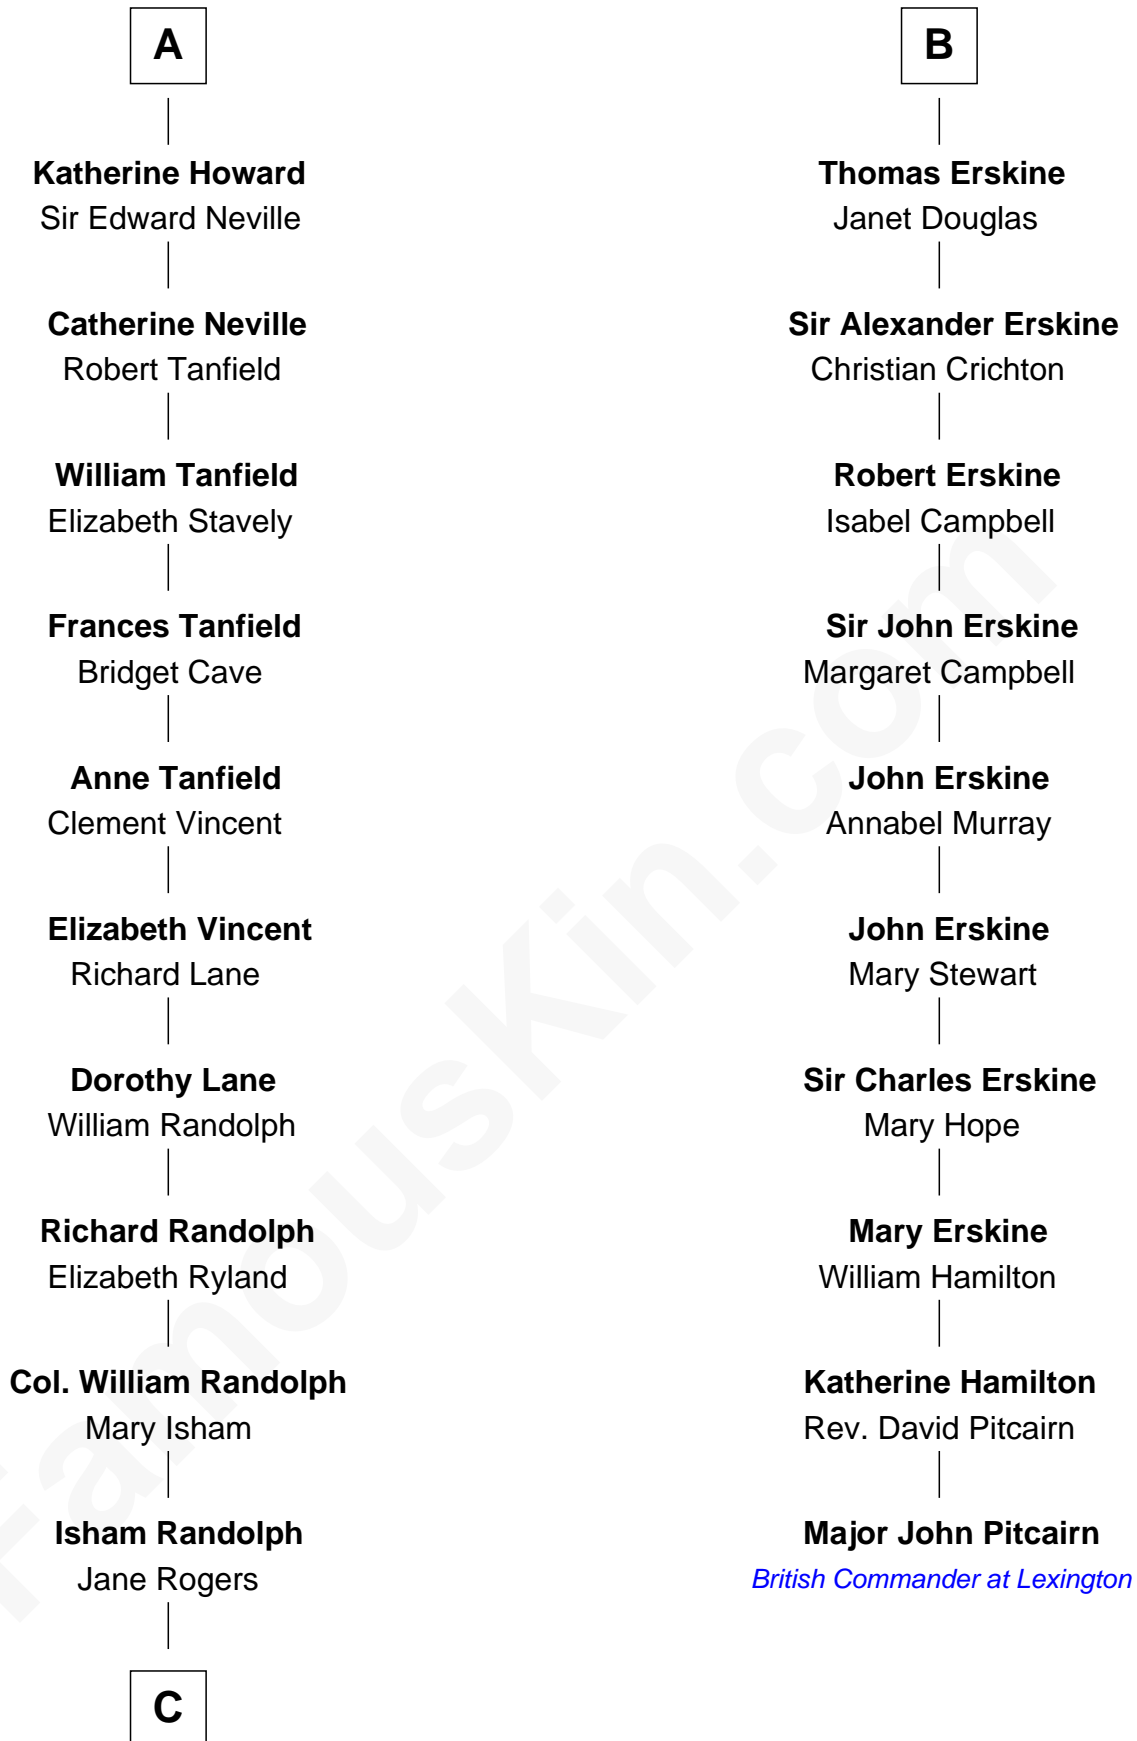

FamousKin.com

Relationship Chart of

Thomas Jefferson

3rd U.S. President and Signer of the Declaration of Independence

16th cousin 2 times removed of

Major John Pitcairn

British Commander at Battle of Lexington

C

—
Jane Randolph

Peter Jefferson

—
Thomas Jefferson

3rd U.S. President

FamousKin.com