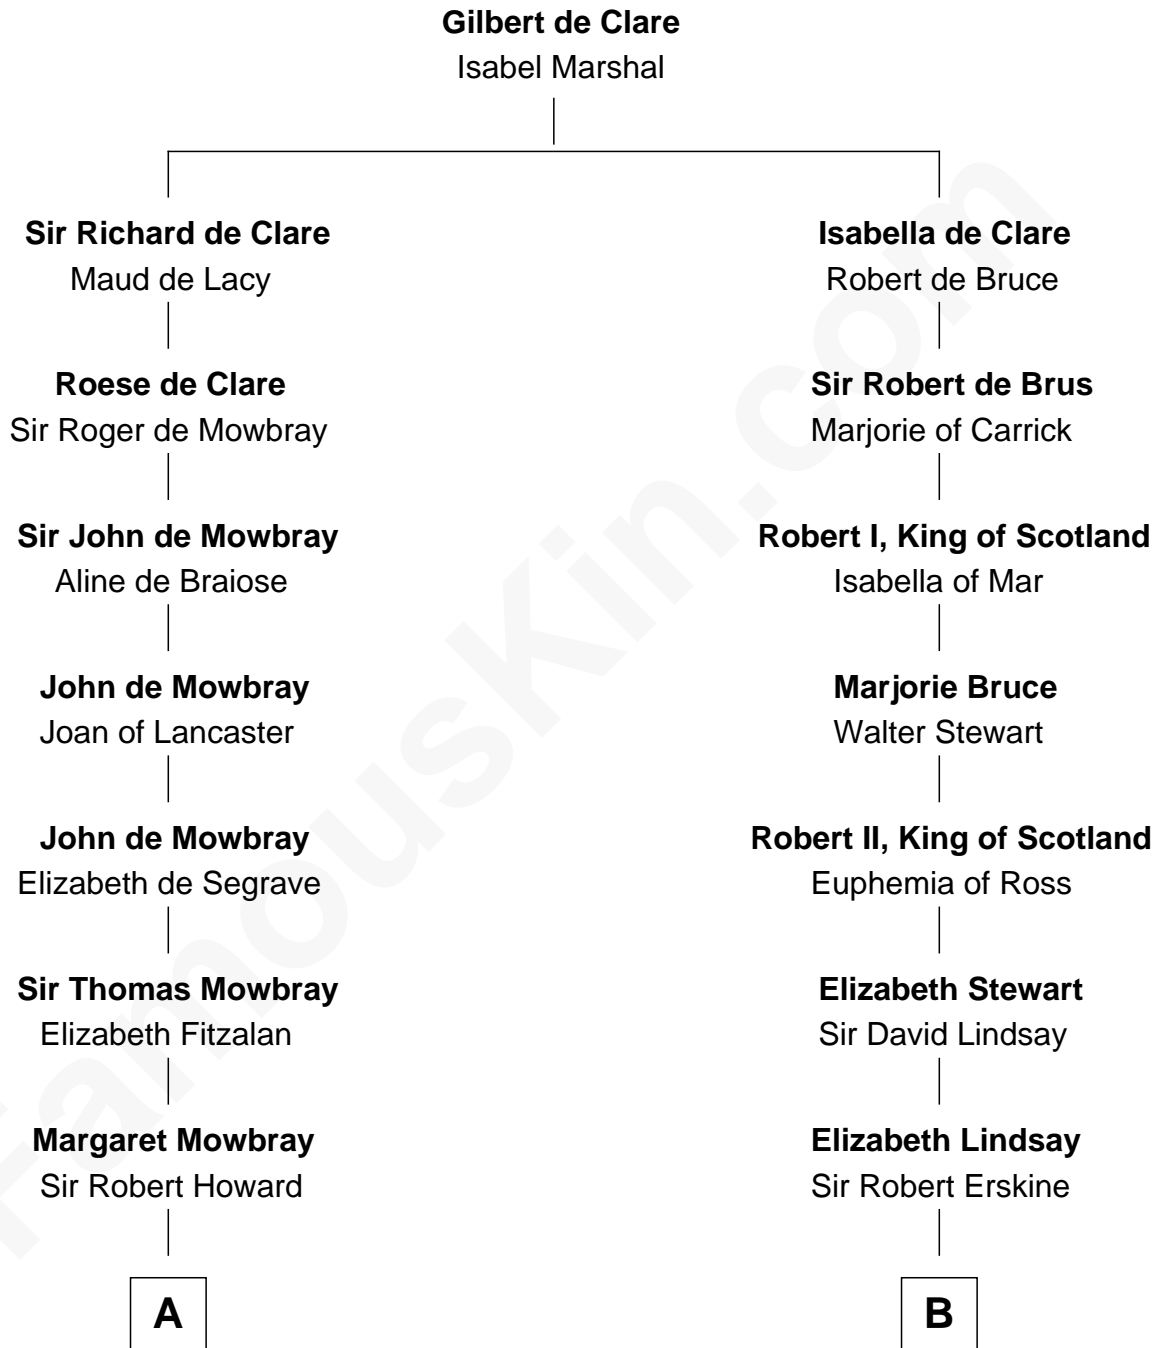

FamousKin.com

Relationship Chart of

Thomas Jefferson

3rd U.S. President and Signer of the Declaration of Independence

16th cousin 2 times removed of

Major John Pitcairn

British Commander at Battle of Lexington

C

—
Jane Randolph

Peter Jefferson

—
Thomas Jefferson

3rd U.S. President

FamousKin.com