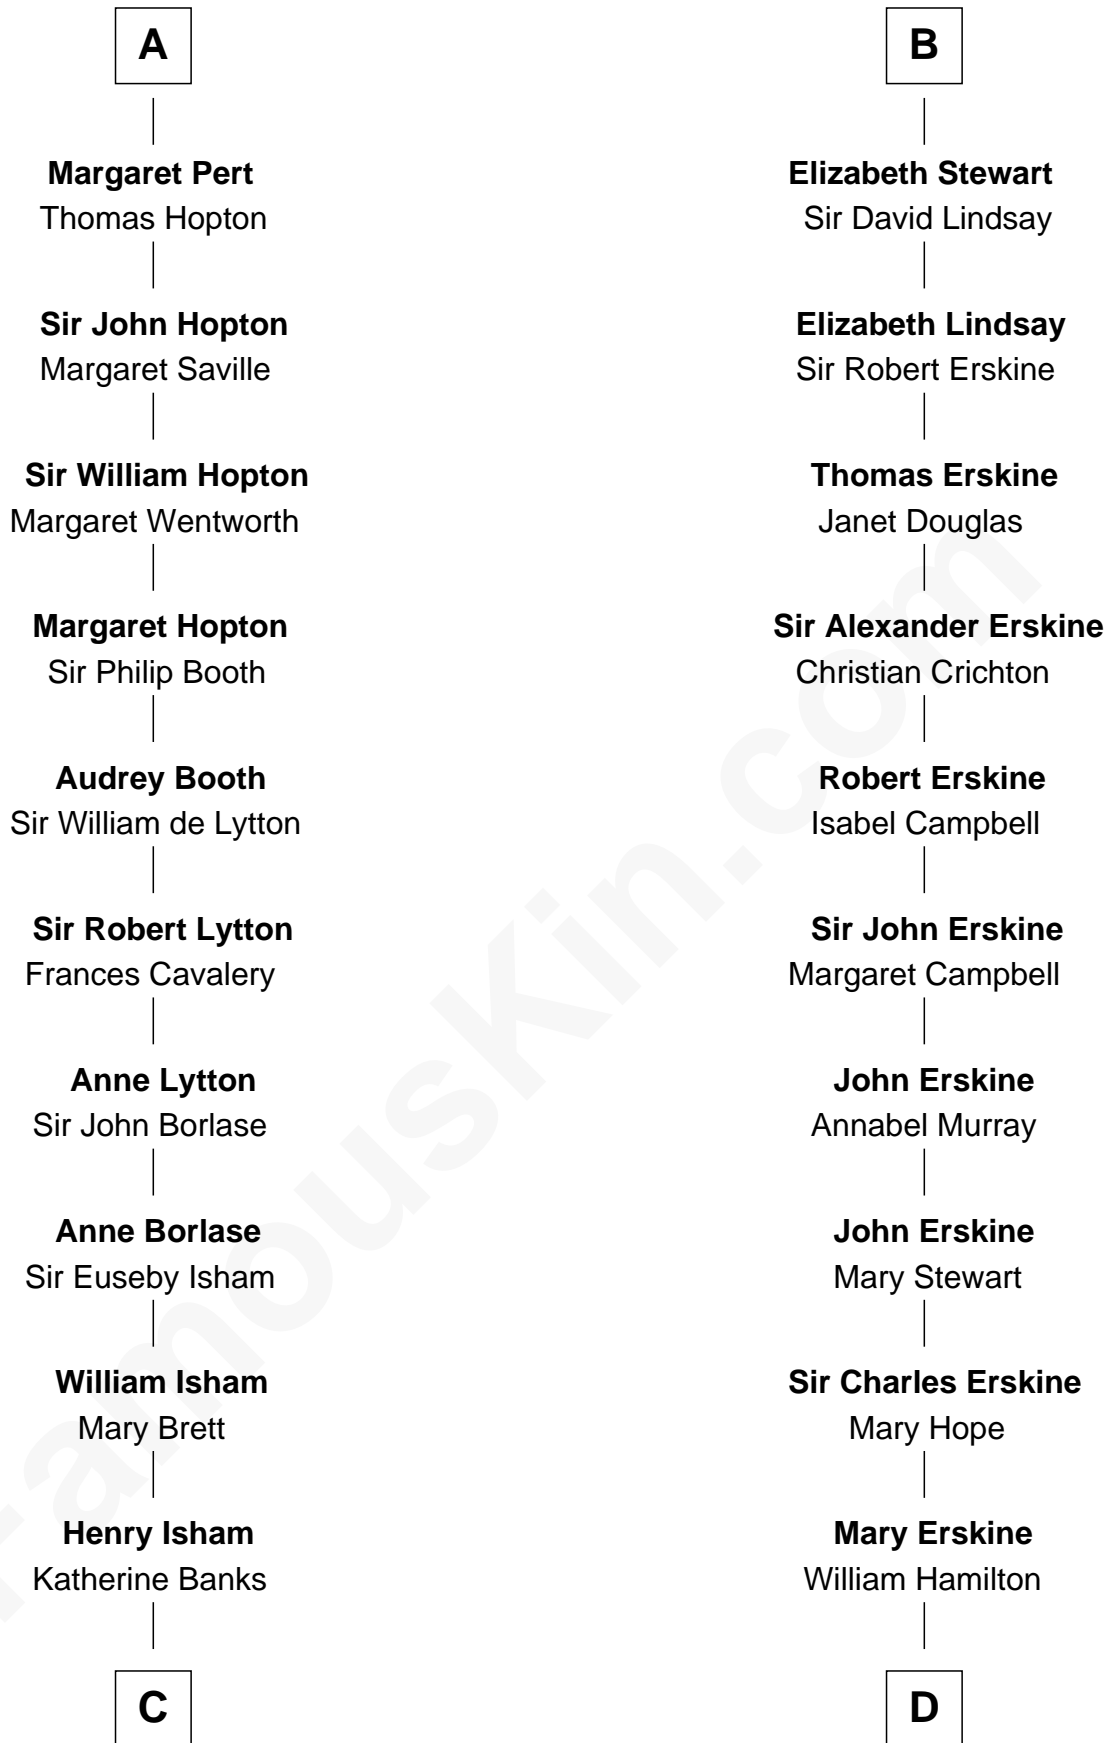

FamousKin.com

Relationship Chart of

Thomas Jefferson

3rd U.S. President and Signer of the Declaration of Independence

18th cousin 2 times removed of

Major John Pitcairn

British Commander at Battle of Lexington

C

Mary Isham
Col. William Randolph

Isham Randolph
Jane Rogers

Jane Randolph
Peter Jefferson

Thomas Jefferson
3rd U.S. President

D

Katherine Hamilton
Rev. David Pitcairn

Major John Pitcairn
British Commander at Lexington