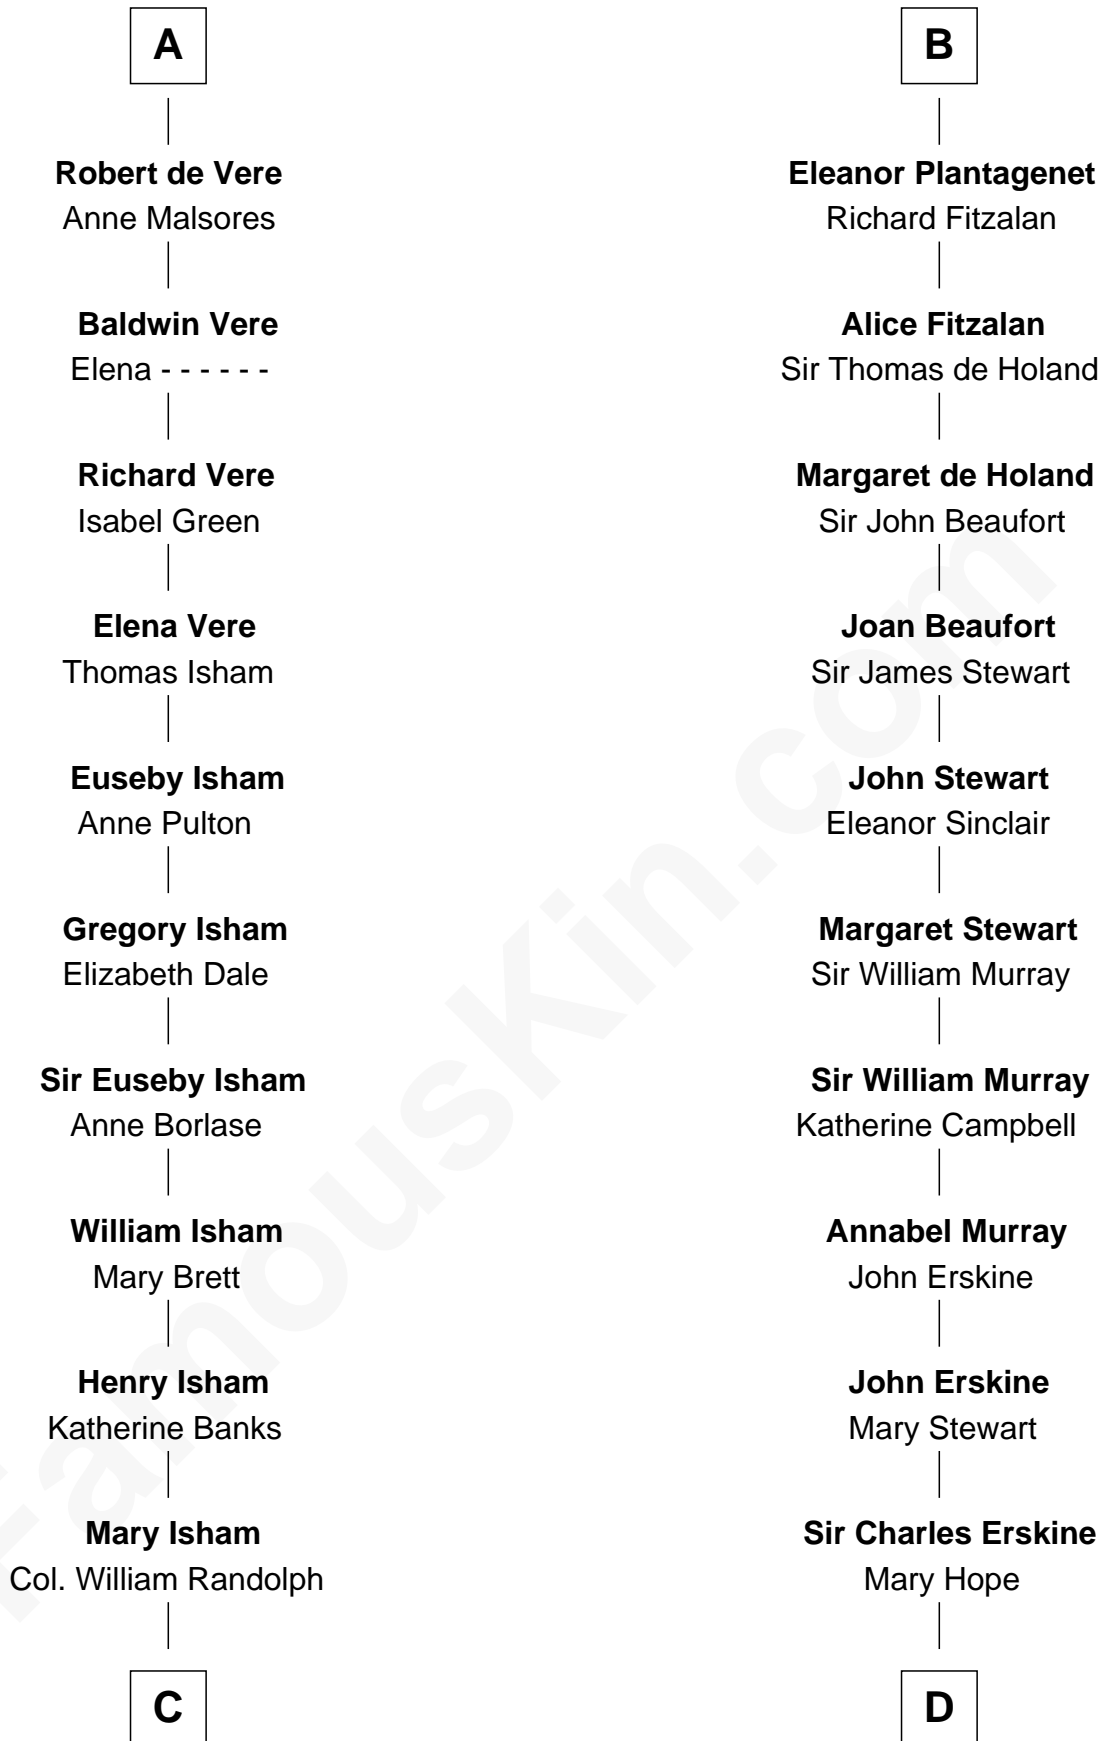

## Relationship Chart of

### Thomas Jefferson

3rd U.S. President and Signer of the Declaration of Independence

19th cousin of

### Major John Pitcairn

British Commander at Battle of Lexington

**C**

**Isham Randolph**

Jane Rogers

**Jane Randolph**

Peter Jefferson

**Thomas Jefferson**