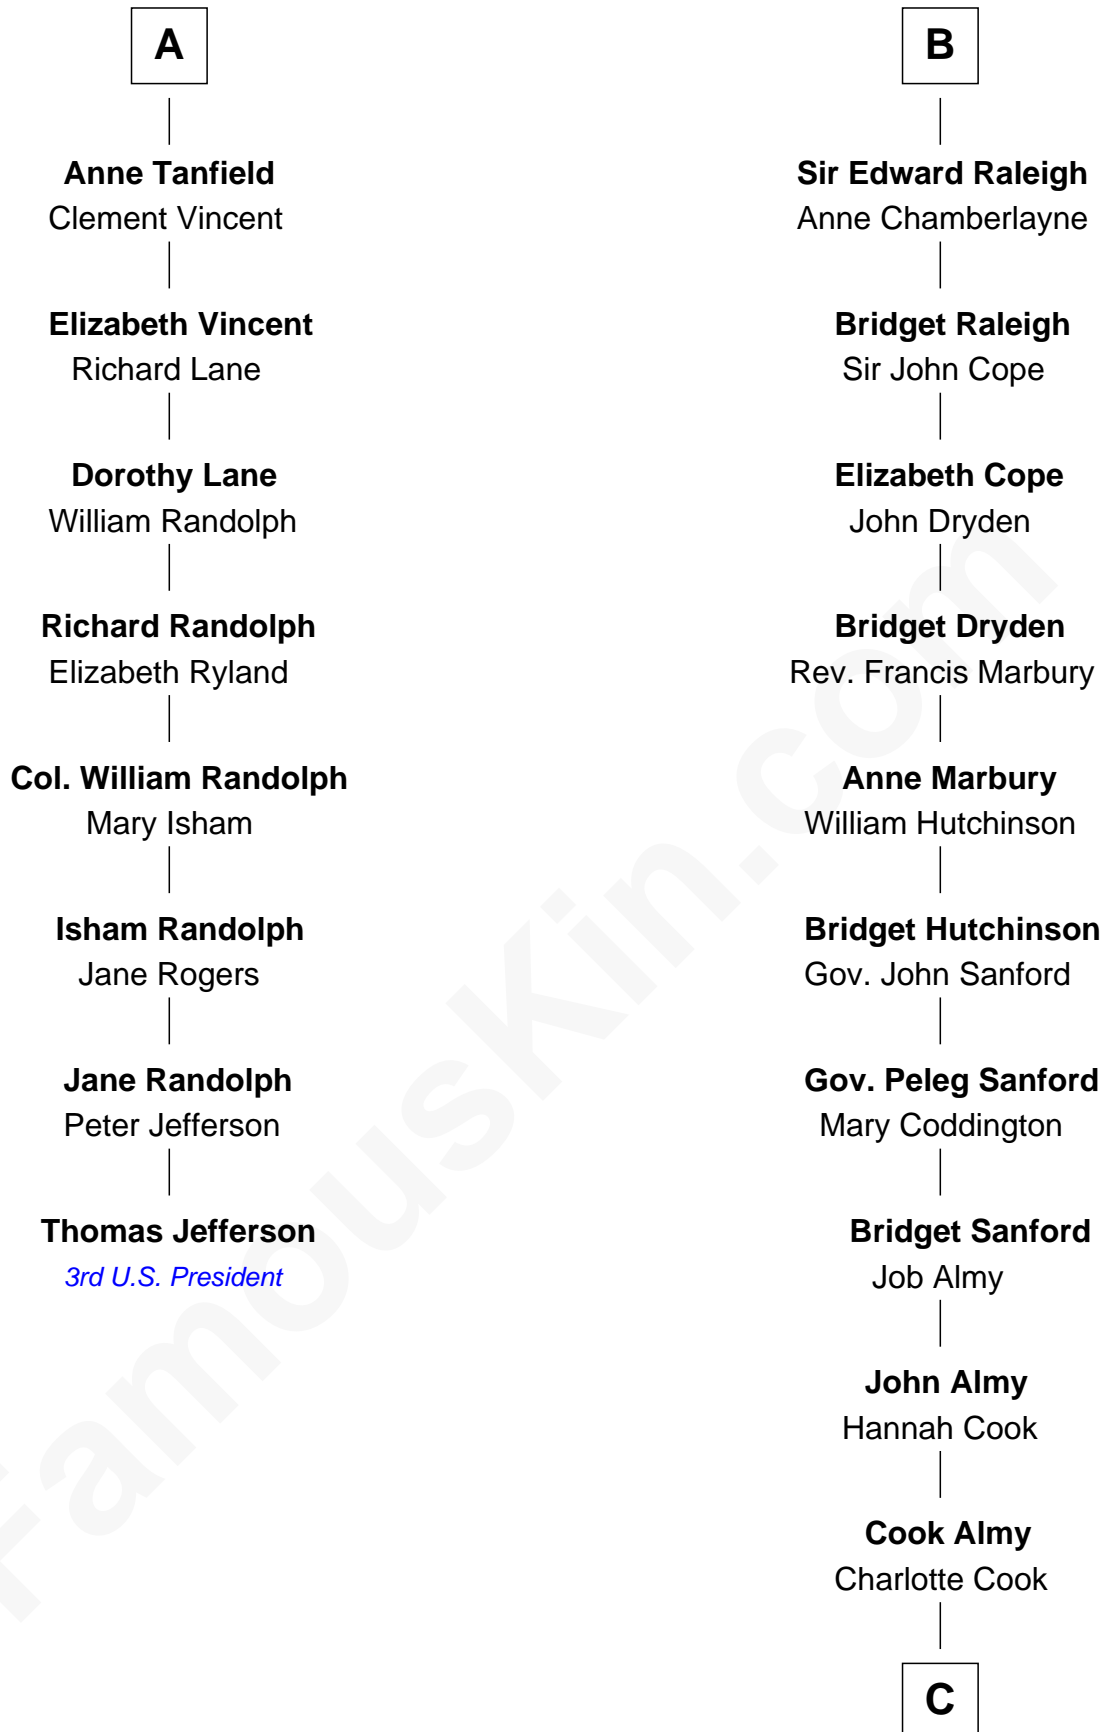

FamousKin.com

Relationship Chart of

Thomas Jefferson

3rd U.S. President and Signer of the Declaration of Independence

14th cousin 7 times removed of

Marilyn Monroe

Actress, Model, and Singer

Sir Hugh I de Audley

Frances Tanfield
Bridget Cave

A

Hugh de Audley
Margaret de Clare

Margaret de Audley
Ralph de Stafford

Elizabeth de Stafford
John de Ferrers

Robert de Ferrers
Margaret Despencer

Phillippa Ferrers
Sir Thomas Greene

Elizabeth Greene
William Raleigh

Sir Edward Raleigh
Margaret Verney

B

C

Samuel Elam Almy

Susan Bateman

Susan Bateman Almy

Charles Adams Gifford