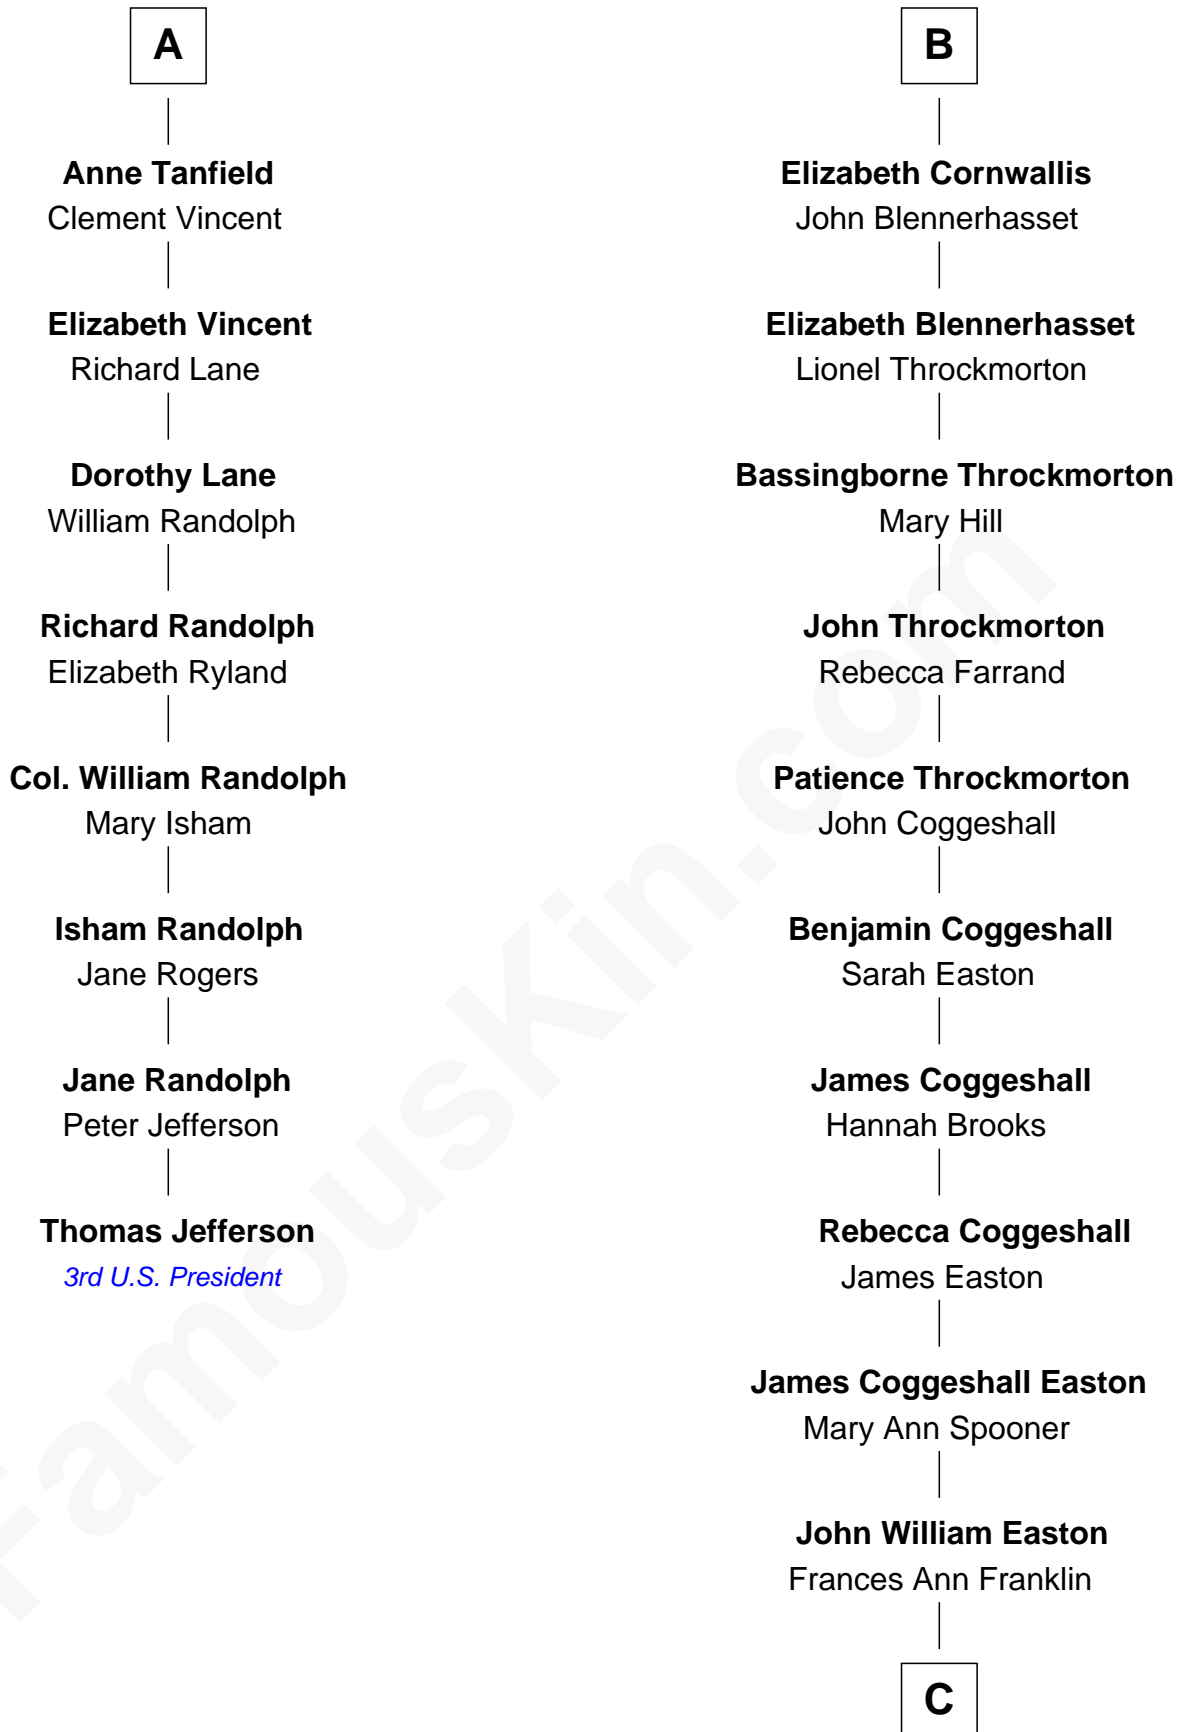

FamousKin.com

Relationship Chart of

Thomas Jefferson

3rd U.S. President and Signer of the Declaration of Independence

14th cousin 6 times removed of

Marilyn Monroe

Actress, Model, and Singer

C

Elizabeth Cutting Easton

William Congdon Tennant

Elizabeth Easton Tennant

Frederick Almy Gifford

Charles Stanley Gifford

Gladys Pearl Monroe

Marilyn Monroe

Actress, Model, and Singer