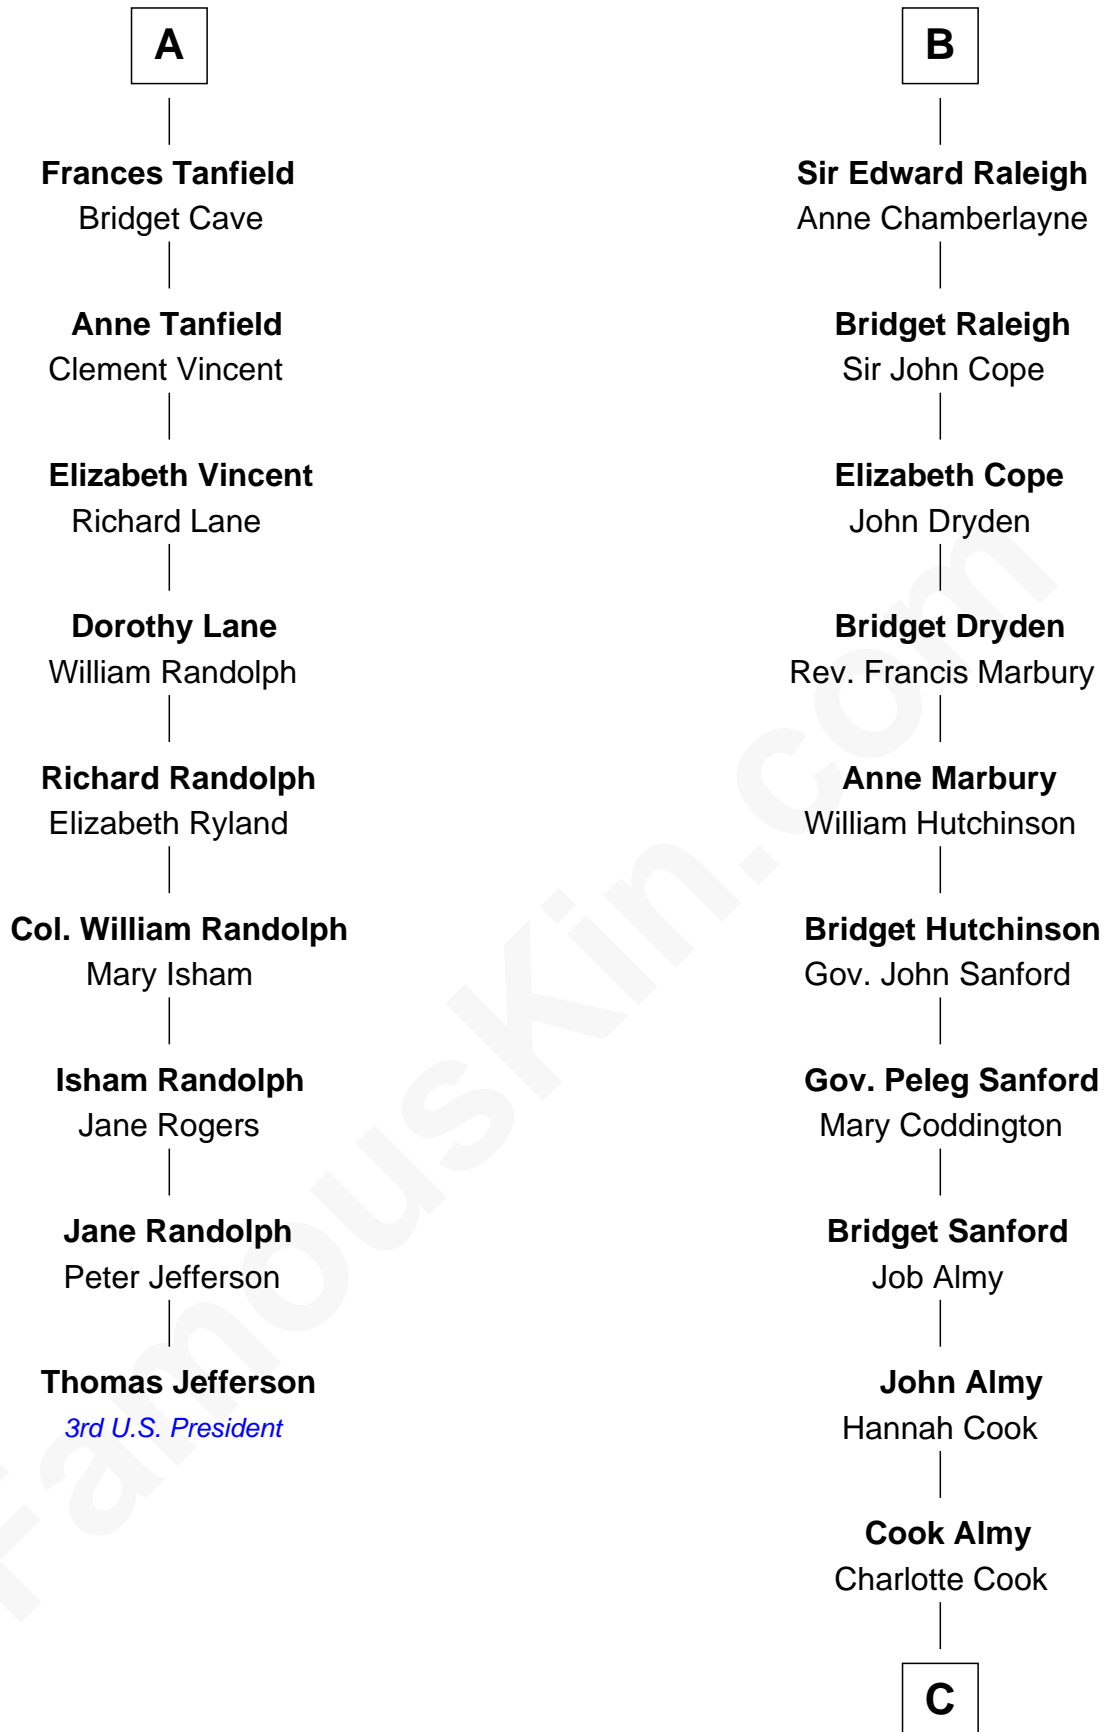

FamousKin.com

Relationship Chart of

Thomas Jefferson

3rd U.S. President and Signer of the Declaration of Independence

15th cousin 6 times removed of

Marilyn Monroe

Actress, Model, and Singer

Humphrey de Bohun
Elizabeth Plantagenet

Sir William de Bohun
Elizabeth de Badlesmere

Elizabeth de Bohun
Sir Richard Fitzalan

Elizabeth Fitzalan
Sir Thomas Mowbray

Margaret Mowbray
Sir Robert Howard

Katherine Howard
Sir Edward Neville

Catherine Neville
Robert Tanfield

William Tanfield
Elizabeth Stavely

A

Eleanor de Bohun
Sir James le Boteler

Pernel le Boteler
Sir Gilbert Talbot

Sir Richard Talbot
Ankaret le Strange

Mary Talbot
Sir Thomas Greene

Sir Thomas Greene
Phillippa Ferrers

Elizabeth Greene
William Raleigh

Sir Edward Raleigh
Margaret Verney

B

C

Samuel Elam Almy

Susan Bateman

Susan Bateman Almy

Charles Adams Gifford