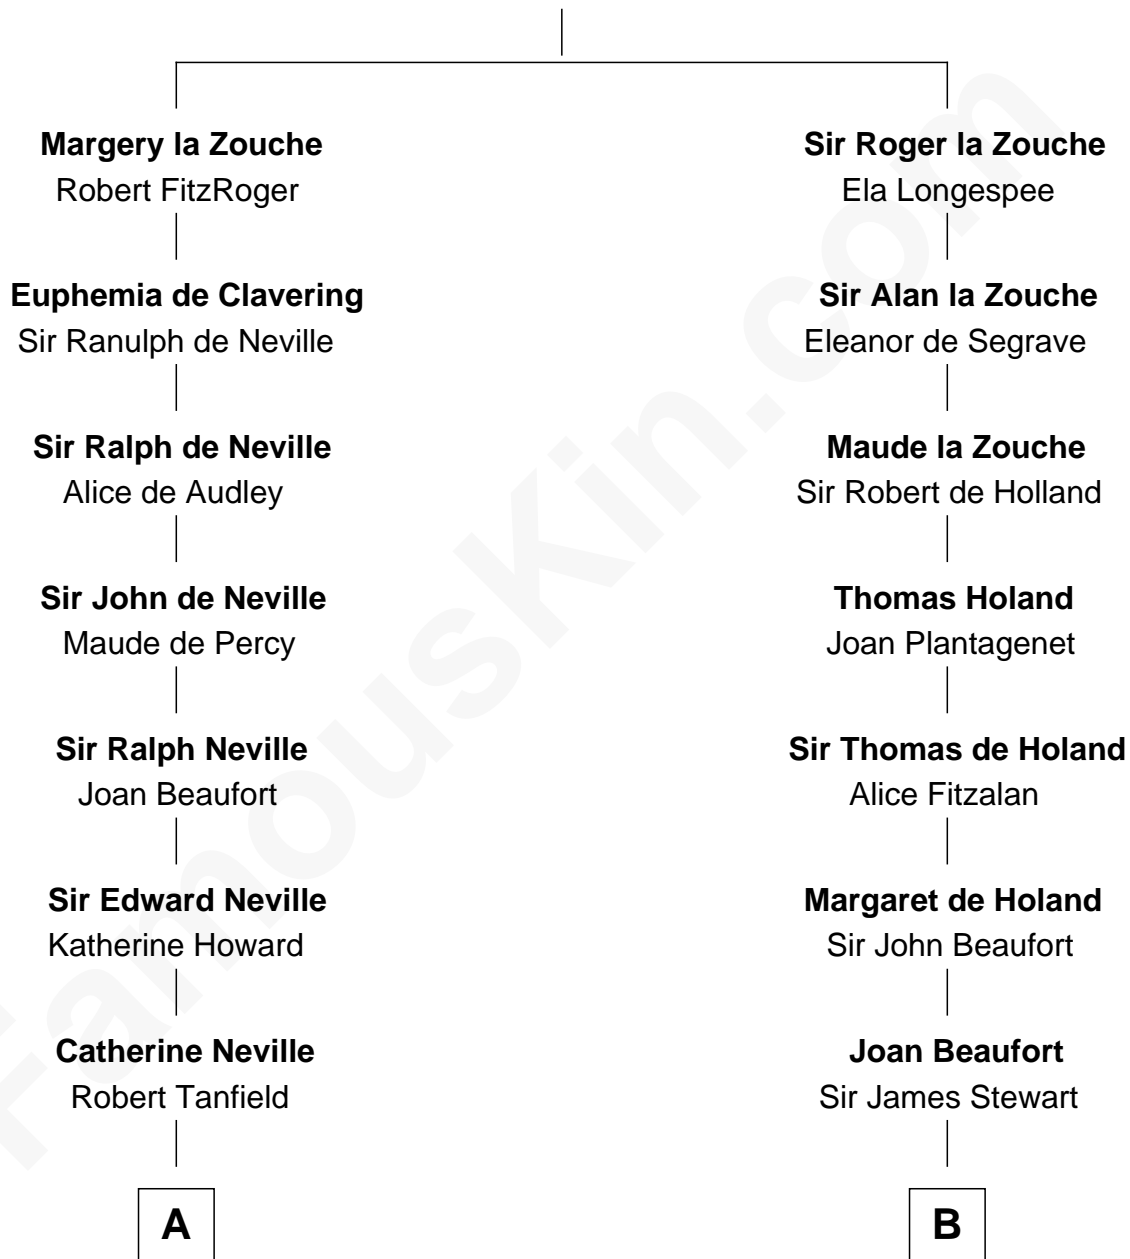

FamousKin.com

Relationship Chart of

Thomas Jefferson

3rd U.S. President and Signer of the Declaration of Independence

16th cousin 3 times removed of

Noel Coward

Playwright, Actor, and Songwriter

Alan la Zouche

Ellen de Quincy

C

Henry Gordon Veitch

Mary Kathleen Synch

Violet Agnes Veitch

Arthur Sabin Coward

Noel Coward

Playwright, Actor, and Songwriter