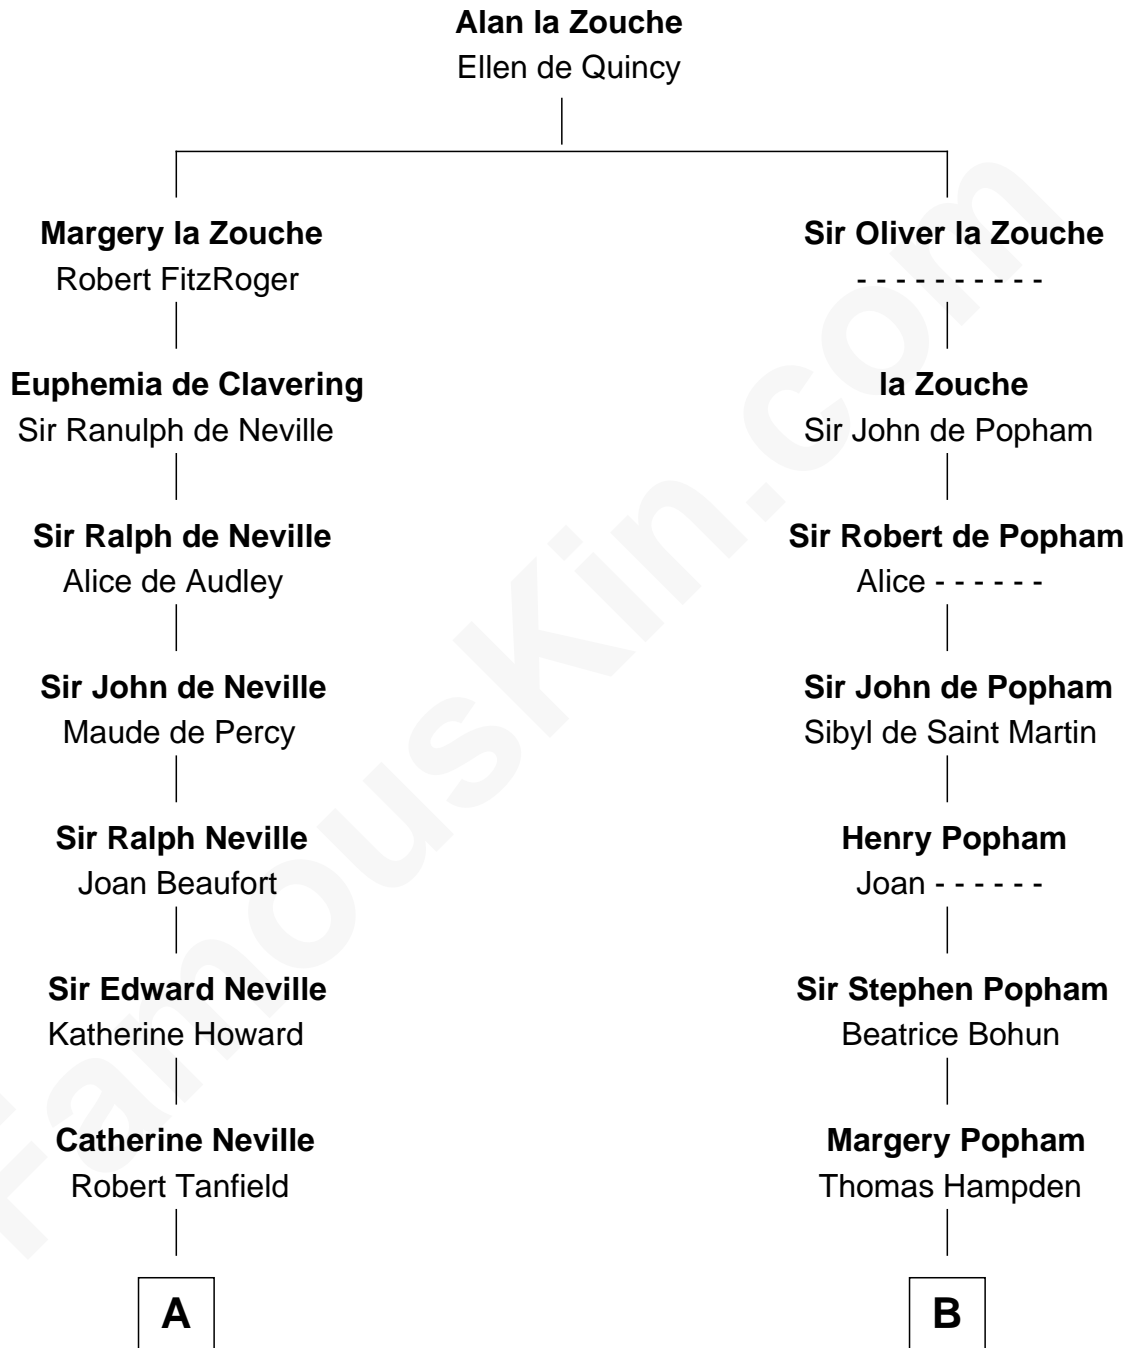

FamousKin.com

Relationship Chart of

Thomas Jefferson

3rd U.S. President and Signer of the Declaration of Independence

12th cousin 4 times removed of

Edmund Waller

English Poet and Politician

A

William Tanfield
Elizabeth Stavely

Frances Tanfield
Bridget Cave

Anne Tanfield
Clement Vincent

Elizabeth Vincent
Richard Lane

Dorothy Lane
William Randolph

Richard Randolph
Elizabeth Ryland

Col. William Randolph
Mary Isham