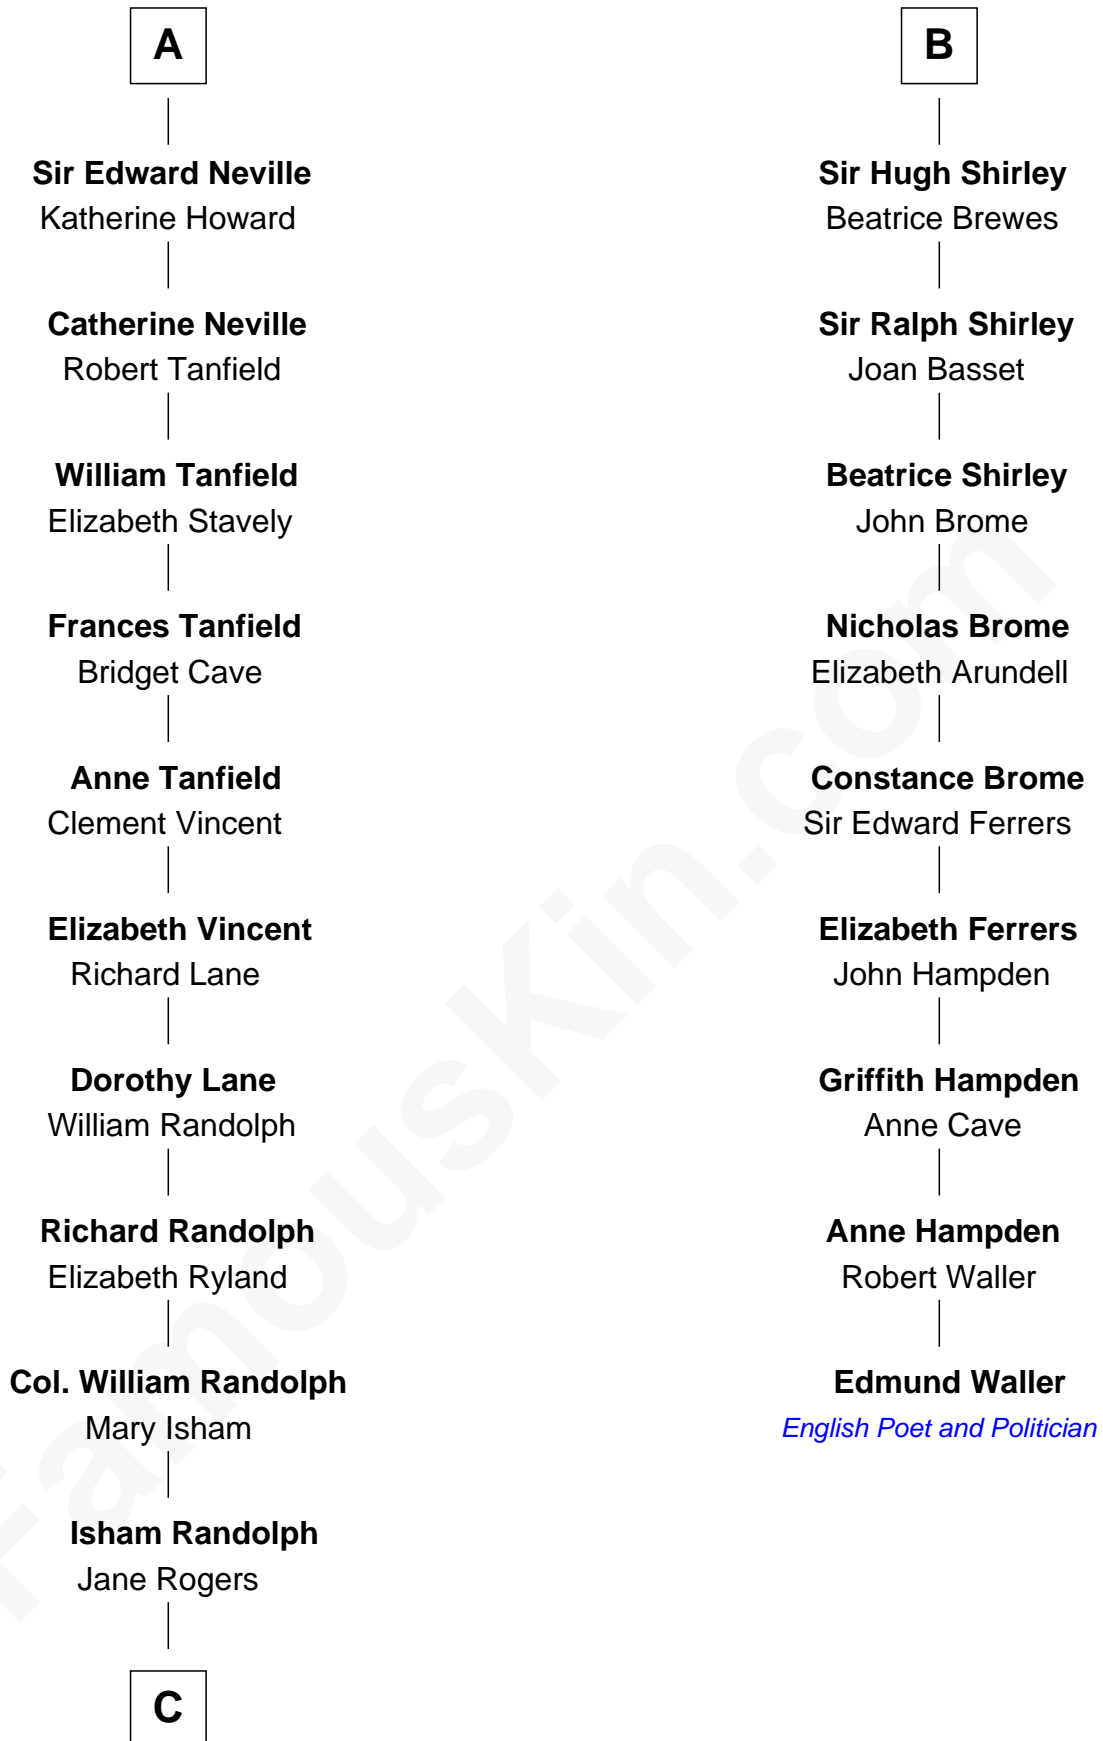

FamousKin.com

Relationship Chart of

Thomas Jefferson

3rd U.S. President and Signer of the Declaration of Independence

15th cousin 3 times removed of

Edmund Waller

English Poet and Politician

Gerard de Camville

Nichola de la Haye

C

—
Jane Randolph

Peter Jefferson

—
Thomas Jefferson

3rd U.S. President

FamousKin.com