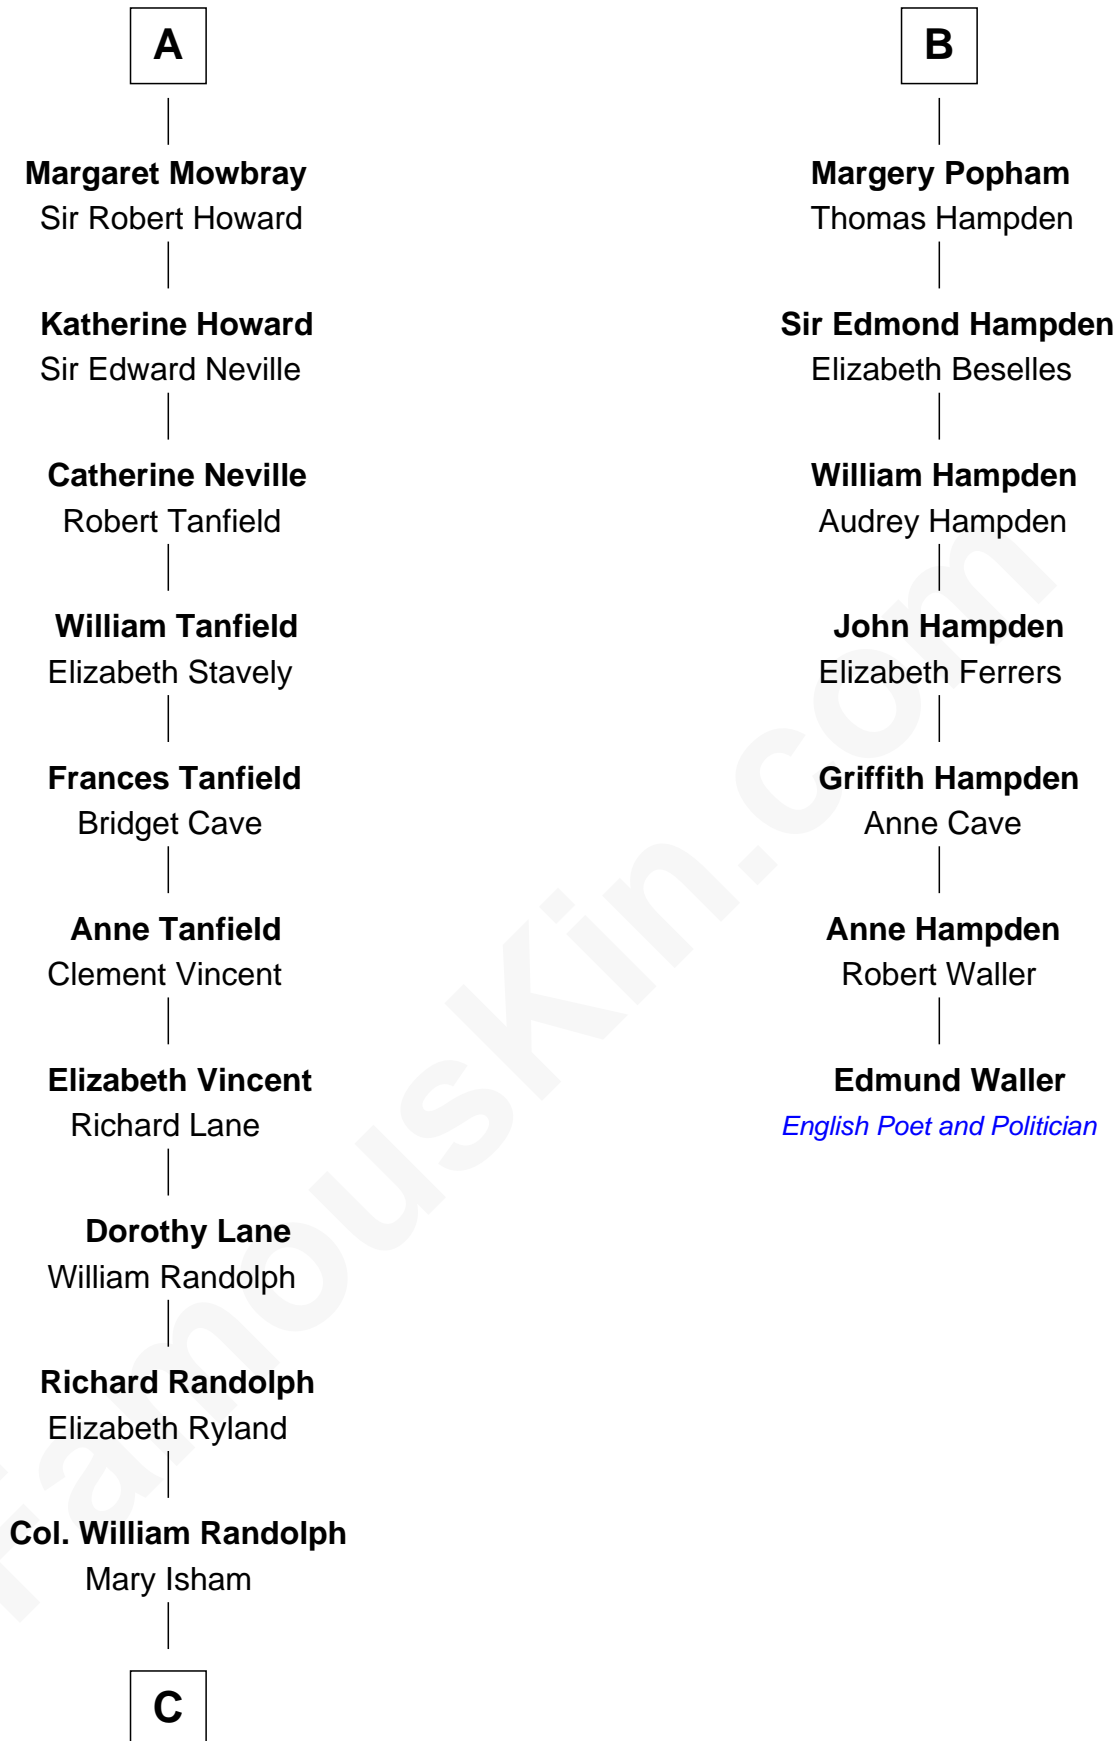

FamousKin.com

Relationship Chart of

Thomas Jefferson

3rd U.S. President and Signer of the Declaration of Independence

13th cousin 6 times removed of

Edmund Waller

English Poet and Politician

C

|
Isham Randolph

Jane Rogers

|
Jane Randolph

Peter Jefferson

|
Thomas Jefferson

3rd U.S. President

FamousKin.com