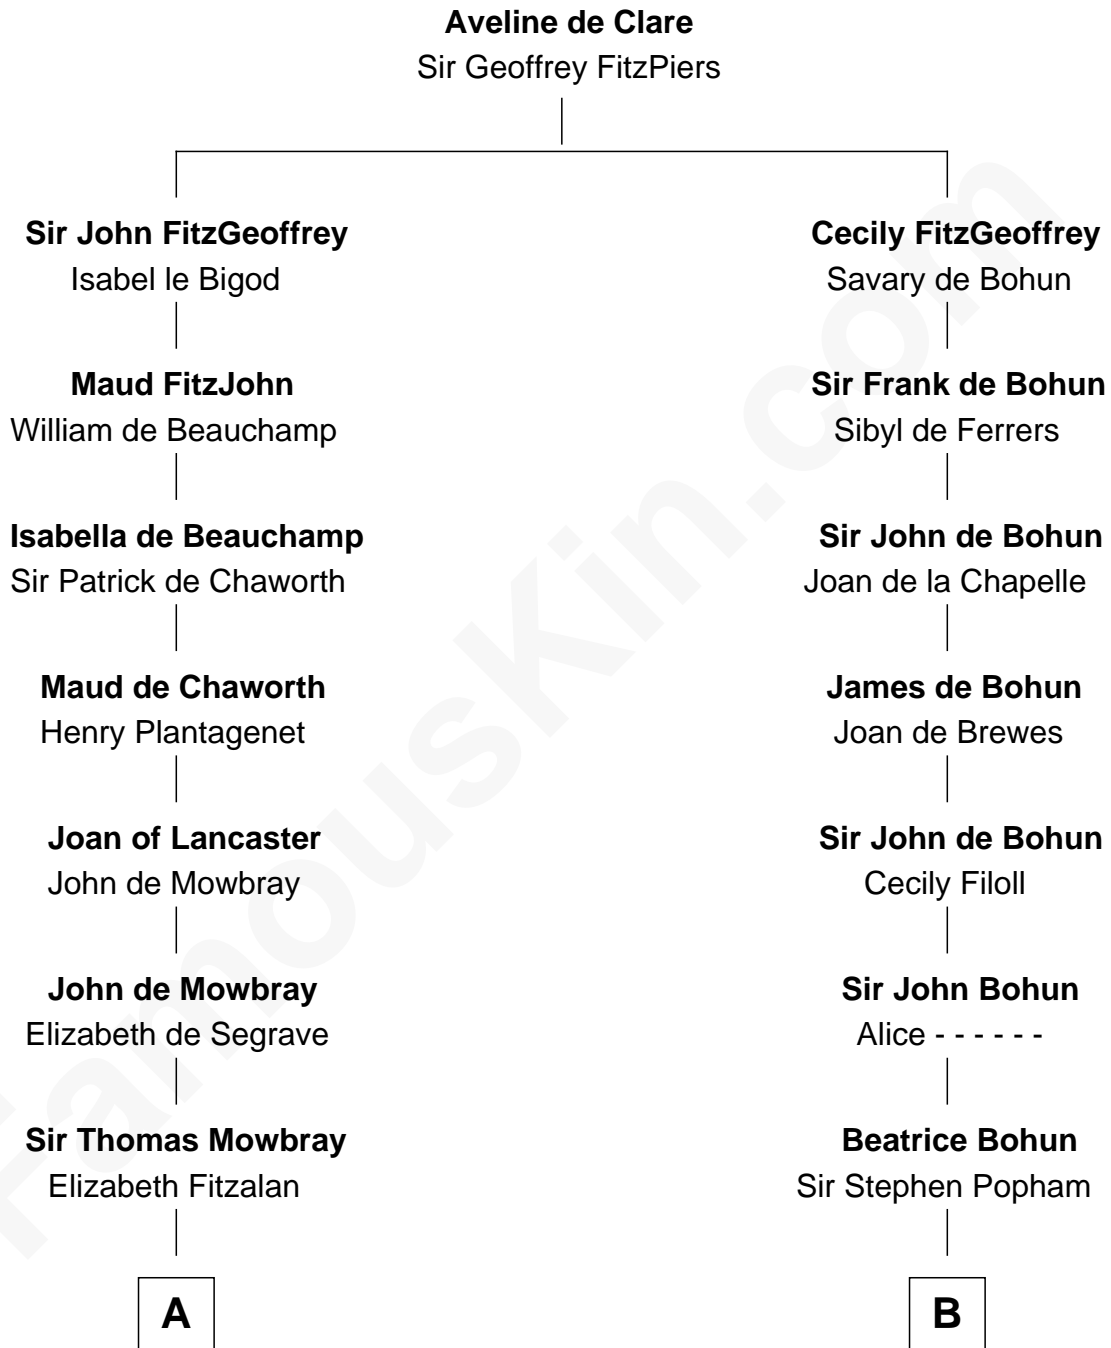

FamousKin.com

Relationship Chart of

Thomas Jefferson

3rd U.S. President and Signer of the Declaration of Independence

13th cousin 6 times removed of

Edmund Waller

English Poet and Politician

C

|
Isham Randolph

Jane Rogers

|
Jane Randolph

Peter Jefferson

|
Thomas Jefferson

3rd U.S. President

FamousKin.com