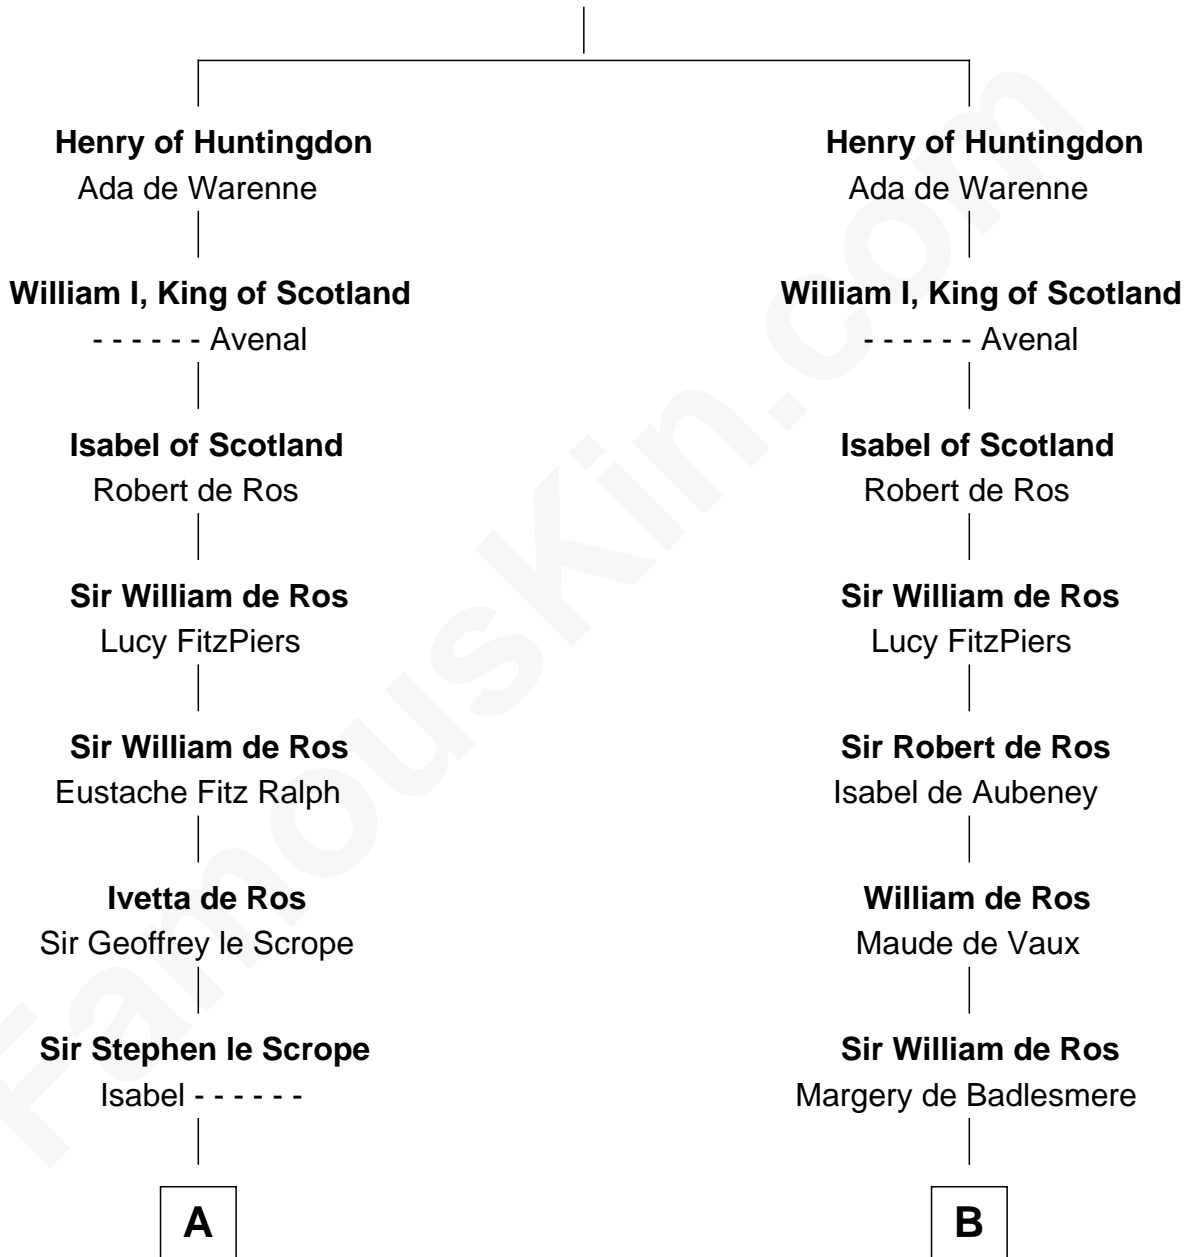

## Relationship Chart of

### Thomas Jefferson

3rd U.S. President and Signer of the Declaration of Independence

16th cousin 5 times removed of

**Edmund Waller**

English Poet and Politician

**David I, King of Scotland**  
Maud of Northumberland

**C**

Henry Isham  
Katherine Banks

Mary Isham  
Col. William Randolph

Isham Randolph  
Jane Rogers

Jane Randolph  
Peter Jefferson

Thomas Jefferson  
*3rd U.S. President*

FamousKin.com