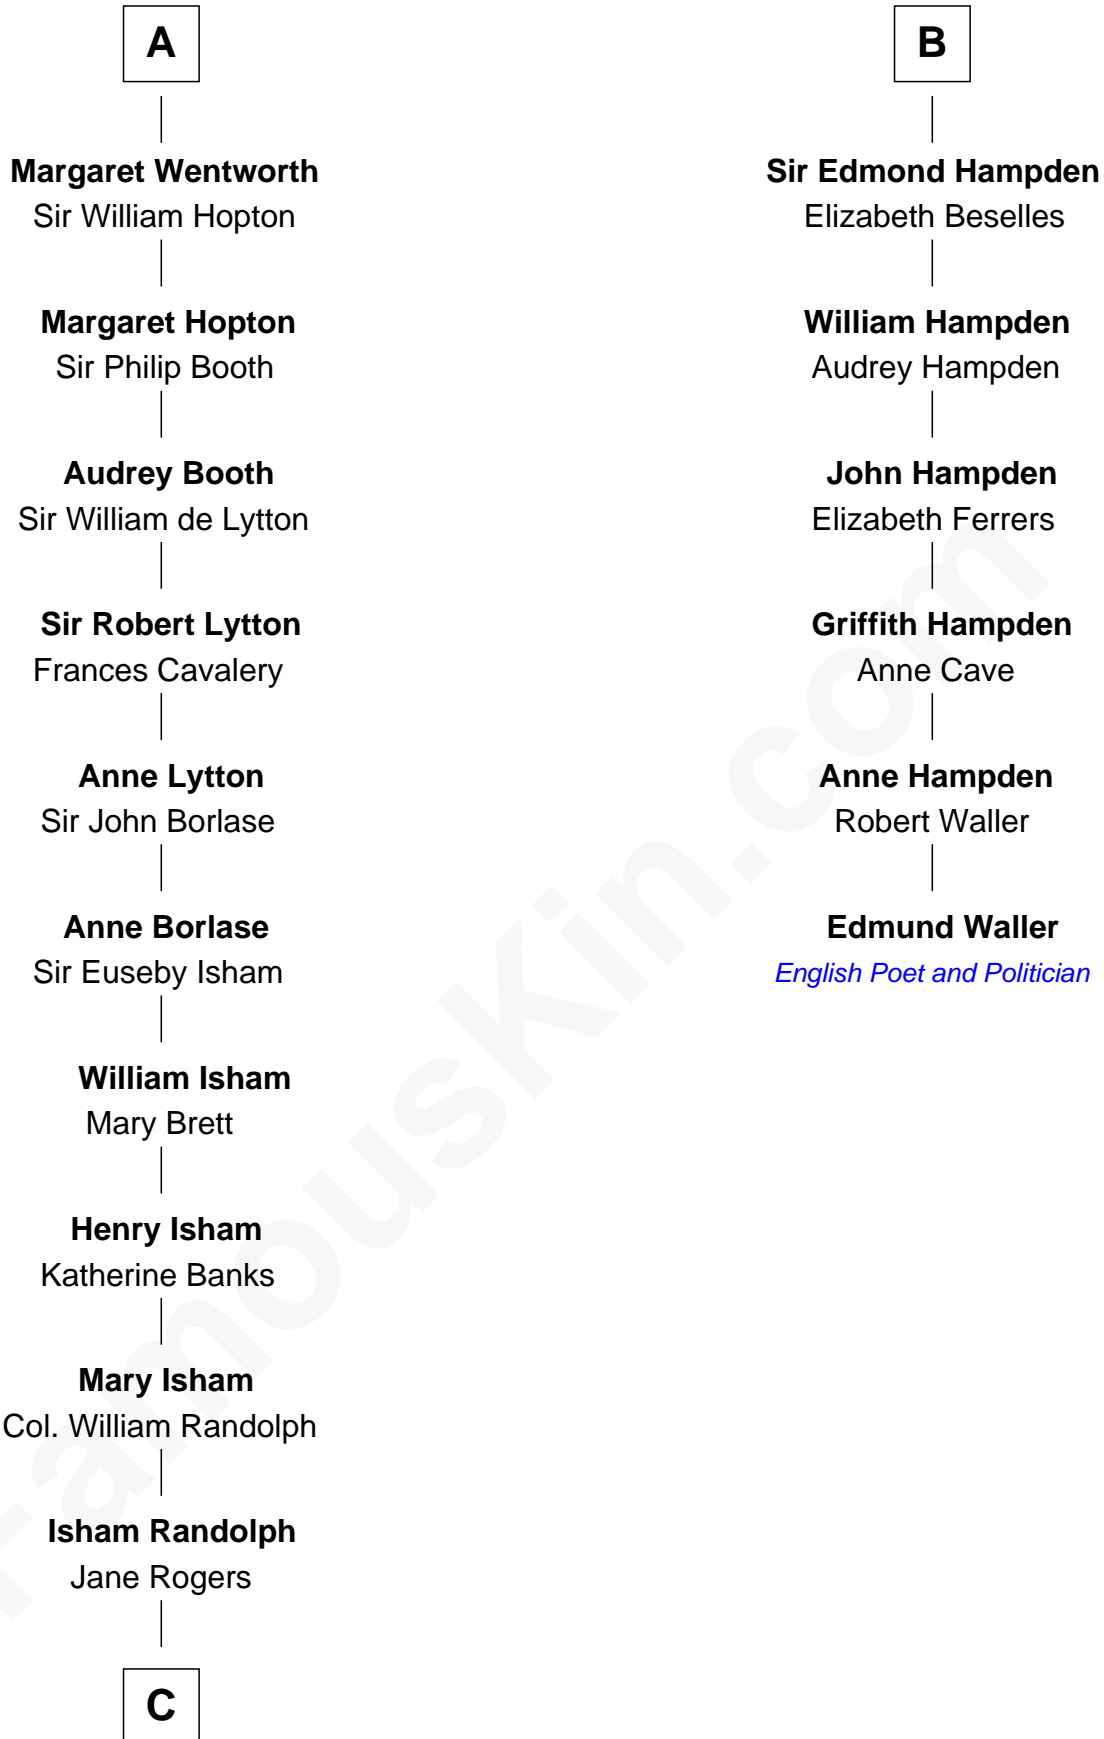

FamousKin.com

Relationship Chart of

Thomas Jefferson

3rd U.S. President and Signer of the Declaration of Independence

12th cousin 6 times removed of

Edmund Waller

English Poet and Politician

Sir William de Ferrers

Sibyl Marshal

C

—
Jane Randolph

Peter Jefferson

—
Thomas Jefferson

3rd U.S. President

FamousKin.com