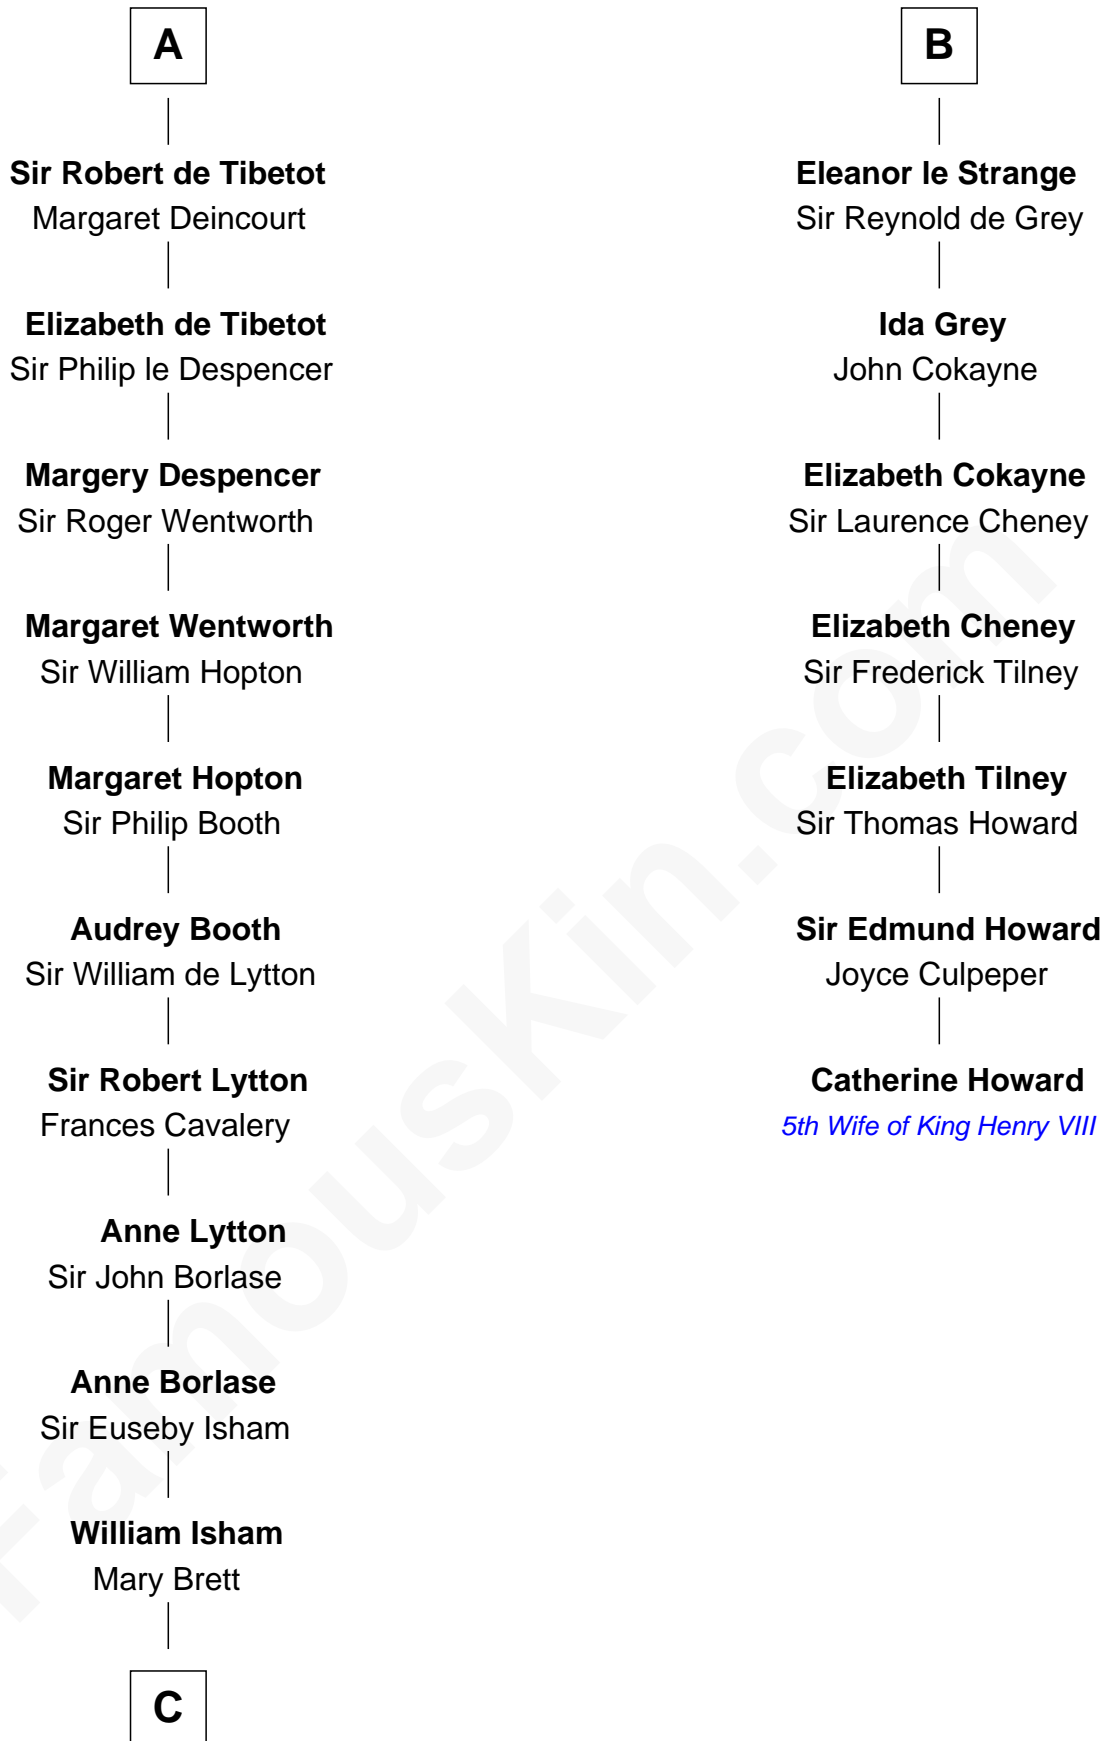

FamousKin.com

Relationship Chart of

Thomas Jefferson

3rd U.S. President and Signer of the Declaration of Independence

13th cousin 8 times removed of

Catherine Howard

5th Wife of King Henry VIII

Robert Fitzrichard

Maud de St. Liz

C

Henry Isham
Katherine Banks

Mary Isham
Col. William Randolph

Isham Randolph
Jane Rogers

Jane Randolph
Peter Jefferson

Thomas Jefferson
3rd U.S. President

FamousKin.com