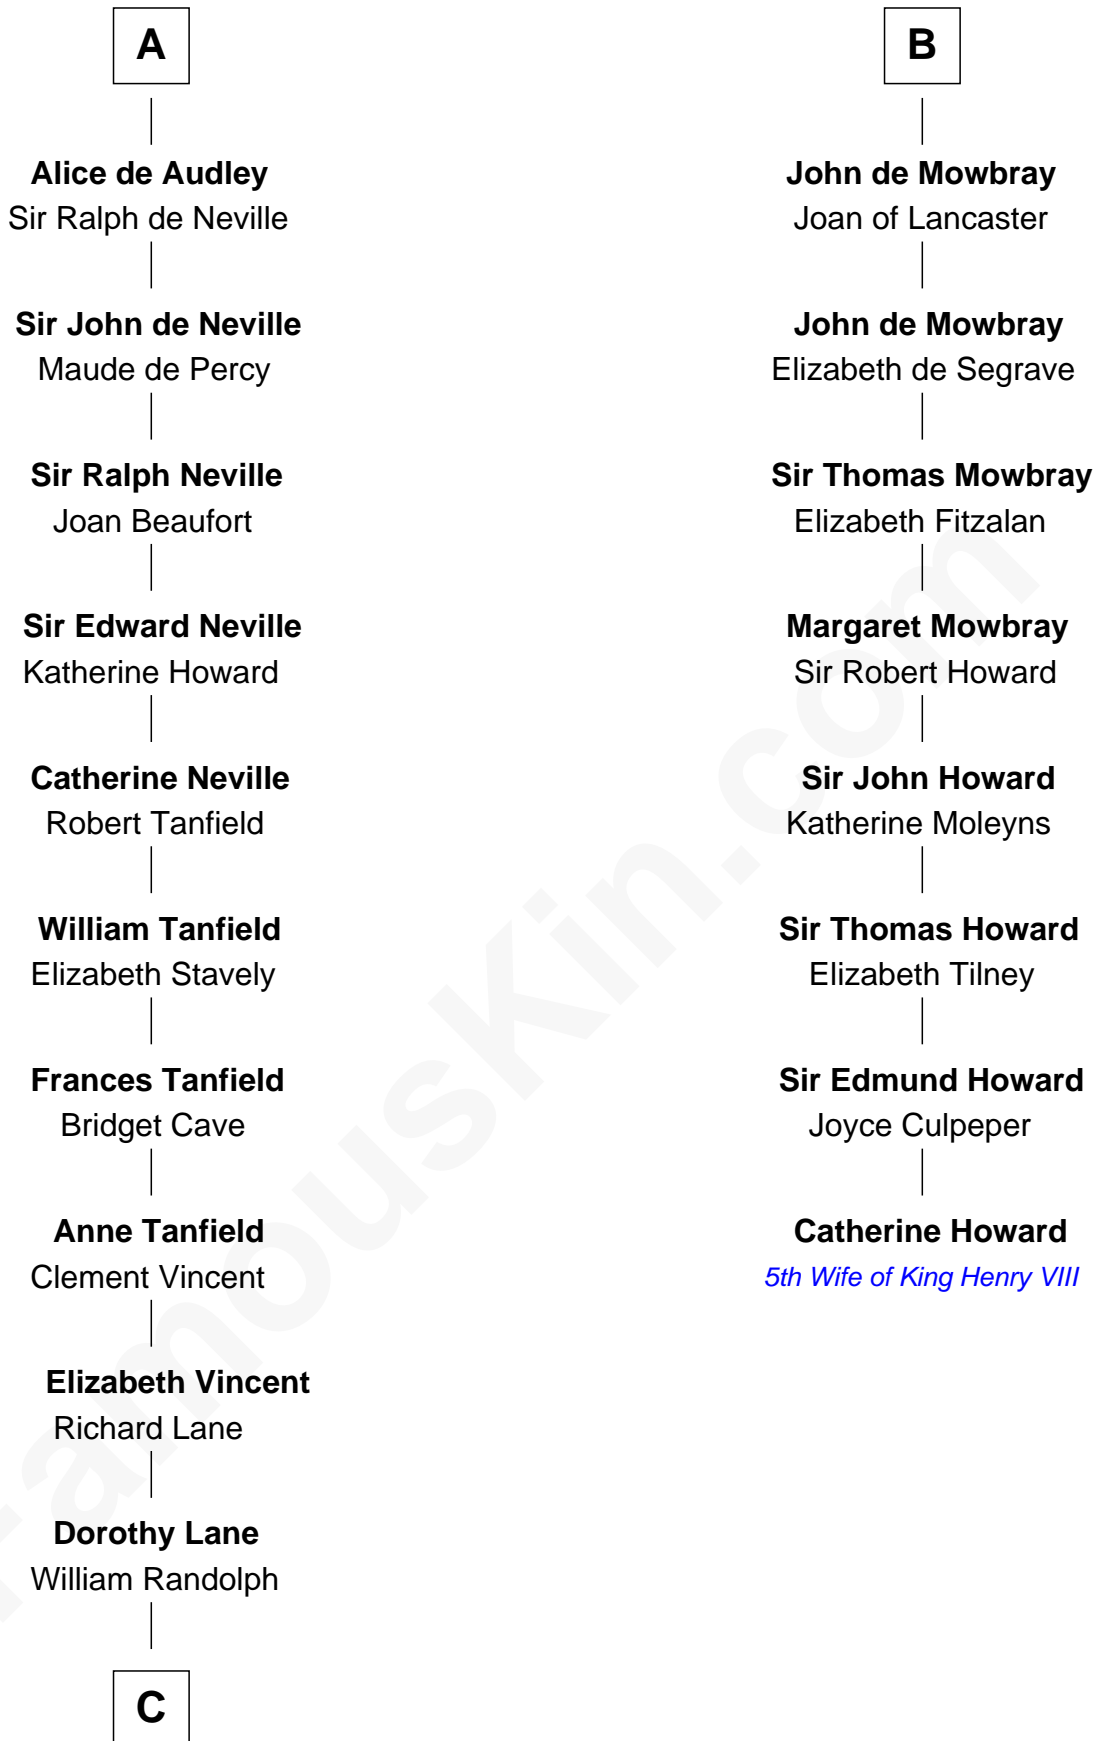

## Relationship Chart of

### Thomas Jefferson

3rd U.S. President and Signer of the Declaration of Independence

14th cousin 7 times removed of

### Catherine Howard

5th Wife of King Henry VIII

**C**

Richard Randolph

Elizabeth Ryland

Col. William Randolph

Mary Isham

Isham Randolph