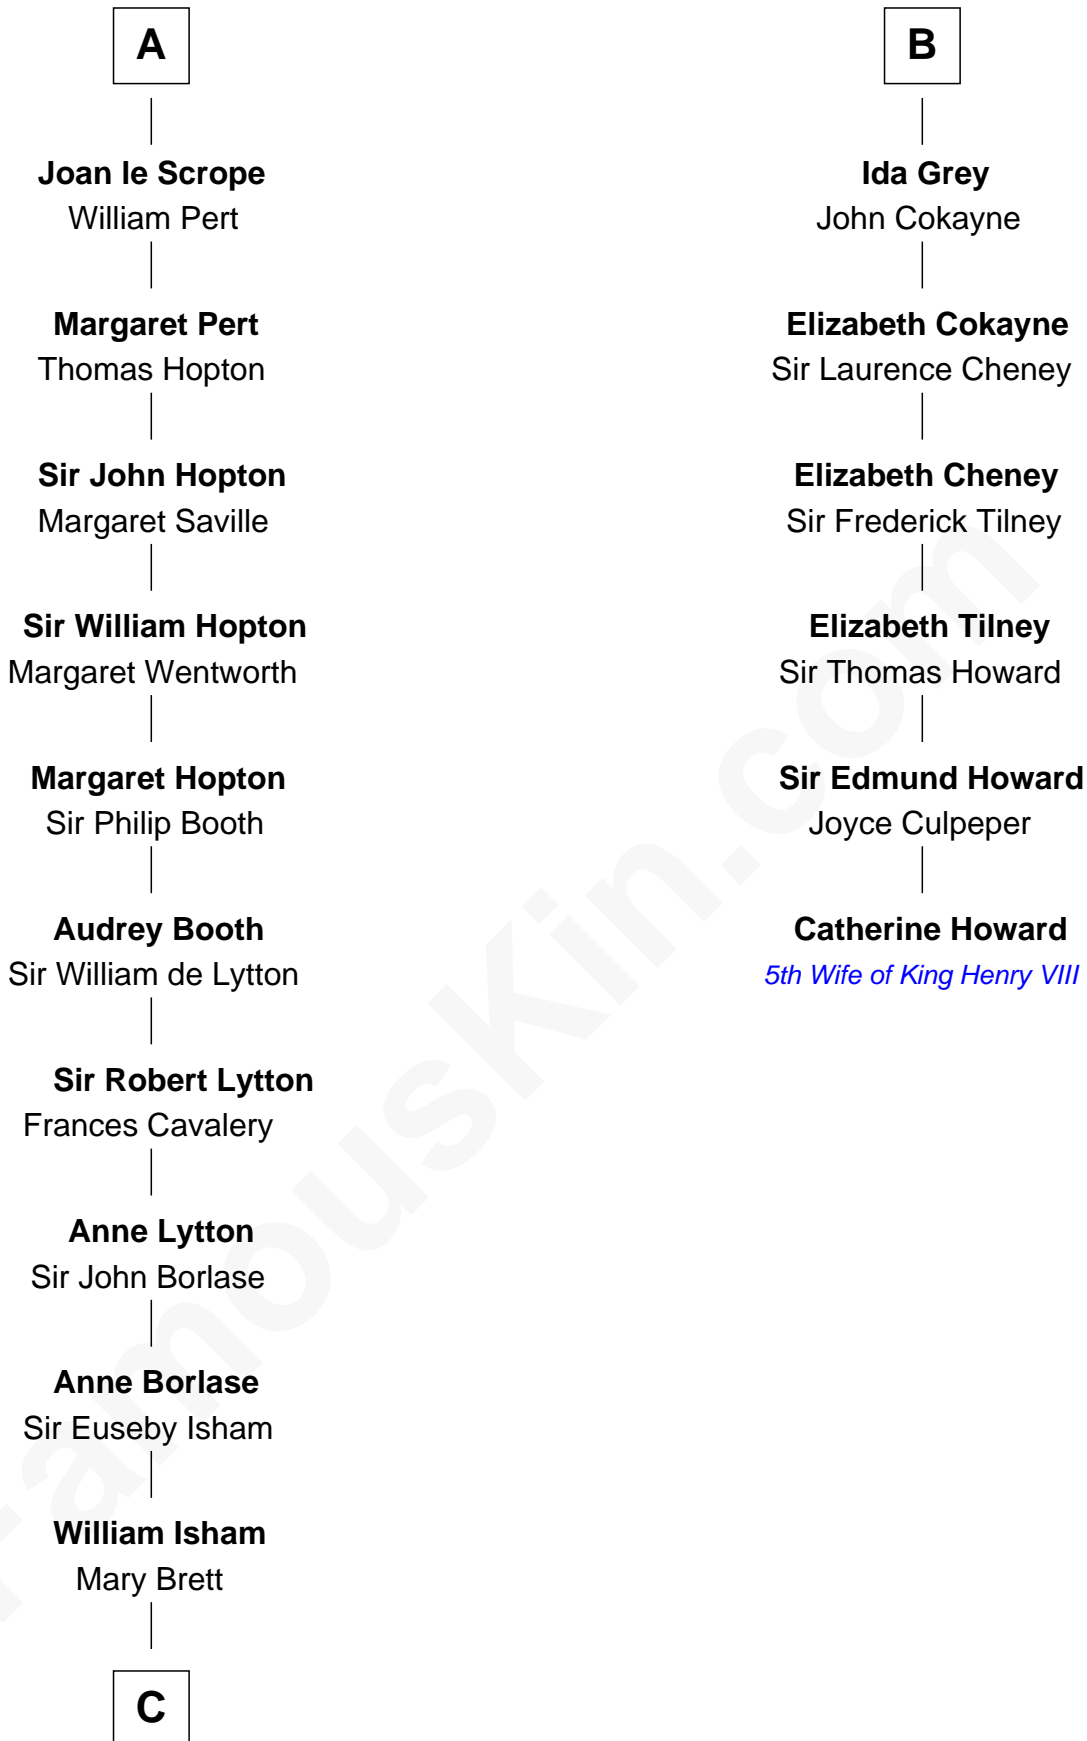

## Relationship Chart of

### Thomas Jefferson

3rd U.S. President and Signer of the Declaration of Independence

12th cousin 9 times removed of

### Catherine Howard

5th Wife of King Henry VIII

**C**

Henry Isham  
Katherine Banks

Mary Isham  
Col. William Randolph

Isham Randolph  
Jane Rogers

Jane Randolph  
Peter Jefferson

Thomas Jefferson  
*3rd U.S. President*