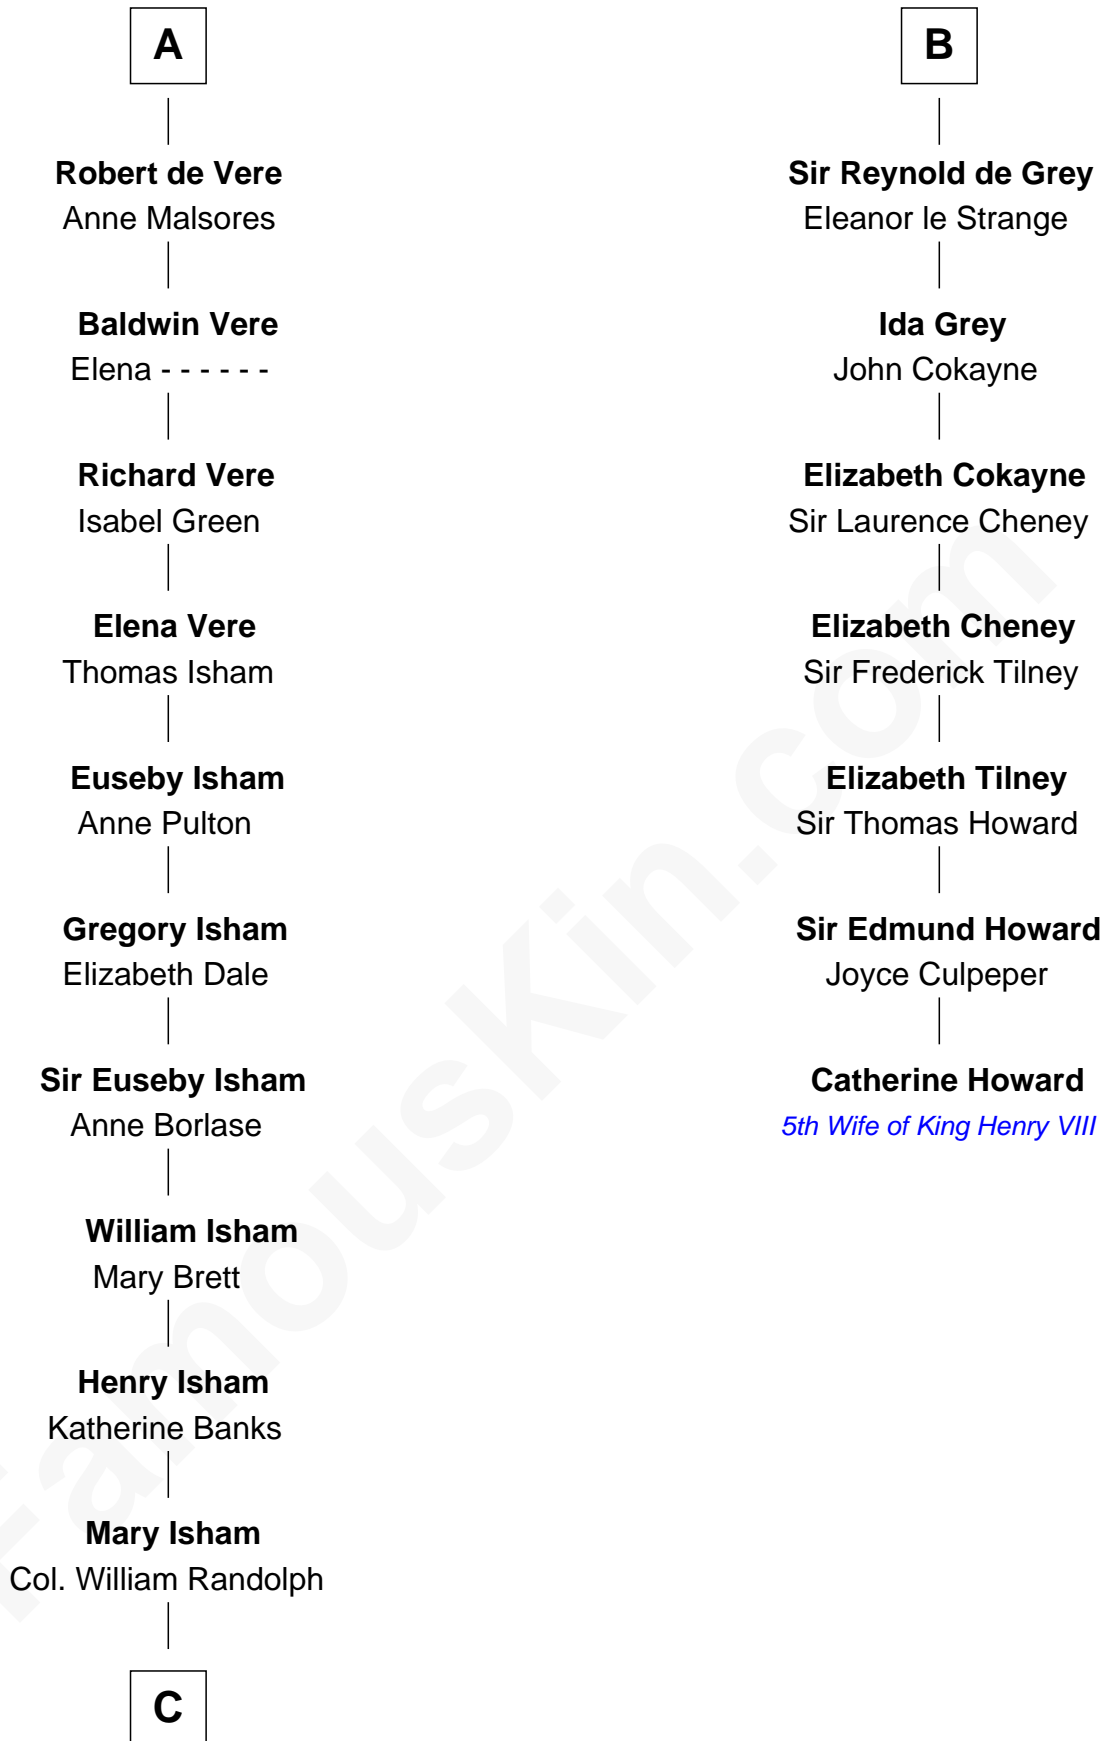

## Relationship Chart of

### Thomas Jefferson

3rd U.S. President and Signer of the Declaration of Independence

13th cousin 6 times removed of

### Catherine Howard

5th Wife of King Henry VIII

**C**

|  
**Isham Randolph**

Jane Rogers

|  
**Jane Randolph**

Peter Jefferson

|  
**Thomas Jefferson**