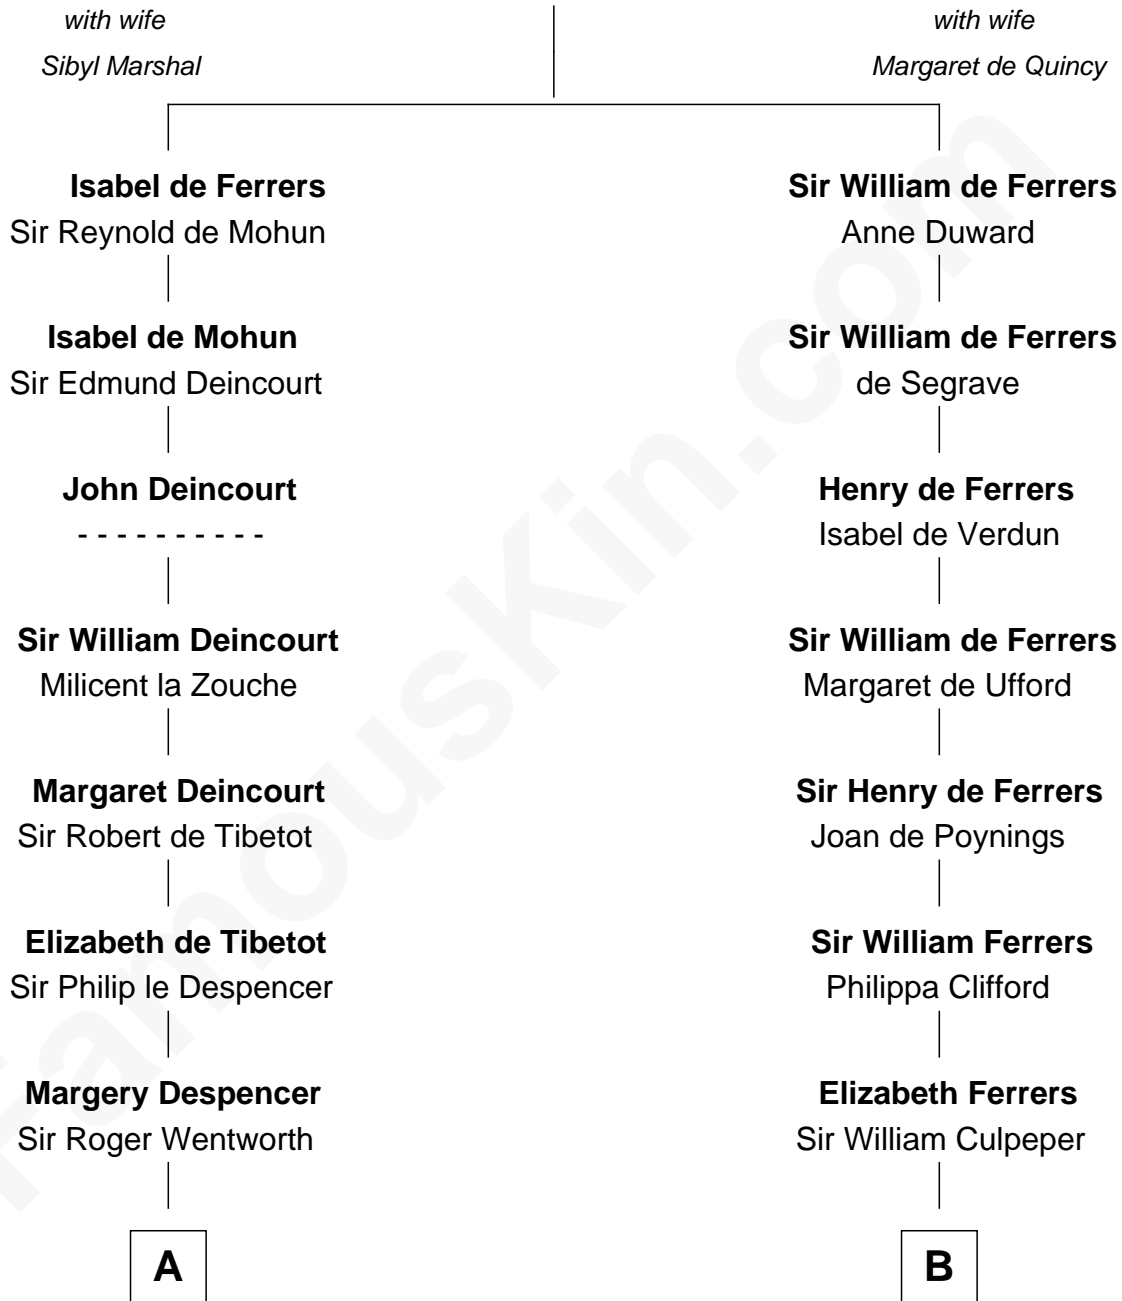

## Relationship Chart of

### Thomas Jefferson

3rd U.S. President and Signer of the Declaration of Independence

9th cousin 9 times removed of

### Catherine Howard

5th Wife of King Henry VIII

#### Sir William de Ferrers

**C**

—  
**Jane Randolph**

Peter Jefferson

—  
**Thomas Jefferson**

*3rd U.S. President*

FamousKin.com