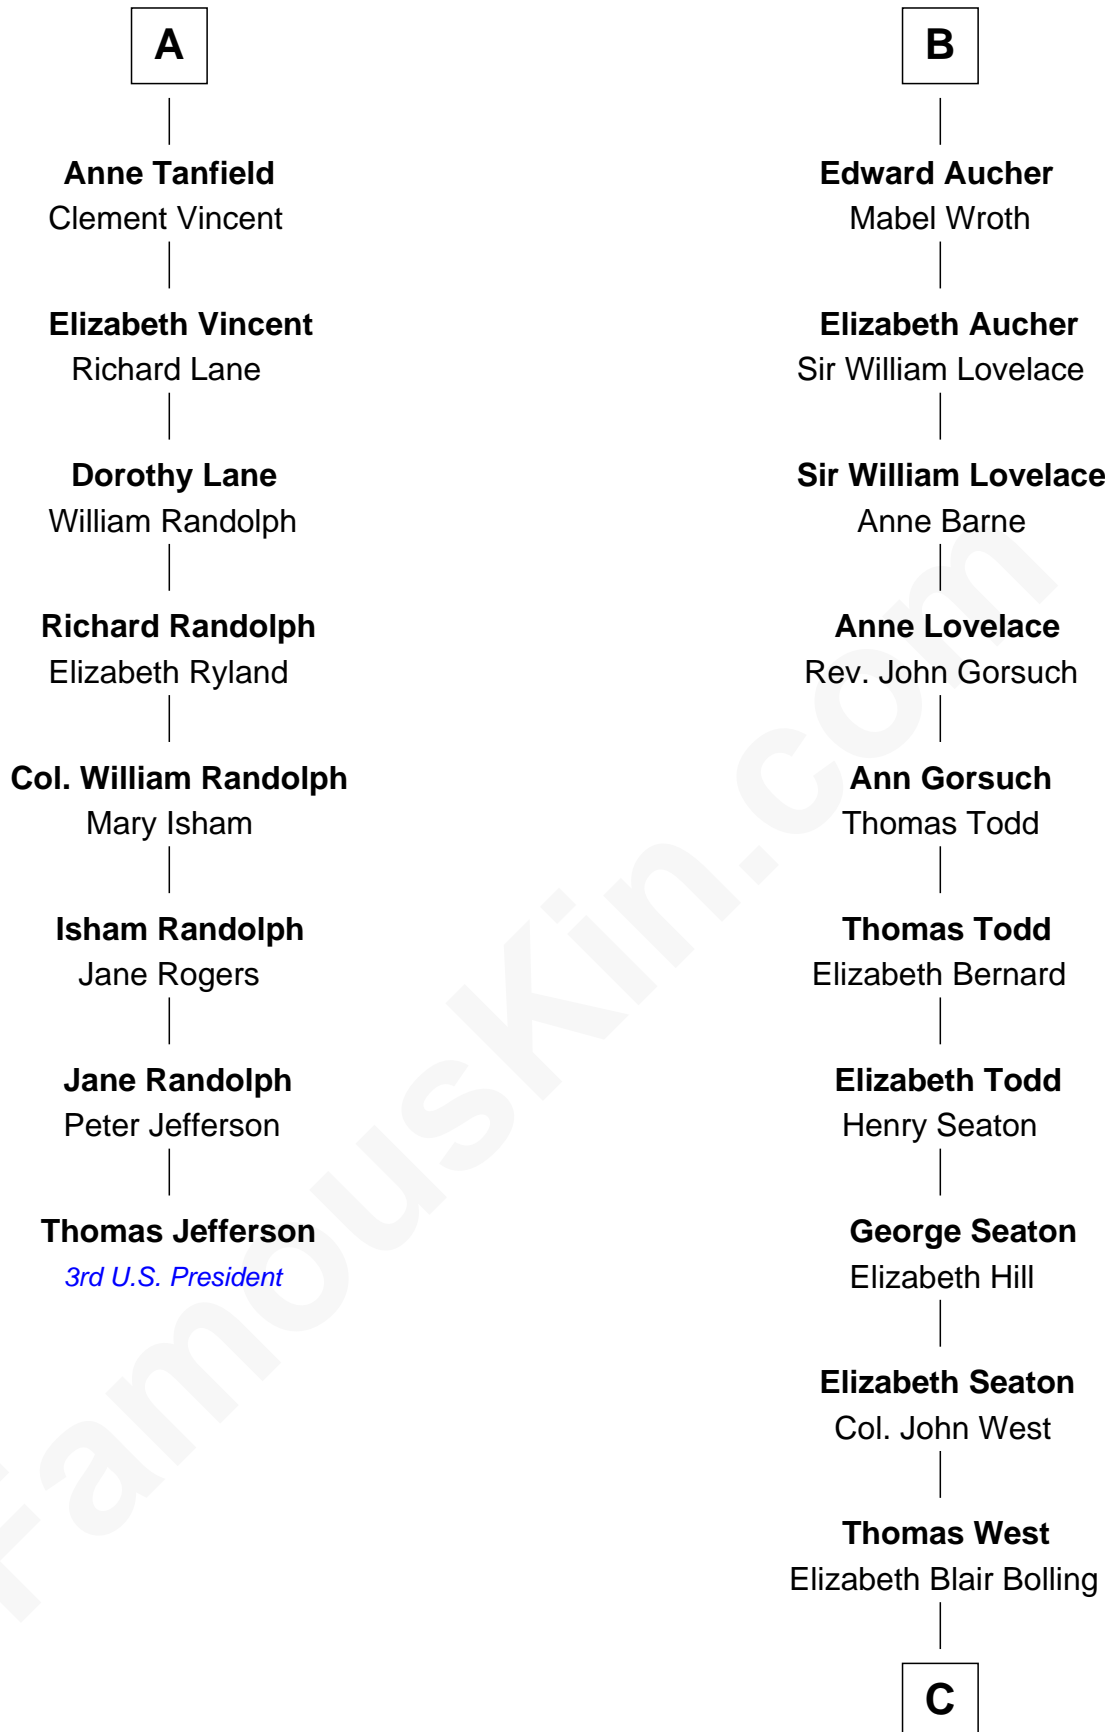

FamousKin.com

Relationship Chart of

Thomas Jefferson

3rd U.S. President and Signer of the Declaration of Independence

14th cousin 7 times removed of

Admiral Richard Byrd
Polar Explorer

C

Eliza Bolling West

Dr. Joel Walker Flood

Col. Henry De La Warr Flood

Mary Elizabeth Trent

Joel Walker Flood

Ella Faulkner

Eleanor Bolling Flood

Richard Evelyn Byrd

Admiral Richard Byrd

Polar Explorer