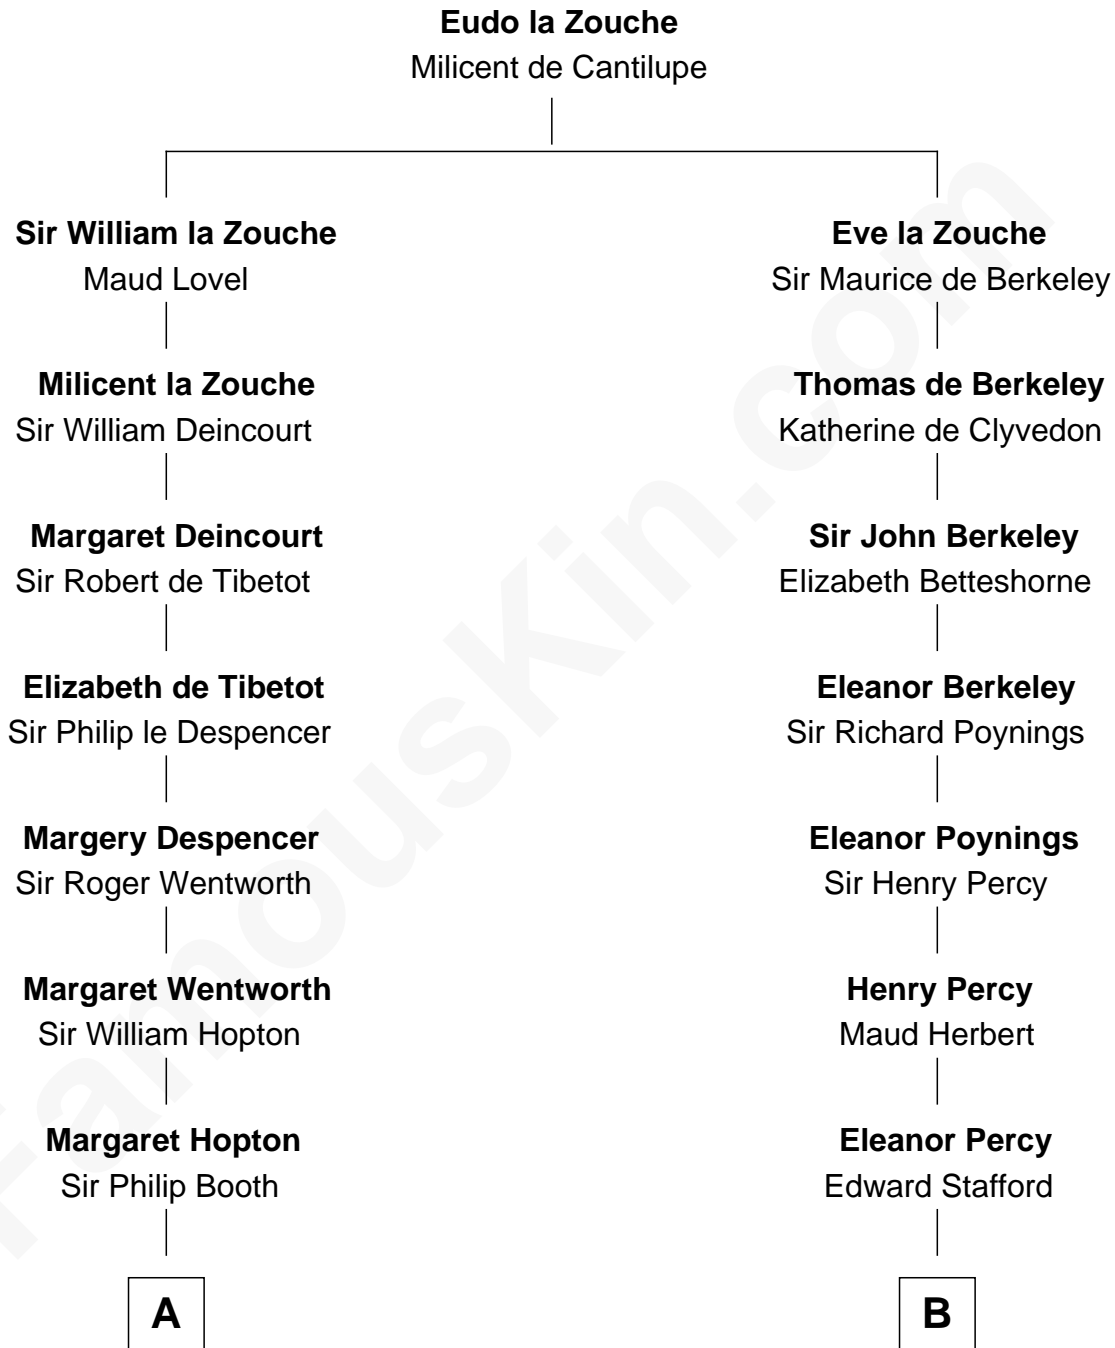

FamousKin.com

Relationship Chart of

Thomas Jefferson

3rd U.S. President and Signer of the Declaration of Independence

16th cousin 4 times removed of

Admiral Richard Byrd
Polar Explorer

C

Richard Evelyn Byrd

Anne Harrison

Col. William Byrd

Jane Meriwether Rivers

Richard Evelyn Byrd

Eleanor Bolling Flood

Admiral Richard Byrd

Polar Explorer

FamousKin.com