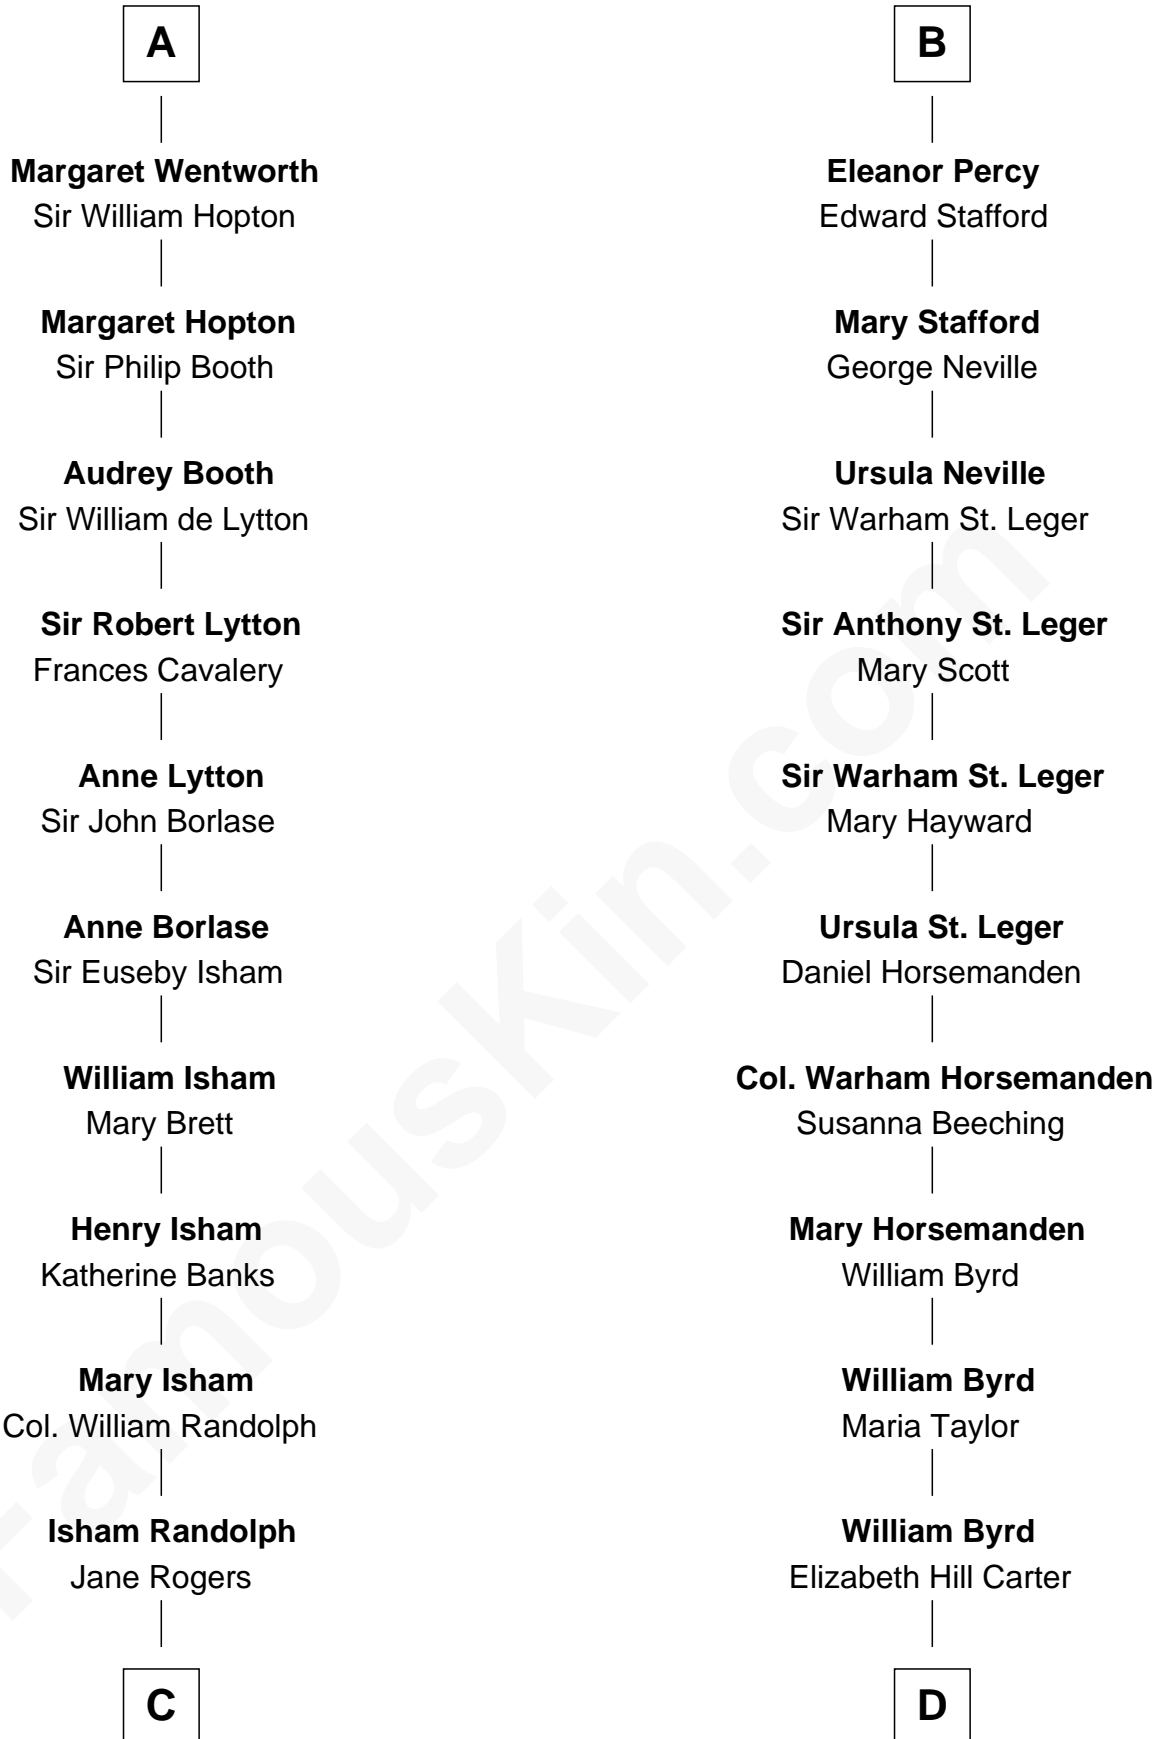

FamousKin.com

Relationship Chart of

Thomas Jefferson

3rd U.S. President and Signer of the Declaration of Independence

18th cousin 3 times removed of

Admiral Richard Byrd
Polar Explorer

Sir William de Ferrers

John Deincourt

Thomas de Berkeley
Katherine de Clyvedon

Sir William Deincourt
Milicent la Zouche

Sir John Berkeley
Elizabeth Betteshorne

Margaret Deincourt
Sir Robert de Tibetot

Eleanor Berkeley
Sir Richard Poynings

Elizabeth de Tibetot
Sir Philip le Despencer

Eleanor Poynings
Sir Henry Percy

Margery Despencer
Sir Roger Wentworth

Henry Percy
Maud Herbert

A

B

C

Jane Randolph
Peter Jefferson

Thomas Jefferson
3rd U.S. President

D

Thomas Taylor Byrd
Mary Armistead

Richard Evelyn Byrd
Anne Harrison

Col. William Byrd
Jane Meriwether Rivers

Richard Evelyn Byrd
Eleanor Bolling Flood

Admiral Richard Byrd
Polar Explorer