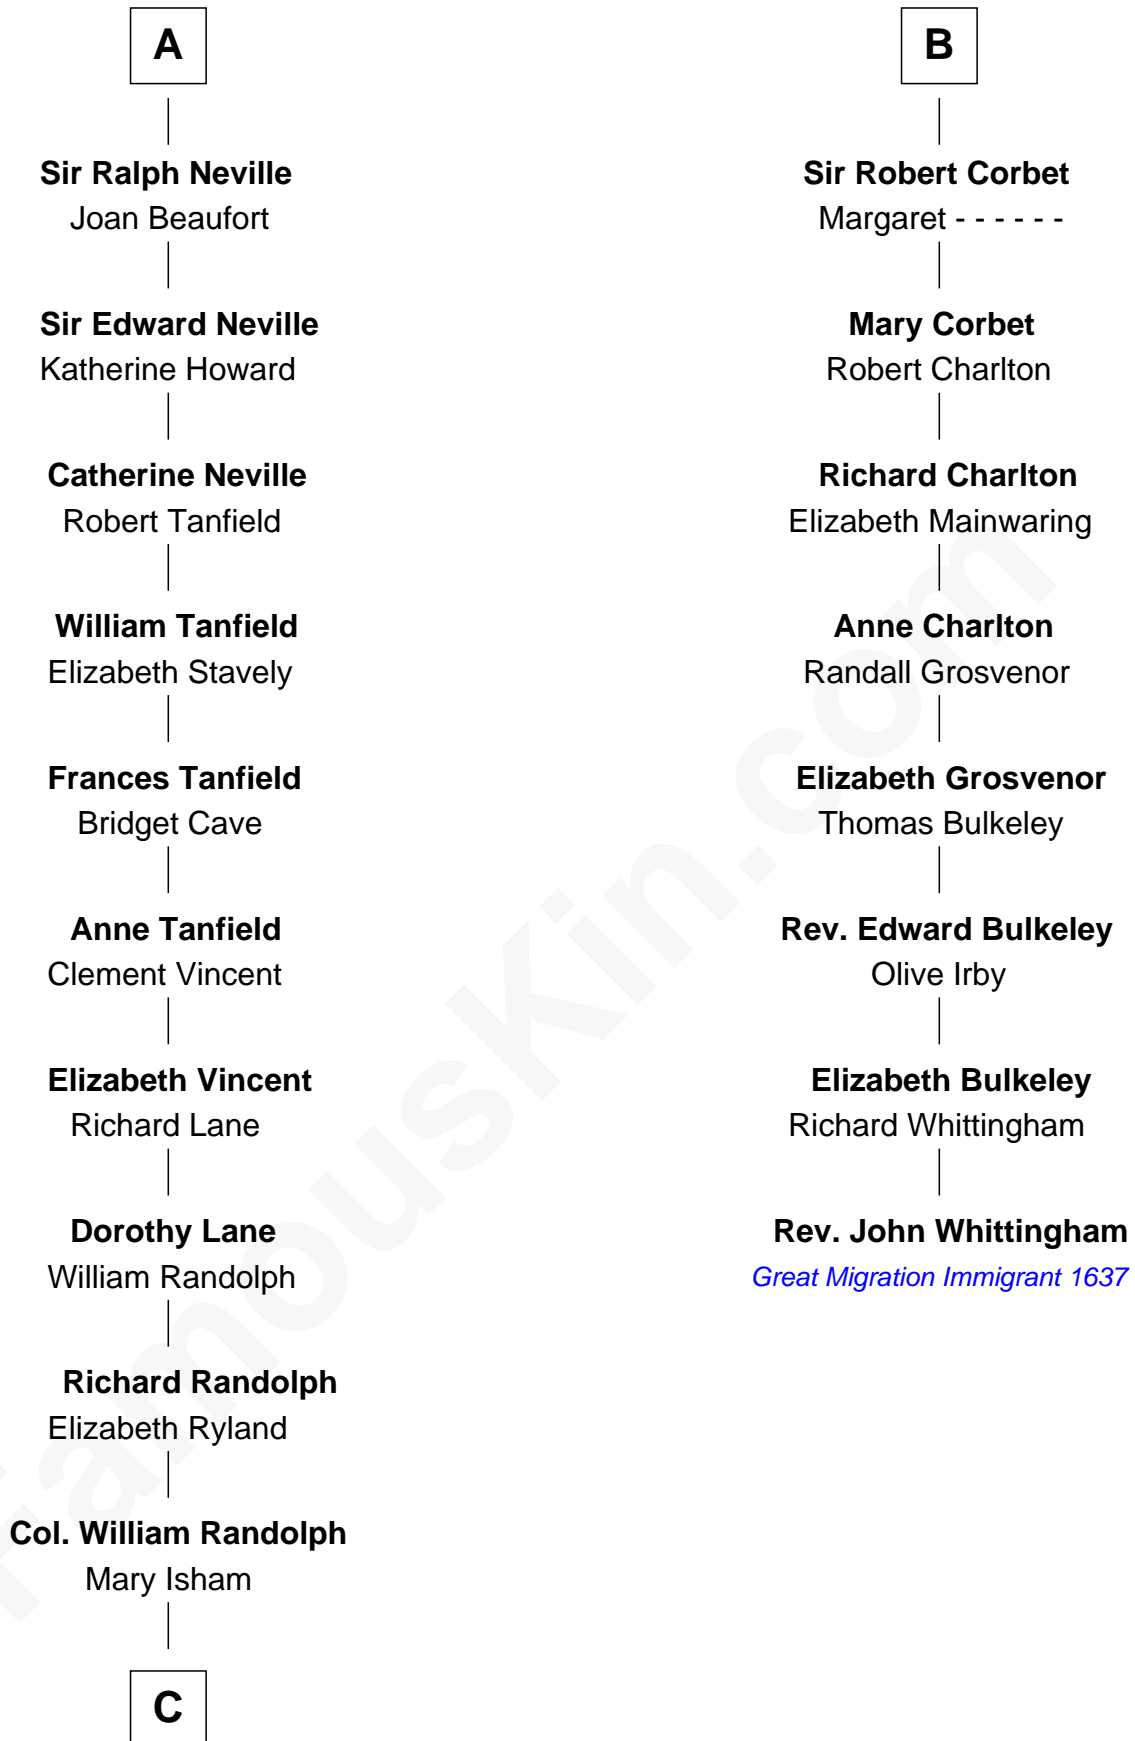

## Relationship Chart of

### Thomas Jefferson

3rd U.S. President and Signer of the Declaration of Independence

14th cousin 5 times removed of

**Rev. John Whittingham**

(c1616 - 1639) Great Migration Immigrant 1637

**C**

|  
**Isham Randolph**

Jane Rogers

|  
**Jane Randolph**

Peter Jefferson

|  
**Thomas Jefferson**

*3rd U.S. President*

FamousKin.com