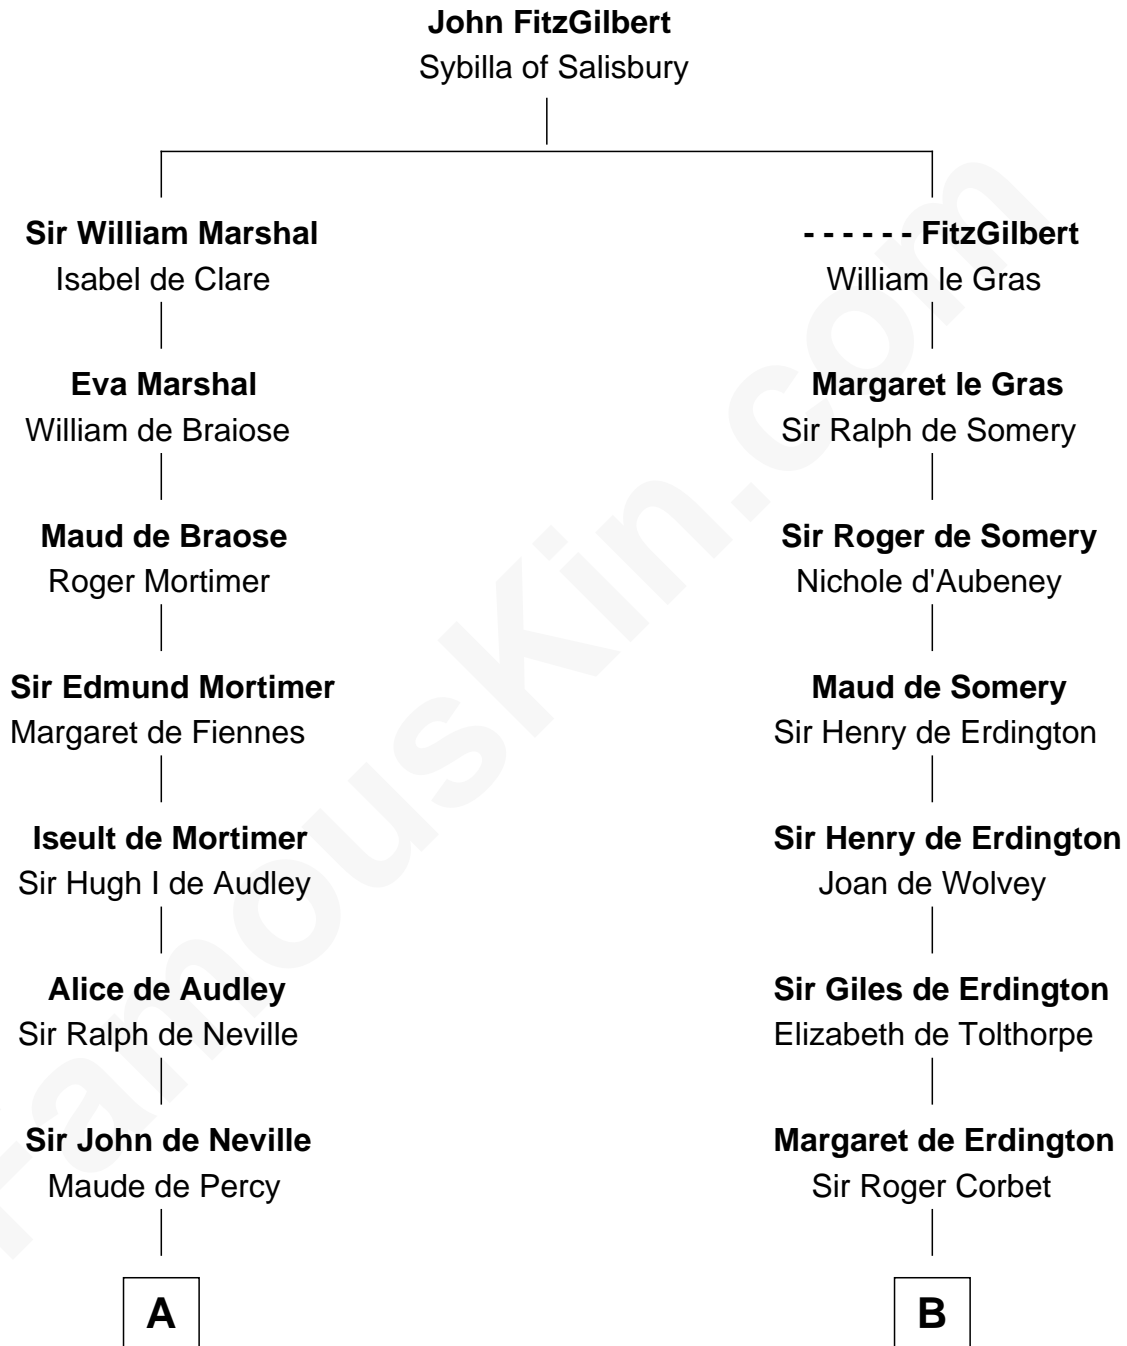

## Relationship Chart of

### Thomas Jefferson

3rd U.S. President and Signer of the Declaration of Independence

14th cousin 5 times removed of

**Rev. John Whittingham**

(c1616 - 1639) Great Migration Immigrant 1637

**C**

|  
**Isham Randolph**