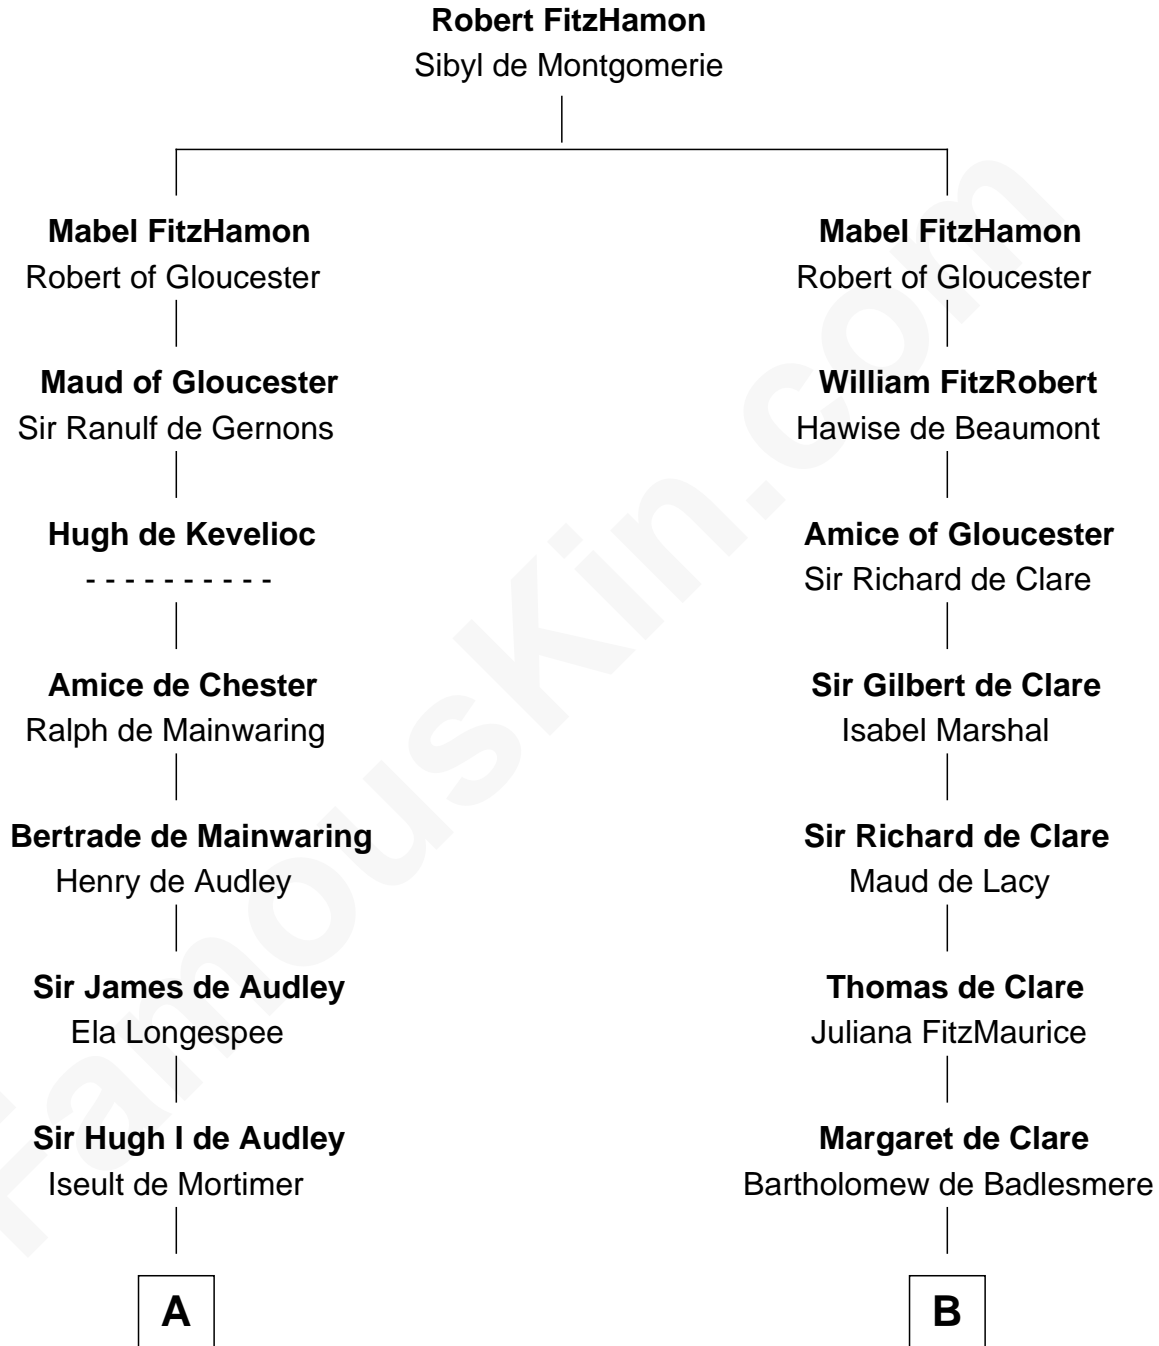

FamousKin.com

Relationship Chart of

Thomas Jefferson

3rd U.S. President and Signer of the Declaration of Independence

21st cousin of

Robert Treat Paine

Signer of the Declaration of Independence

A

Alice de Audley
Sir Ralph de Neville

Sir John de Neville
Maude de Percy

Sir Ralph Neville
Joan Beaufort

Sir Edward Neville
Katherine Howard

Catherine Neville
Robert Tanfield

William Tanfield
Elizabeth Stavely