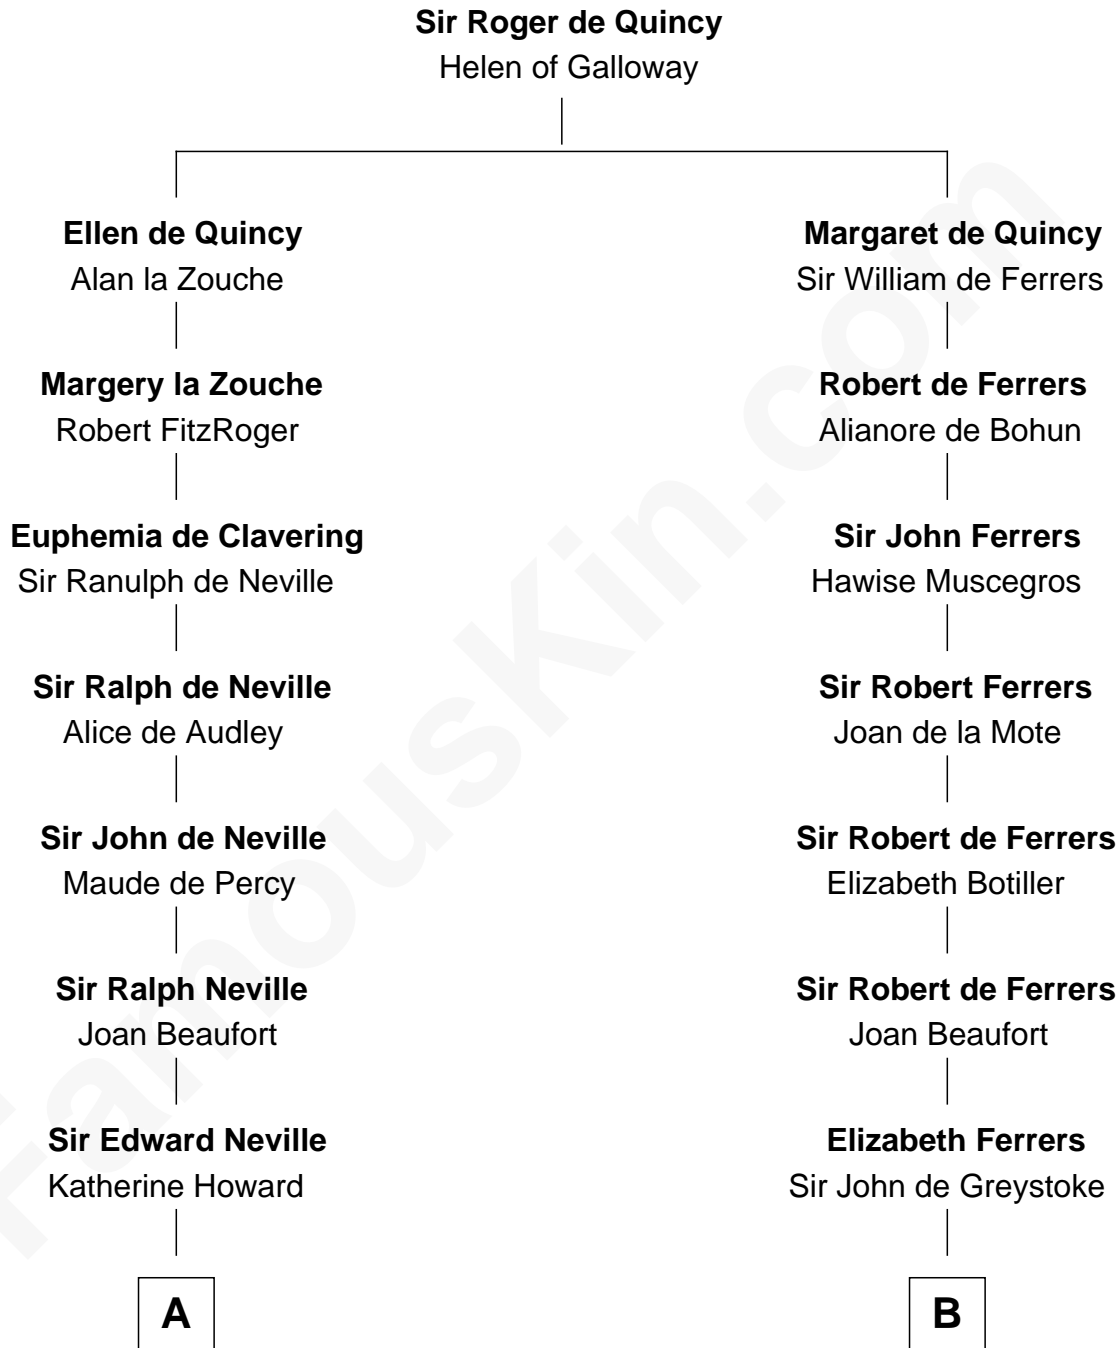

FamousKin.com

Relationship Chart of

Thomas Jefferson

3rd U.S. President and Signer of the Declaration of Independence

17th cousin 1 time removed of

Robert Treat Paine

Signer of the Declaration of Independence

C

Eunice Treat
Thomas Paine

Robert Treat Paine

Signer of Declaration of Independence

FamousKin.com