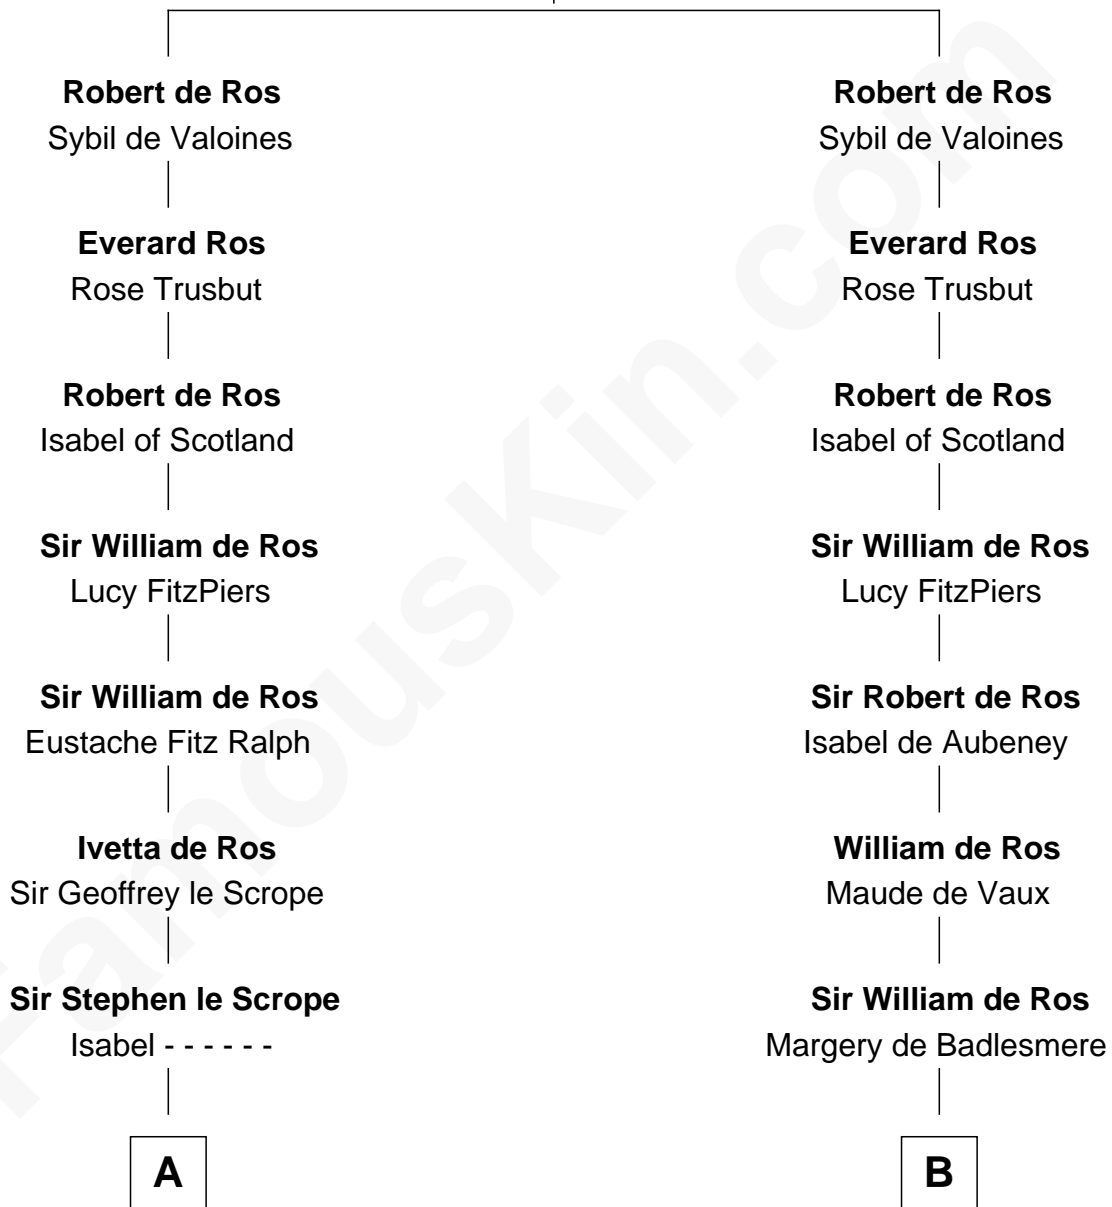

FamousKin.com

Relationship Chart of

Thomas Jefferson

3rd U.S. President and Signer of the Declaration of Independence

20th cousin 1 time removed of

Robert Treat Paine

Signer of the Declaration of Independence

Peter de Ros
Adeline L'Espec

C

Henry Isham
Katherine Banks

Mary Isham
Col. William Randolph

Isham Randolph
Jane Rogers

Jane Randolph
Peter Jefferson

Thomas Jefferson
3rd U.S. President

D