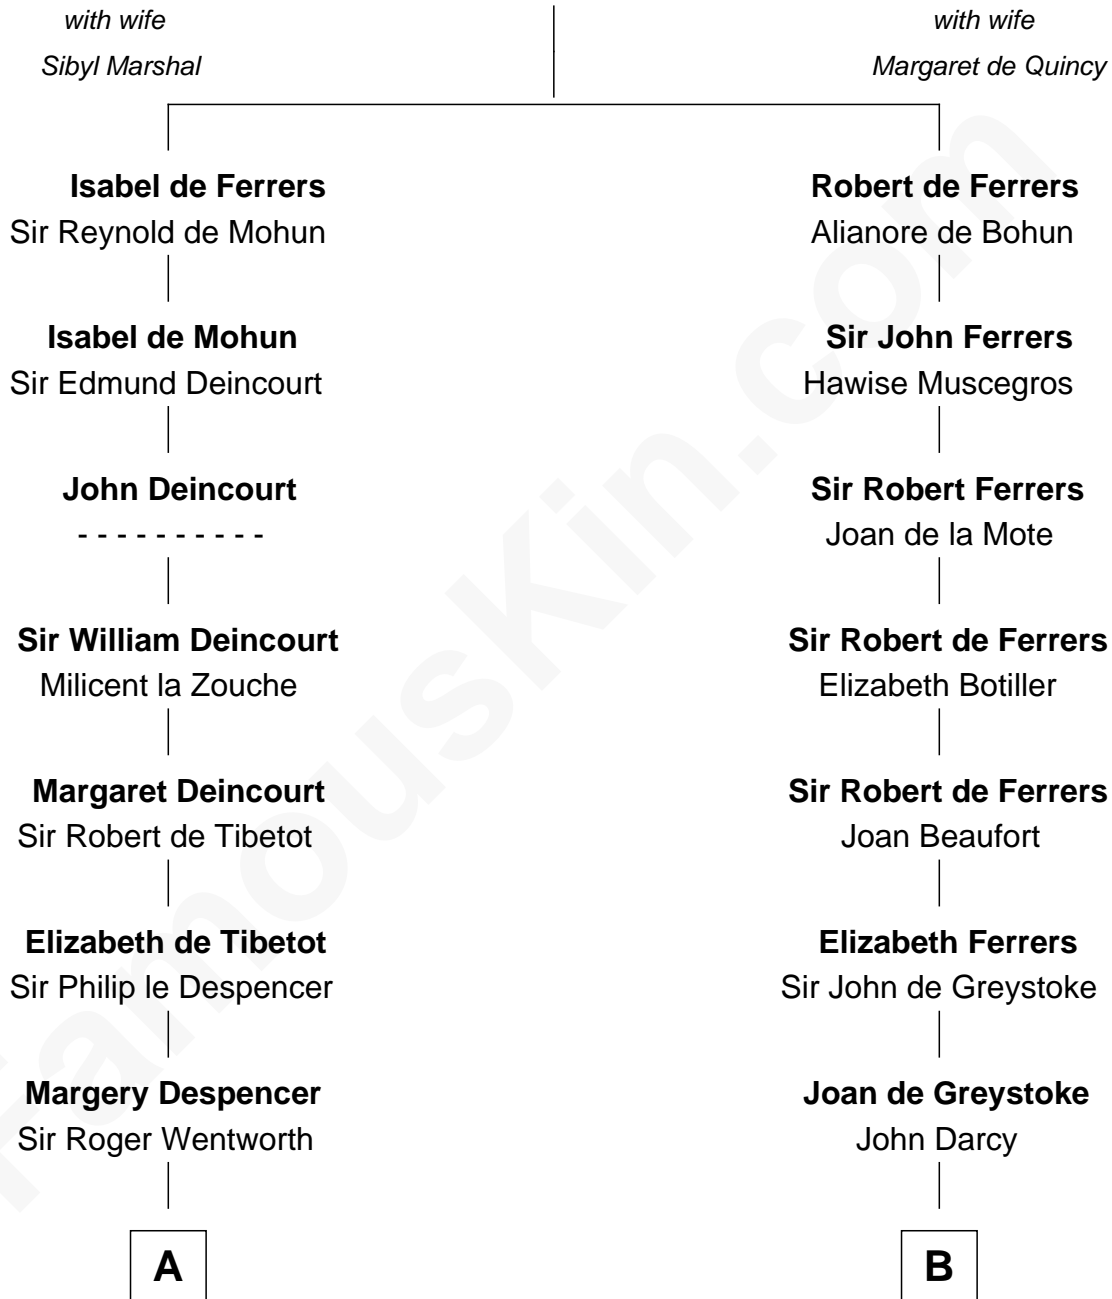

## Relationship Chart of

### Thomas Jefferson

3rd U.S. President and Signer of the Declaration of Independence

17th cousin 1 time removed of

### Robert Treat Paine

Signer of the Declaration of Independence

#### Sir William de Ferrers

**C**

—  
**Jane Randolph**

Peter Jefferson

—  
**Thomas Jefferson**

*3rd U.S. President*

FamousKin.com