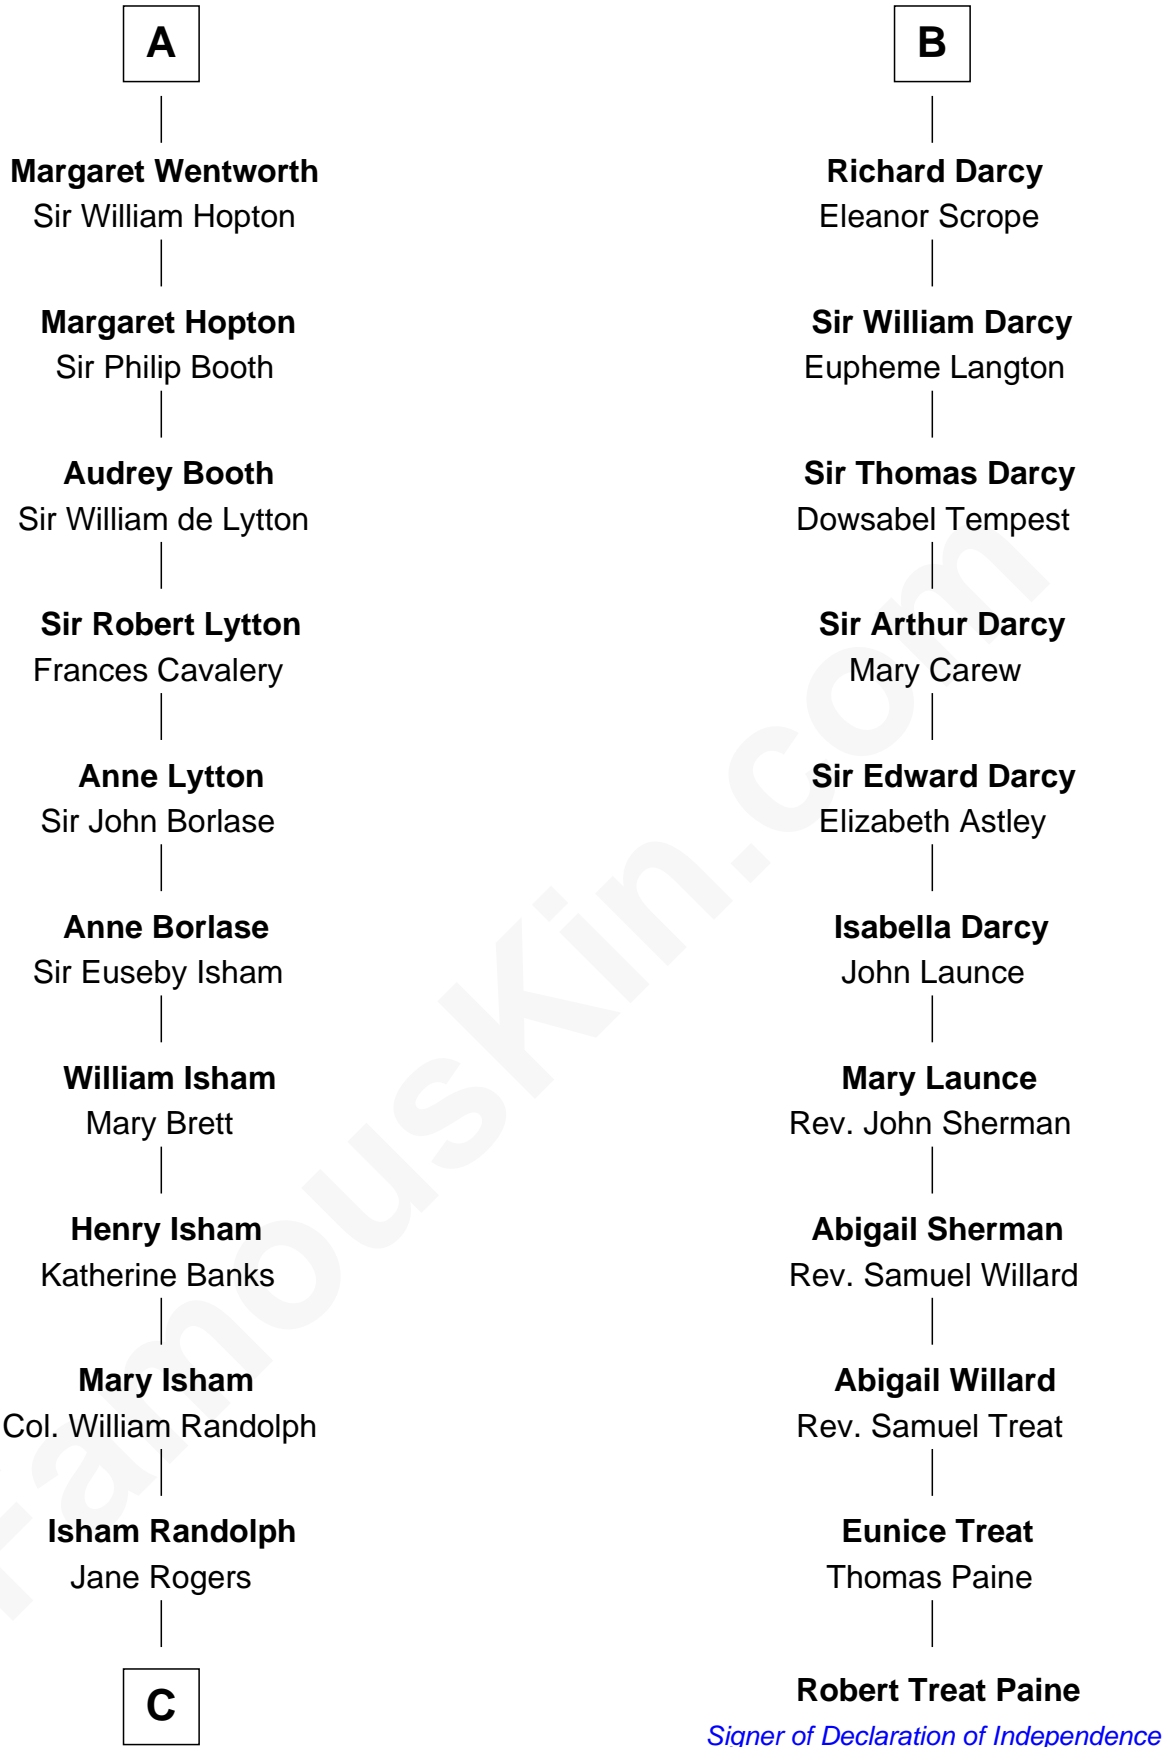

## Relationship Chart of

### Thomas Jefferson

3rd U.S. President and Signer of the Declaration of Independence

17th cousin 1 time removed of

### Robert Treat Paine

Signer of the Declaration of Independence

#### Sir William de Ferrers

**C**

—  
**Jane Randolph**

Peter Jefferson

—  
**Thomas Jefferson**

*3rd U.S. President*

FamousKin.com