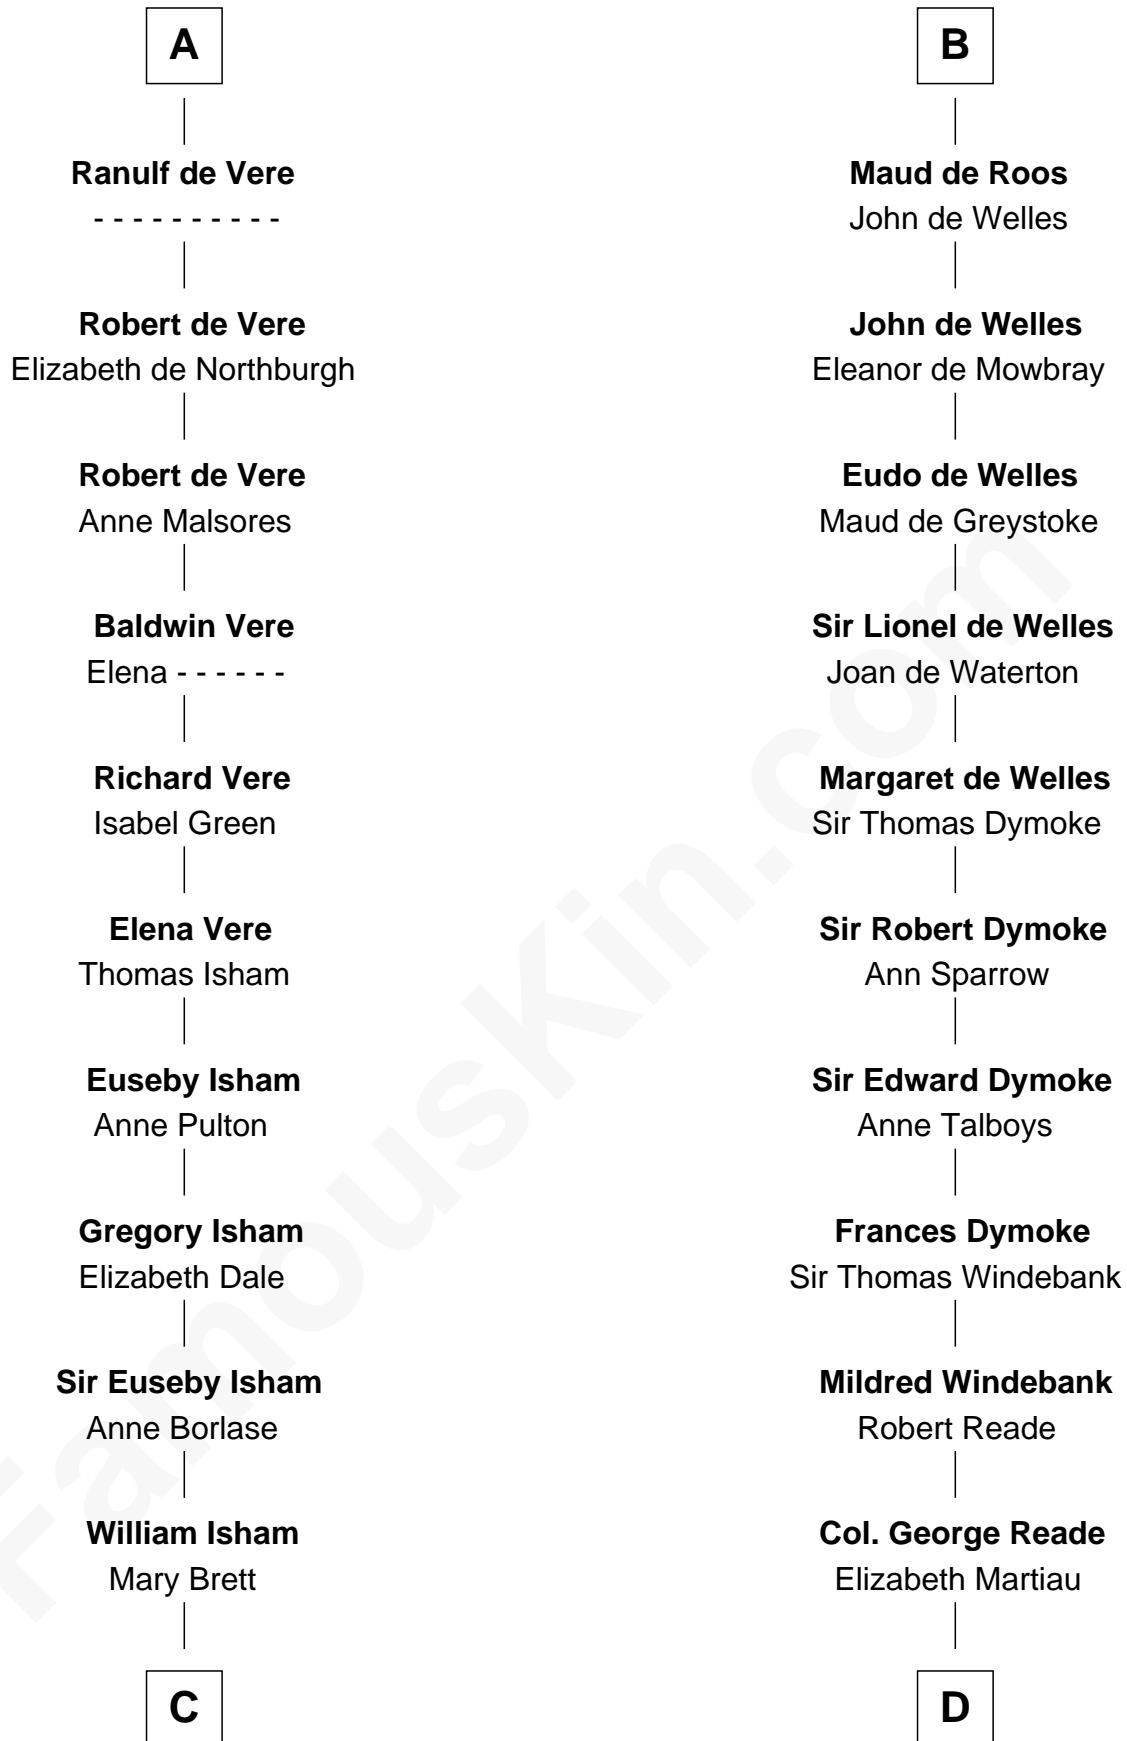

FamousKin.com

Relationship Chart of

Thomas Jefferson

3rd U.S. President and Signer of the Declaration of Independence

20th cousin 1 time removed of

Thomas Nelson

Signer of the Declaration of Independence

C

Henry Isham
Katherine Banks

Mary Isham
Col. William Randolph

Isham Randolph
Jane Rogers

Jane Randolph
Peter Jefferson

Thomas Jefferson
3rd U.S. President

D

Robert Reade
Mary Lilly

Margaret Reade
Thomas Nelson