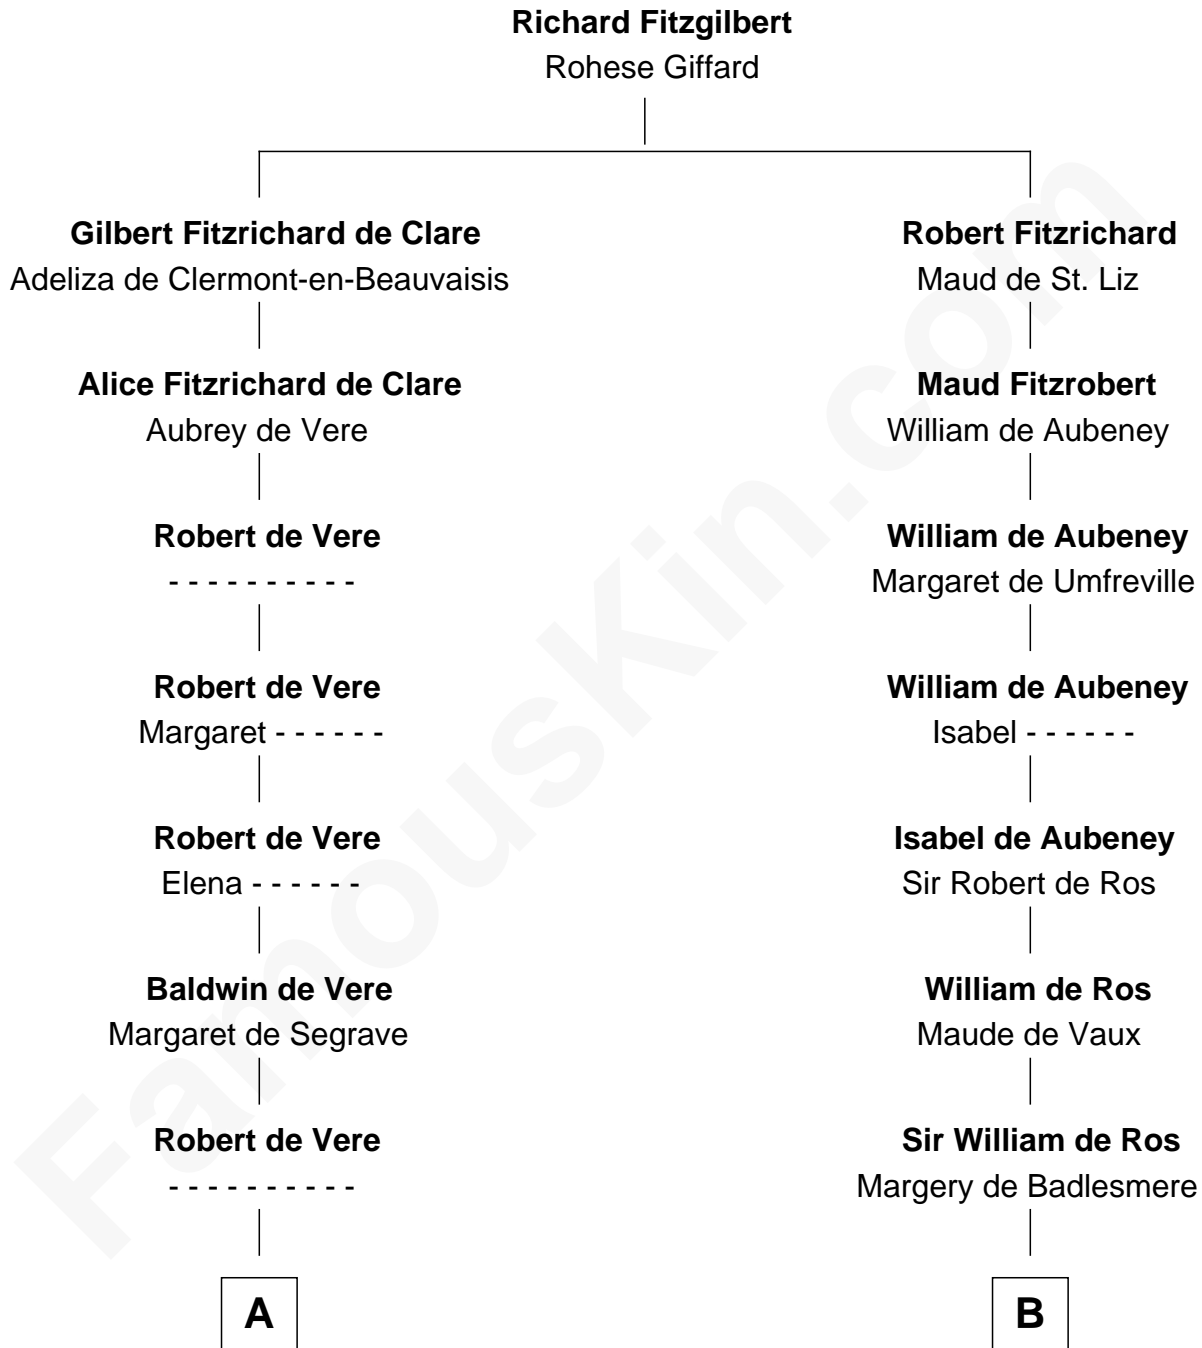

FamousKin.com

Relationship Chart of

Thomas Jefferson

3rd U.S. President and Signer of the Declaration of Independence

20th cousin 1 time removed of

Thomas Nelson

Signer of the Declaration of Independence

C

Henry Isham
Katherine Banks

Mary Isham
Col. William Randolph

Isham Randolph
Jane Rogers

Jane Randolph
Peter Jefferson

Thomas Jefferson
3rd U.S. President

D

Robert Reade
Mary Lilly

Margaret Reade
Thomas Nelson