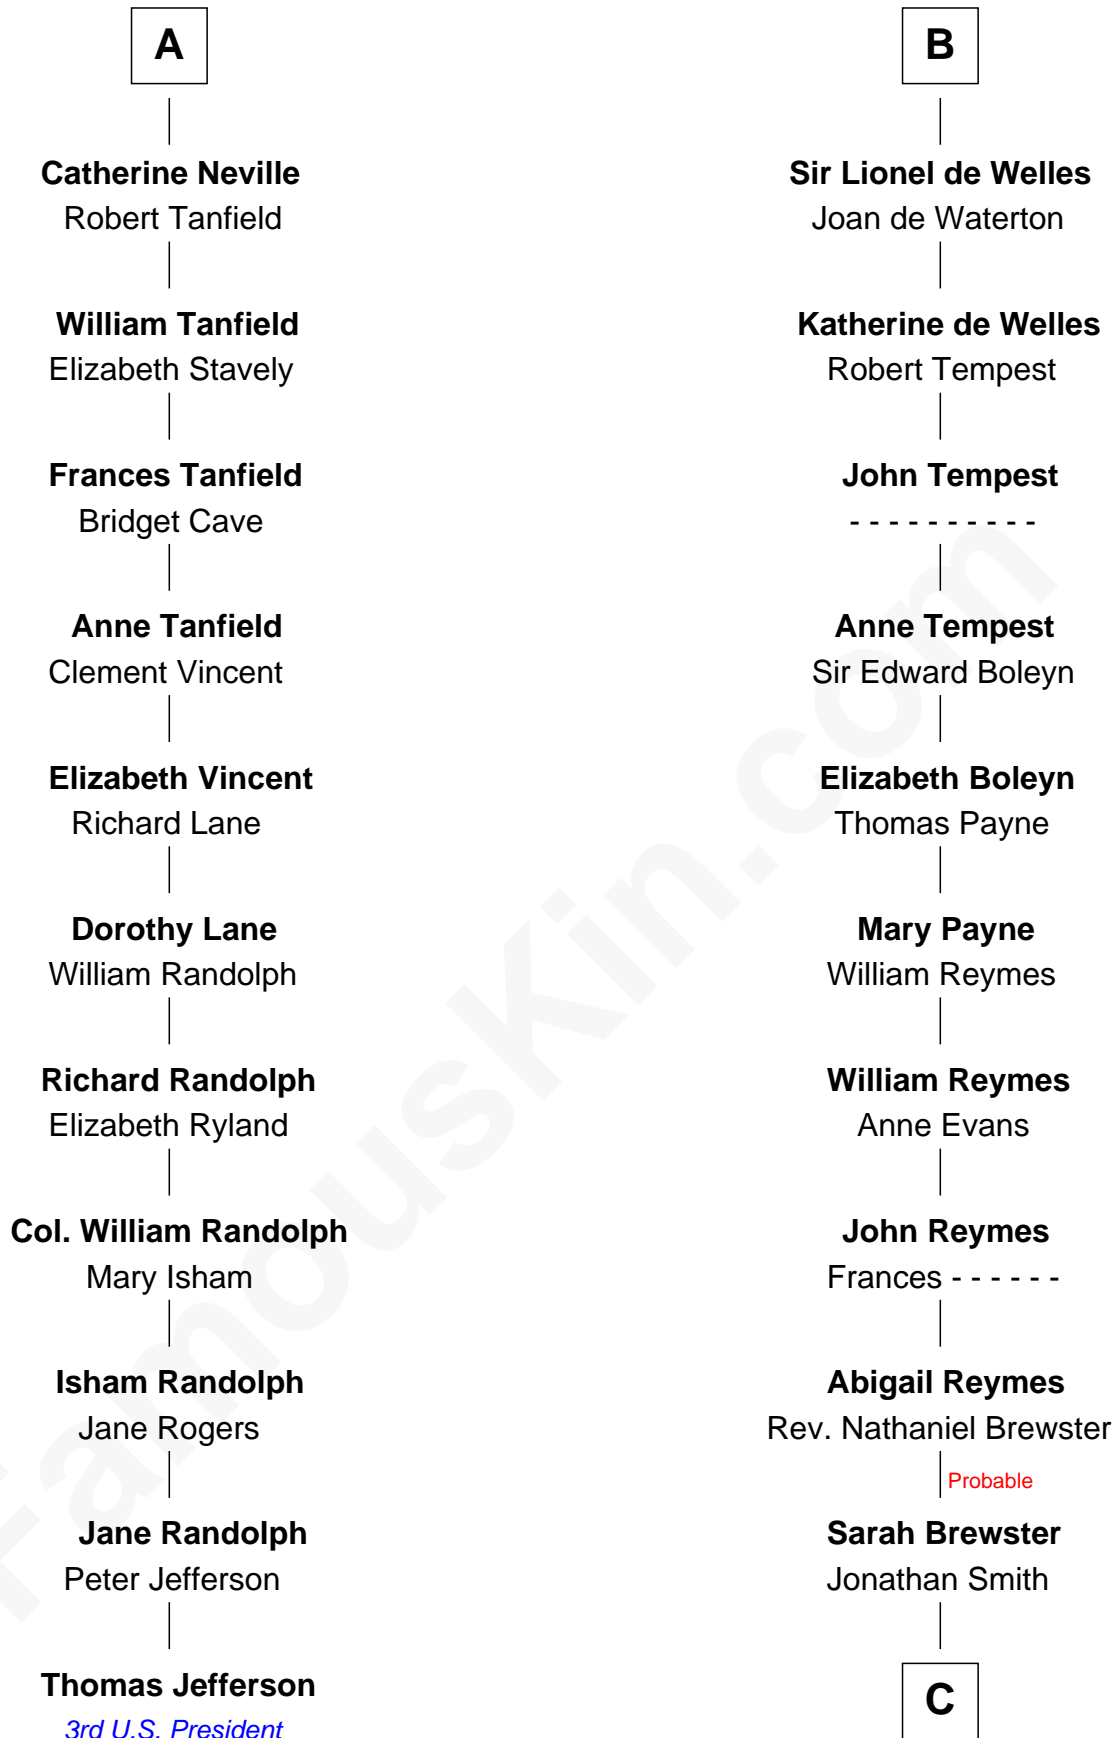

## Relationship Chart of

### Thomas Jefferson

3rd U.S. President and Signer of the Declaration of Independence

17th cousin 2 times removed of

### William Floyd

Signer of the Declaration of Independence

**C**

Jonathan Smith

Elizabeth Platt

Tabitha Smith

Nicholl Floyd

William Floyd