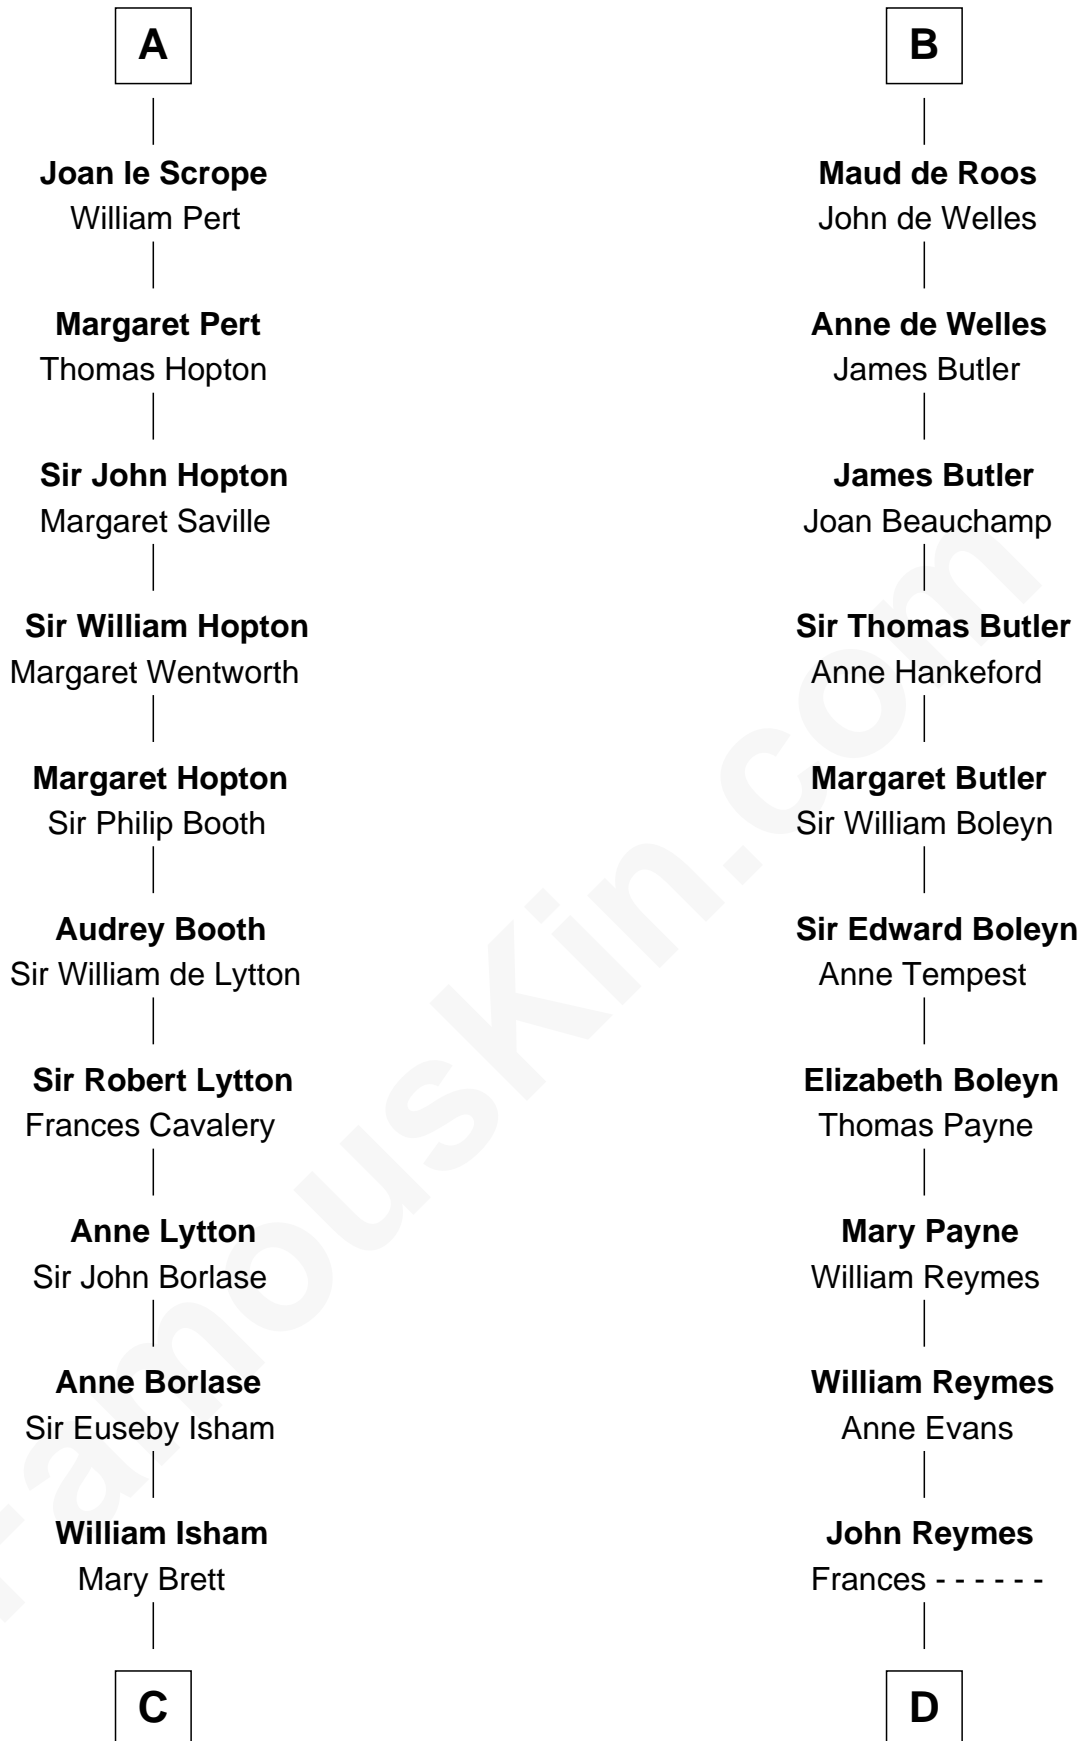

FamousKin.com

Relationship Chart of

Thomas Jefferson

3rd U.S. President and Signer of the Declaration of Independence

21st cousin of

William Floyd

Signer of the Declaration of Independence

Peter de Ros
Adeline L'Espec

C

Henry Isham
Katherine Banks

Mary Isham
Col. William Randolph

Isham Randolph
Jane Rogers

Jane Randolph
Peter Jefferson

Thomas Jefferson
3rd U.S. President

D

Abigail Reymes
Rev. Nathaniel Brewster

Probable

Sarah Brewster
Jonathan Smith

Jonathan Smith
Elizabeth Platt

Tabitha Smith
Nicholl Floyd

William Floyd
Signer of Declaration of Independence