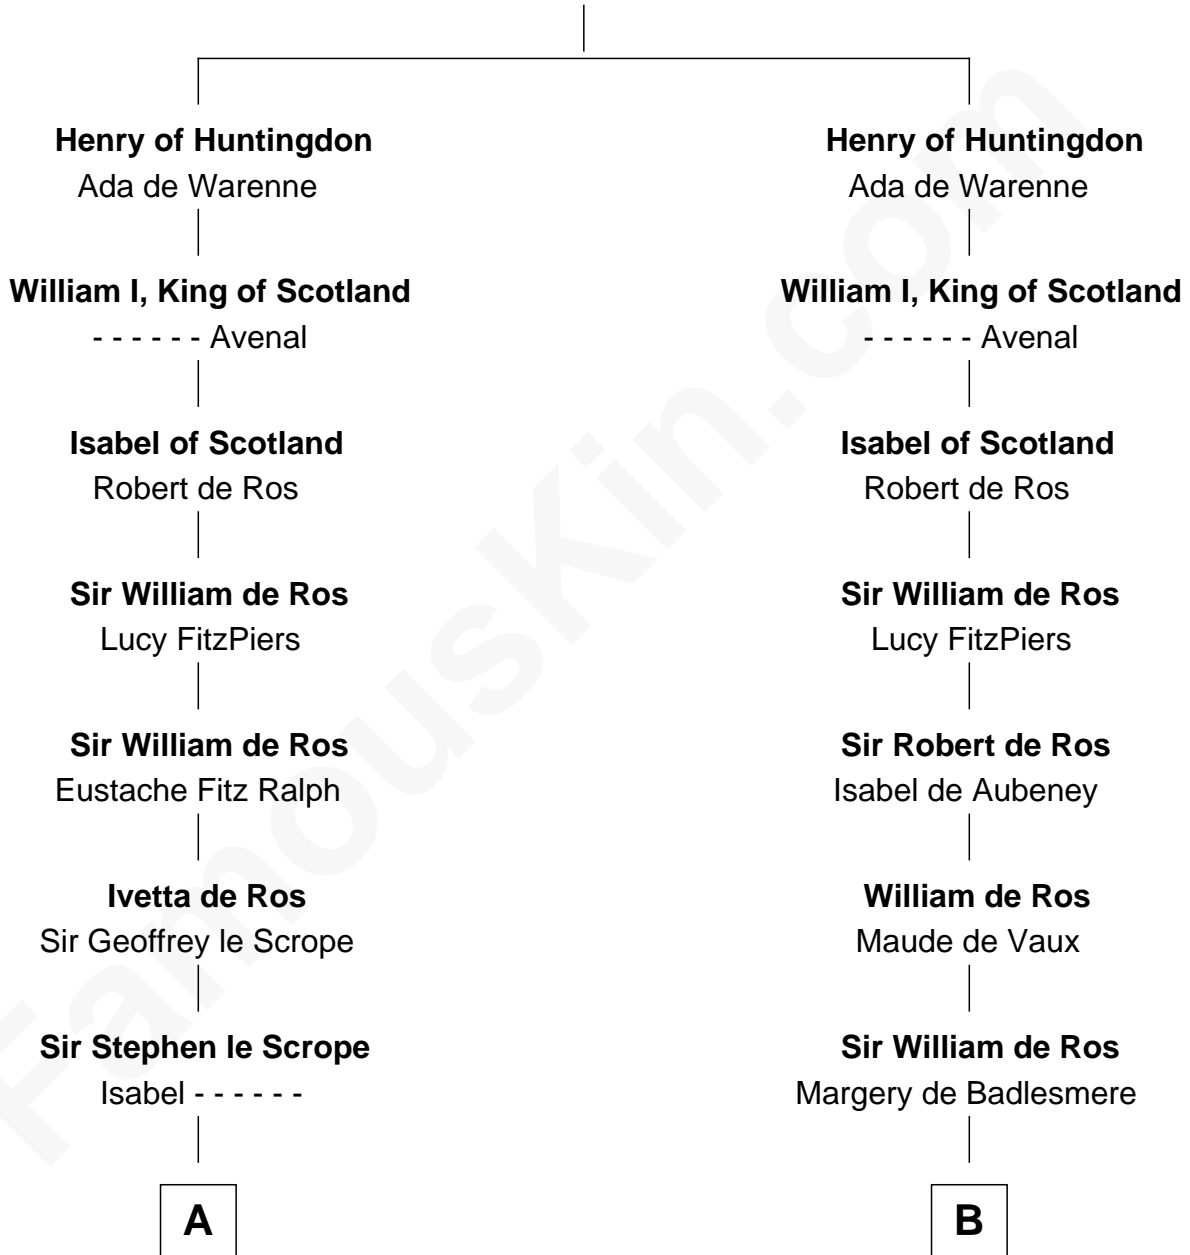

FamousKin.com

Relationship Chart of

Thomas Jefferson

3rd U.S. President and Signer of the Declaration of Independence

21st cousin of

William Floyd

Signer of the Declaration of Independence

David I, King of Scotland
Maud of Northumberland

C

Henry Isham
Katherine Banks

Mary Isham
Col. William Randolph

Isham Randolph
Jane Rogers

Jane Randolph
Peter Jefferson

Thomas Jefferson
3rd U.S. President

D

Abigail Reymes
Rev. Nathaniel Brewster

Probable

Sarah Brewster
Jonathan Smith

Jonathan Smith
Elizabeth Platt

Tabitha Smith
Nicholl Floyd

William Floyd
Signer of Declaration of Independence