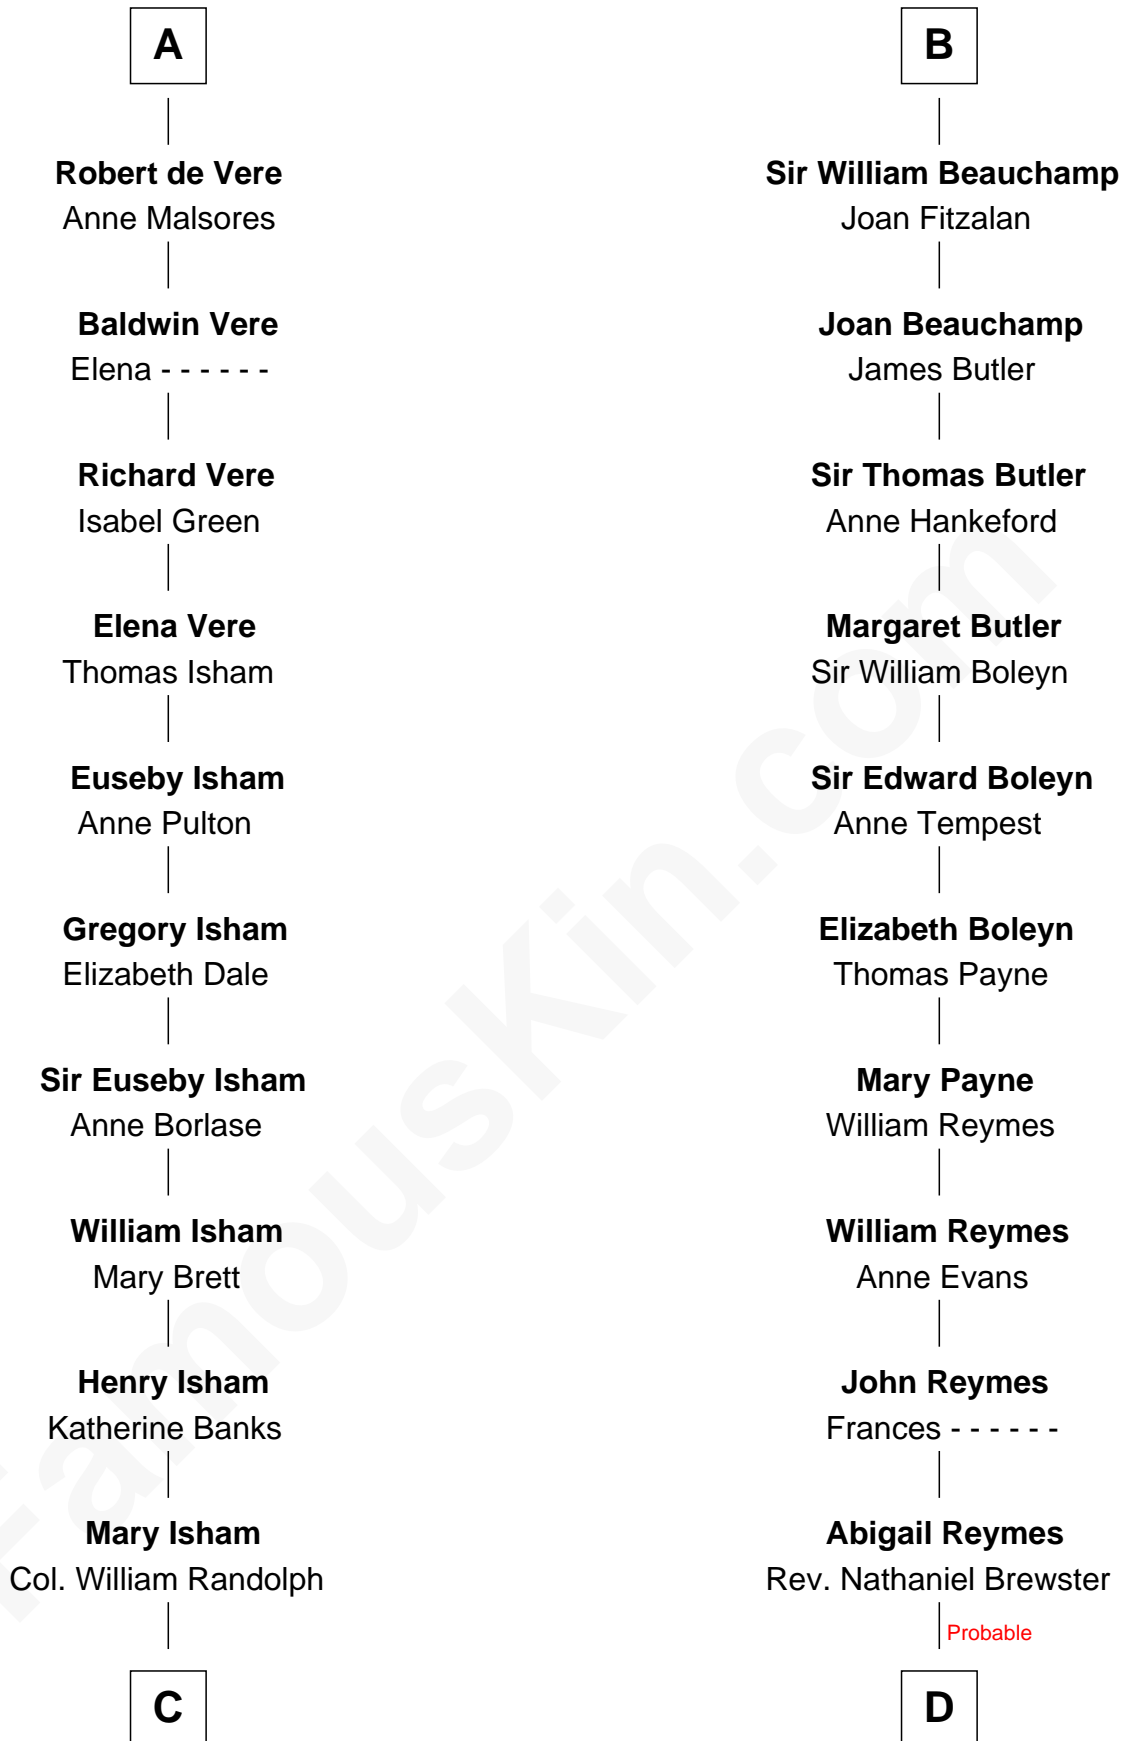

FamousKin.com

Relationship Chart of

Thomas Jefferson

3rd U.S. President and Signer of the Declaration of Independence

19th cousin 1 time removed of

William Floyd

Signer of the Declaration of Independence

C

Isham Randolph

Jane Rogers

Jane Randolph

Peter Jefferson

Thomas Jefferson

3rd U.S. President

D

Sarah Brewster