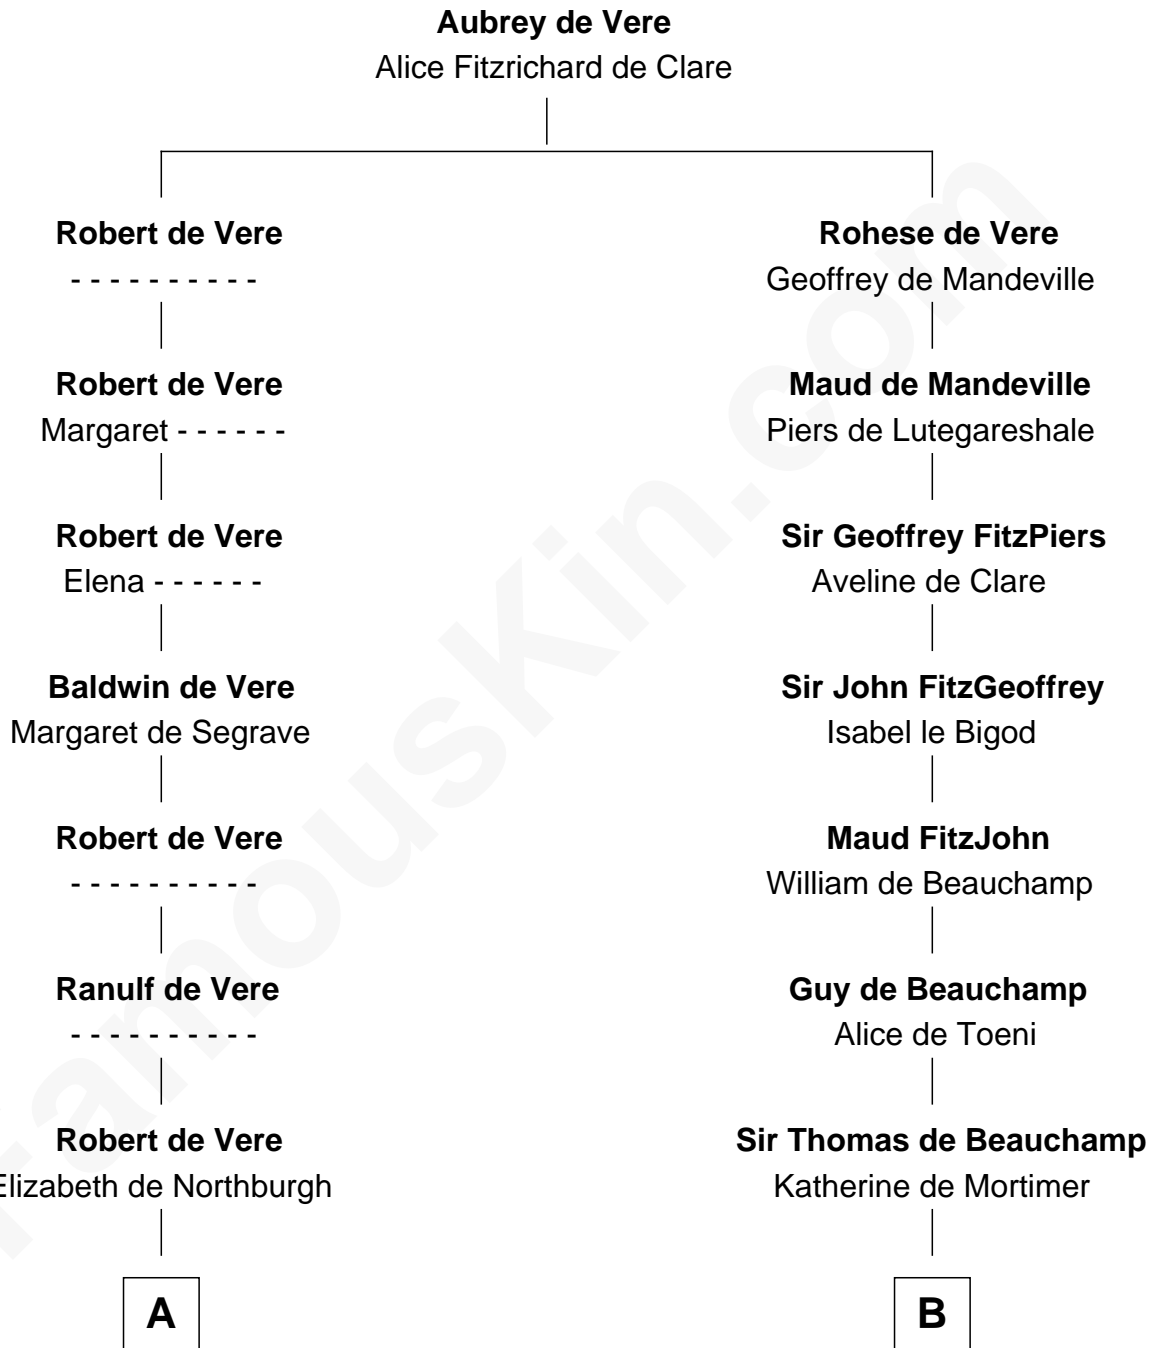

FamousKin.com

Relationship Chart of

Thomas Jefferson

3rd U.S. President and Signer of the Declaration of Independence

19th cousin 1 time removed of

William Floyd

Signer of the Declaration of Independence

C

Isham Randolph

Jane Rogers

Jane Randolph

Peter Jefferson

Thomas Jefferson

3rd U.S. President

D

Sarah Brewster